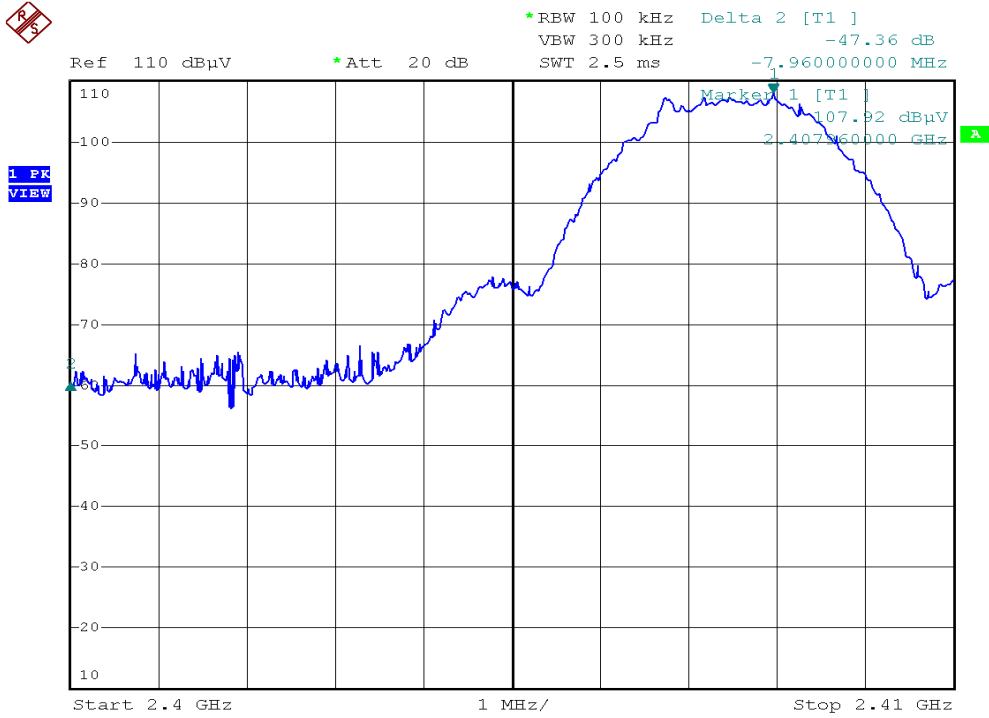

## Radiated Emission on the Bandedge Plots

### Parent unit, Lowest channel

### Parent unit, Highest channel