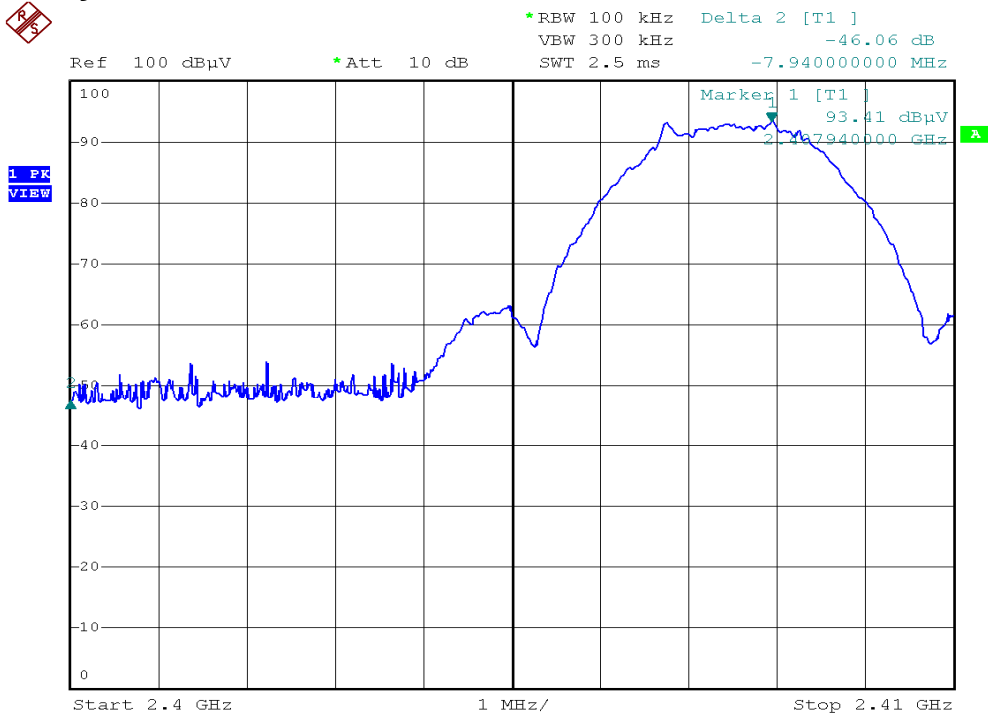

INTERTEK TESTING SERVICES

Radiated Emission on the Bandedge Plots

Baby unit, Lowest channel

Baby unit, Highest channel