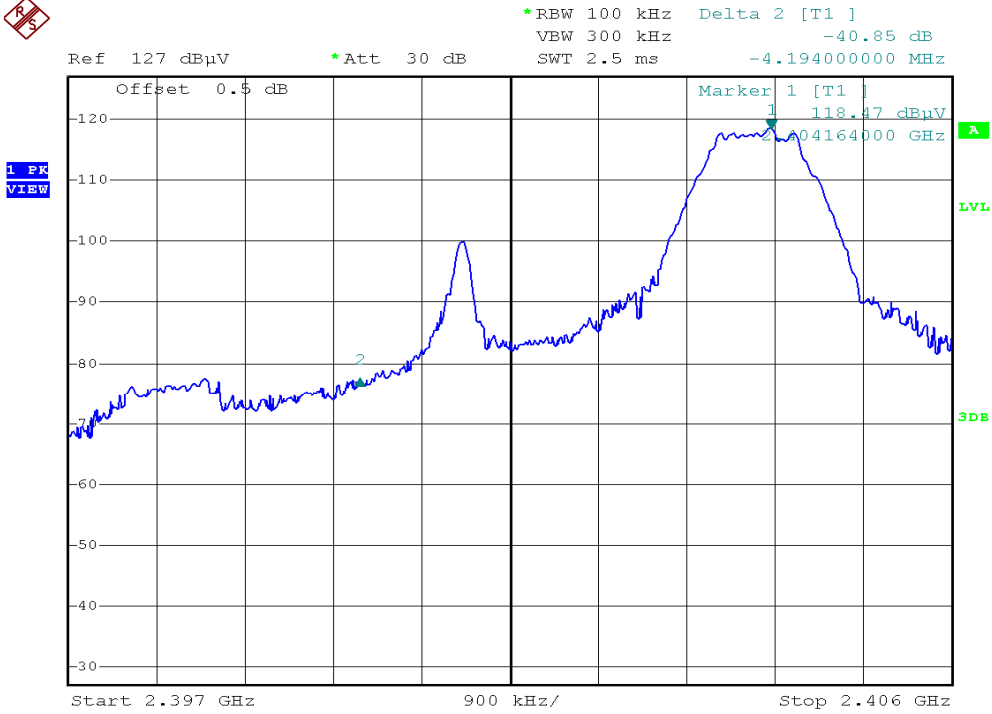

INTERTEK TESTING SERVICES

Radiated Emission on the Bandedge Plots

Parent unit, Lowest channel

Parent unit, Highest channel