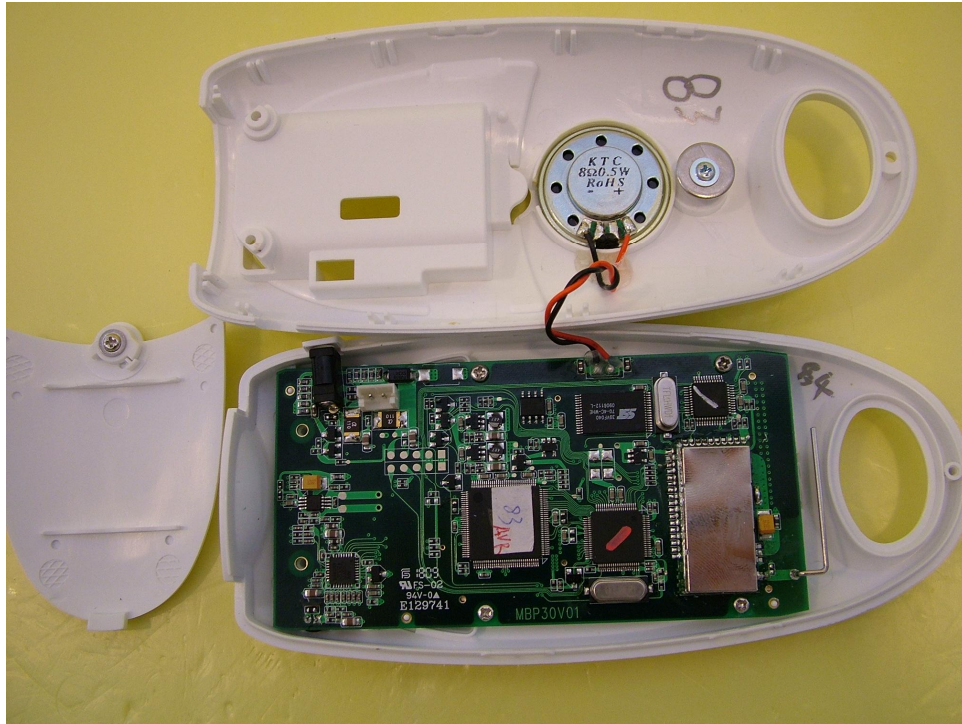

Appendix C

Date: 2009-06-30

Test report no.: 60.870.9.010.01F

Model no.: MBP30PU (Parent Unit)

Photos of EUT – Internal EUT Photos

Test report no.: 60.870.9.010.01F
Model no.: MBP30PU (Parent Unit)

Test report no.: 60.870.9.010.01F
Model no.: MBP30PU (Parent Unit)

Test report no.: 60.870.9.010.01F
Model no.: MBP30PU (Parent Unit)

Test report no.: 60.870.9.010.01F
Model no.: MBP30PU (Parent Unit)