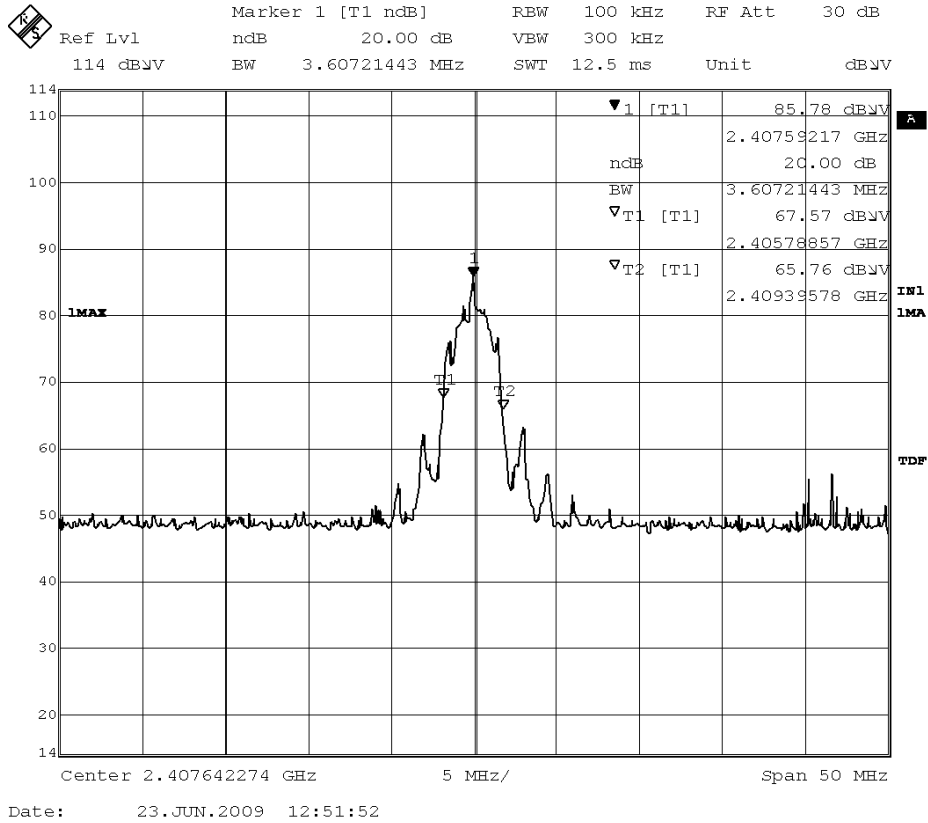

**Result data graph shows 20 dB bandwidth, CF = 2.4075GHz, BW = 3.6072MHz**

**Result data graph shows 20 dB bandwidth, CF = 2.4436GHz, BW = 3.9078MHz**

**Result data graph shows 20 dB bandwidth, CF = 2.4752GHz, BW = 4.0080MHz**