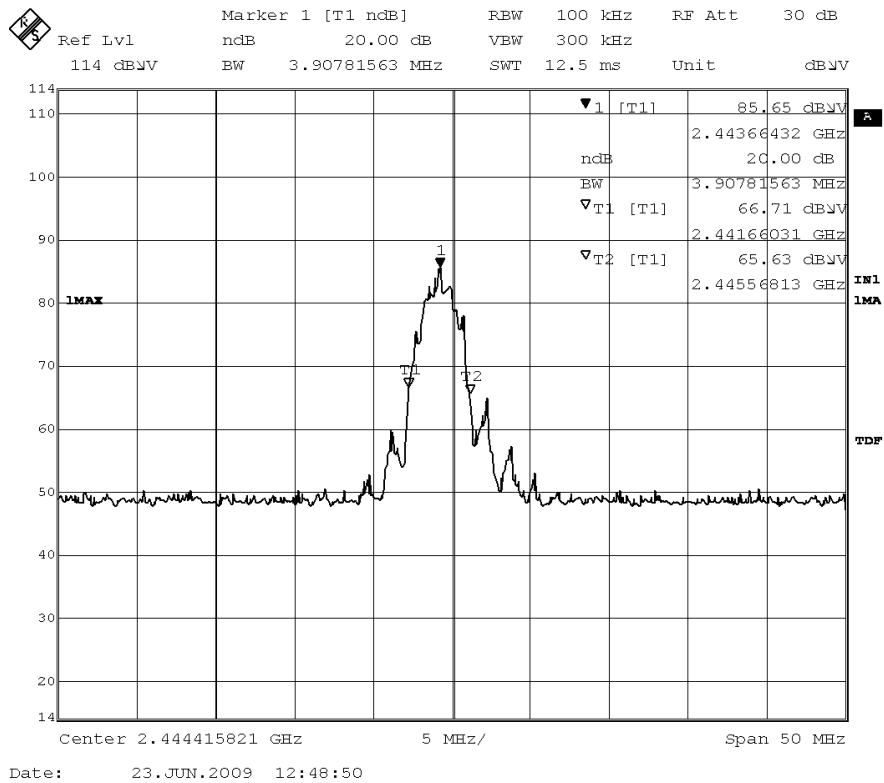

**Result data graph shows 20 dB bandwidth, CF = 2.4075GHz, BW = 3.6072MHz**

**Result data graph shows 20 dB bandwidth, CF = 2.4436GHz, BW = 3.9078MHz**

**Result data graph shows 20 dB bandwidth, CF = 2.4752GHz, BW = 4.0080MHz**