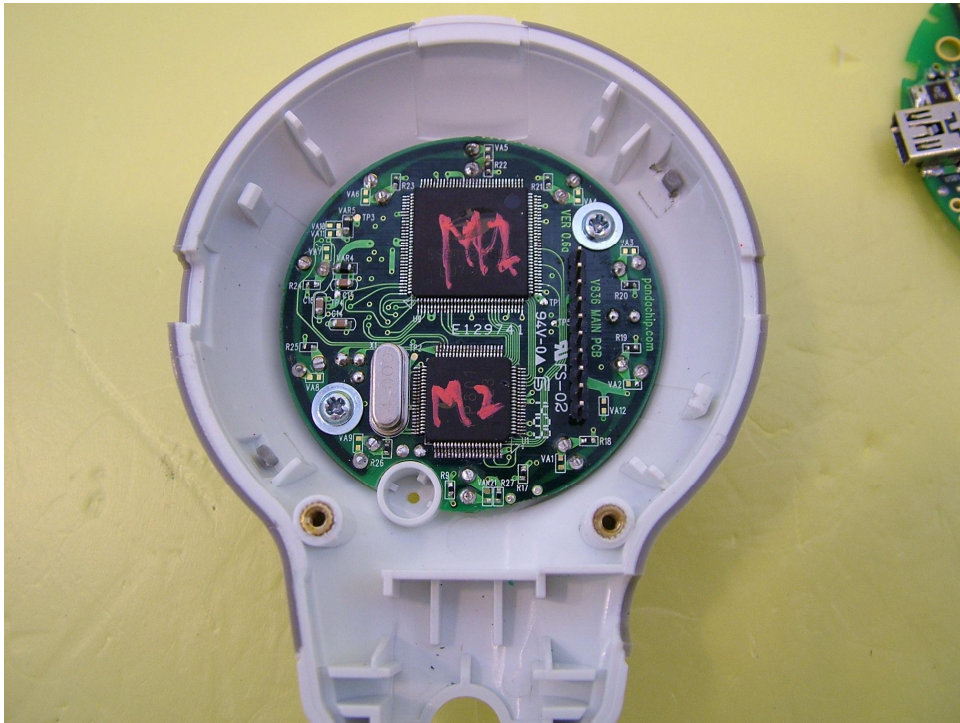

# Appendix C

Date: 2009-06-30

Test report no.: 60.870.9.009.01F

Model no.: MBP30BU (Baby Unit)

## Photos of EUT – Internal EUT Photos

Test report no.: 60.870.9.009.01F  
Model no.: MBP30BU (Baby Unit)

Test report no.: 60.870.9.009.01F  
Model no.: MBP30BU (Baby Unit)

Test report no.: 60.870.9.009.01F  
Model no.: MBP30BU (Baby Unit)

Test report no.: 60.870.9.009.01F  
Model no.: MBP30BU (Baby Unit)

Test report no.: 60.870.9.009.01F  
Model no.: MBP30BU (Baby Unit)

Test report no.: 60.870.9.009.01F  
Model no.: MBP30BU (Baby Unit)

Test report no.: 60.870.9.009.01F  
Model no.: MBP30BU (Baby Unit)