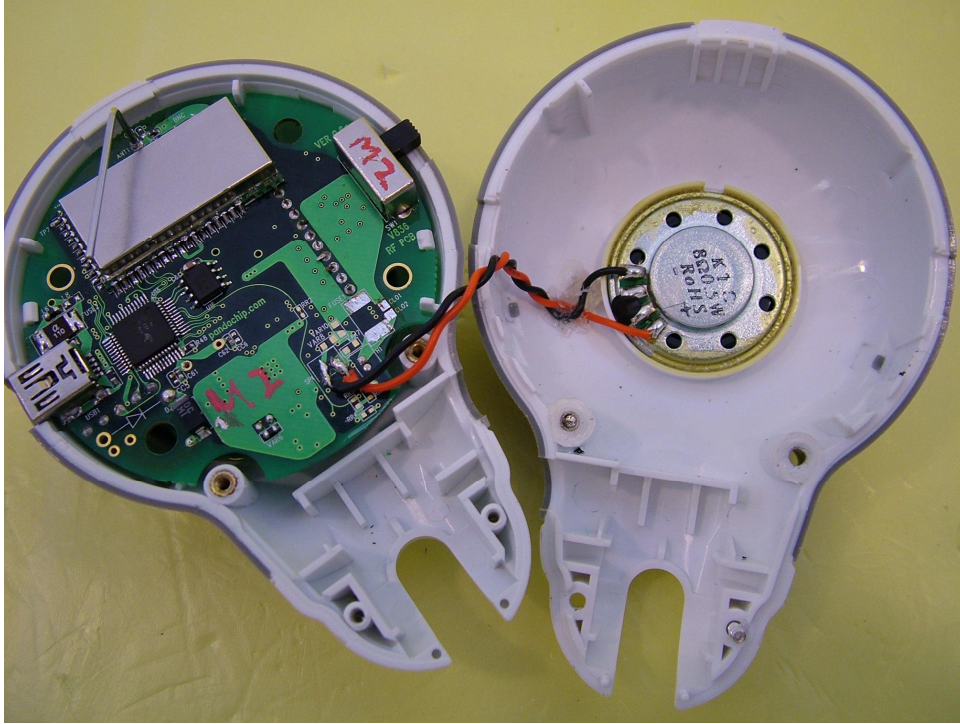

# Appendix C

Date: 2009-06-30

Test report no.: 60.870.9.009.01F

Model no.: MBP30BU (Baby Unit)

## Photos of EUT – Internal EUT Photos

Test report no.: 60.870.9.009.01F  
Model no.: MBP30BU (Baby Unit)

Test report no.: 60.870.9.009.01F  
Model no.: MBP30BU (Baby Unit)

Test report no.: 60.870.9.009.01F  
Model no.: MBP30BU (Baby Unit)

Test report no.: 60.870.9.009.01F  
Model no.: MBP30BU (Baby Unit)

Test report no.: 60.870.9.009.01F  
Model no.: MBP30BU (Baby Unit)

Test report no.: 60.870.9.009.01F  
Model no.: MBP30BU (Baby Unit)

Test report no.: 60.870.9.009.01F  
Model no.: MBP30BU (Baby Unit)