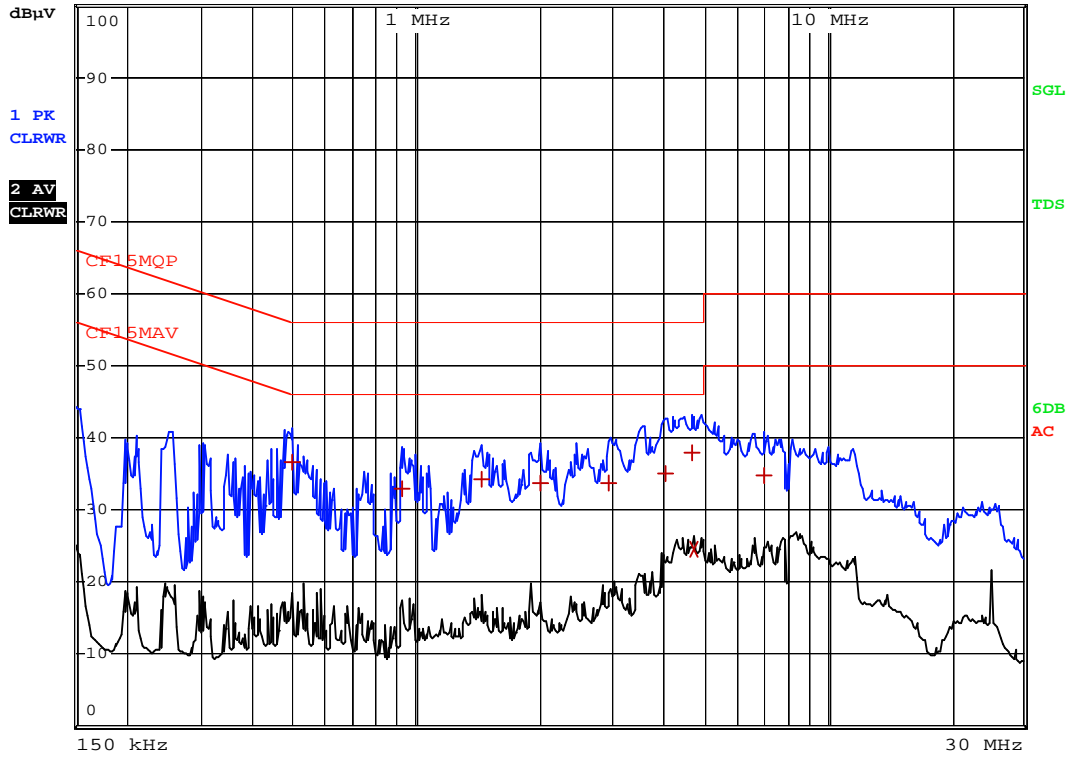

Job no.: HK09051499-1
Model no.: MBP15
Talk & Charging Mode (Parent Unit)
AC Mains

RBW 9 kHz
MT 1 s
Att 10 dB AUTO PREAMP OFF

Date: 5.JUN.2009 18:26:42

Ctrl No.: N/A

Job no.: HK09051499-1
Model no.: MBP15
Talk & Charging Mode (Parent
Unit)
AC Mains

EDIT PEAK LIST (Final Measurement Results)				
TRACE		FREQUENCY	LEVEL dB μ V	DELTA LIMIT dB
Trace1:	CF15MQP			
Trace2:	CF15MAV			
Trace3:	---			
1	Quasi Peak	496.5 kHz	36.73 N gnd	-19.32
1	Quasi Peak	919.5 kHz	32.93 L1 gnd	-23.06
1	Quasi Peak	1.446 MHz	34.26 L1 gnd	-21.73
1	Quasi Peak	2.0085 MHz	33.67 L1 gnd	-22.32
1	Quasi Peak	2.9535 MHz	33.66 N gnd	-22.33
1	Quasi Peak	4.0515 MHz	34.95 L1 gnd	-21.04
1	Quasi Peak	4.677 MHz	37.81 L1 gnd	-18.18
2	CISPR Average	4.722 MHz	24.63 N gnd	-21.36
1	Quasi Peak	7.0305 MHz	34.75 N gnd	-25.24