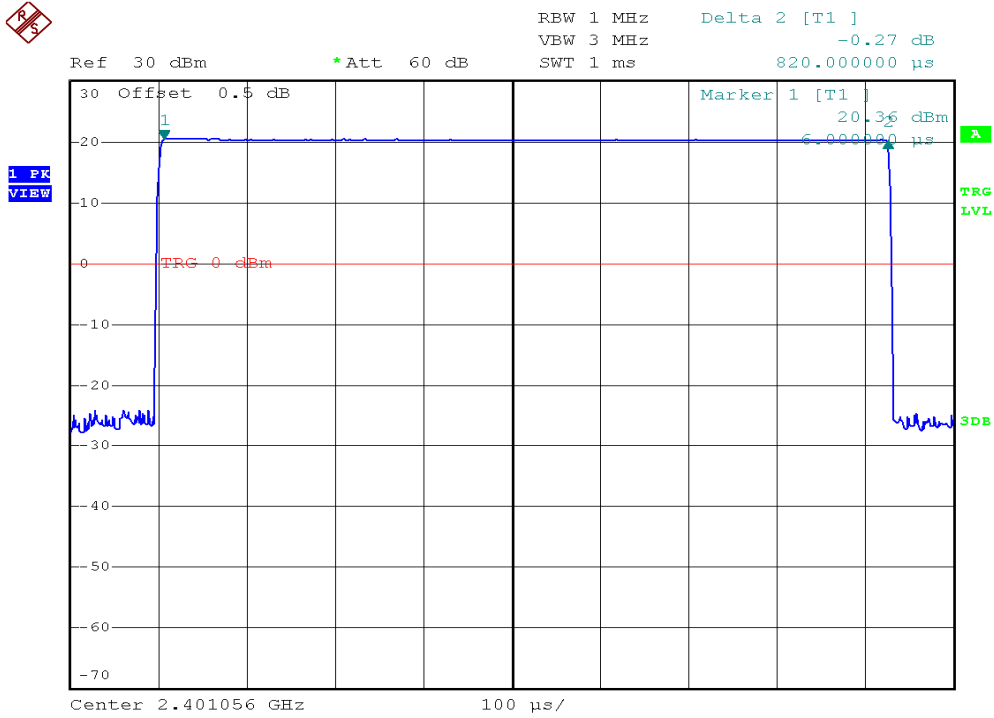

INTERTEK TESTING SERVICES

Average Channel Occupancy Time Plots

Plot P5A

Plot P5B