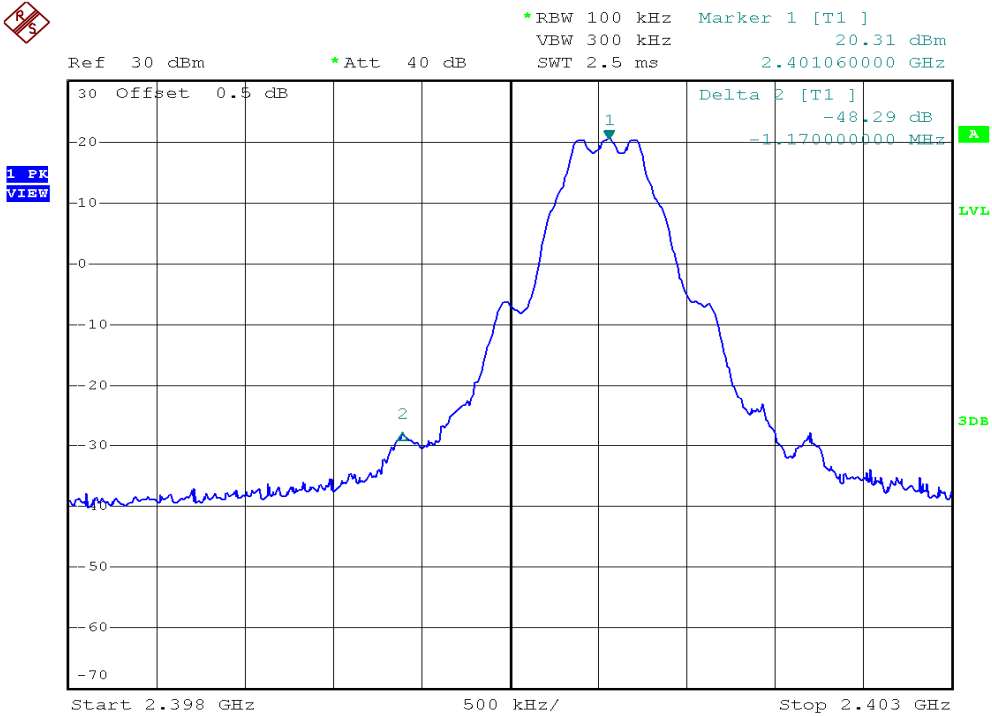

INTERTEK TESTING SERVICES

Out Band Antenna Conducted Emission Plots

Plot B6D1