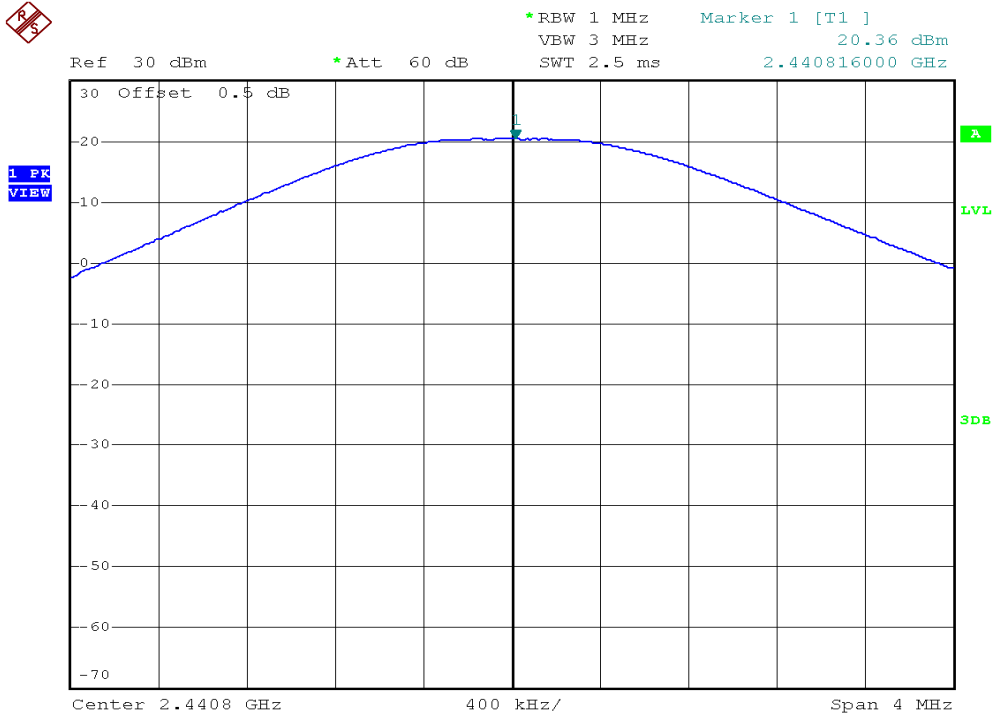

INTERTEK TESTING SERVICES

Maximum Conducted Output Power at Antenna Terminals Plots

Plot B1A

Plot B1B

INTERTEK TESTING SERVICES

Maximum Conducted Output Power at Antenna Terminals Plots

Plot B1C