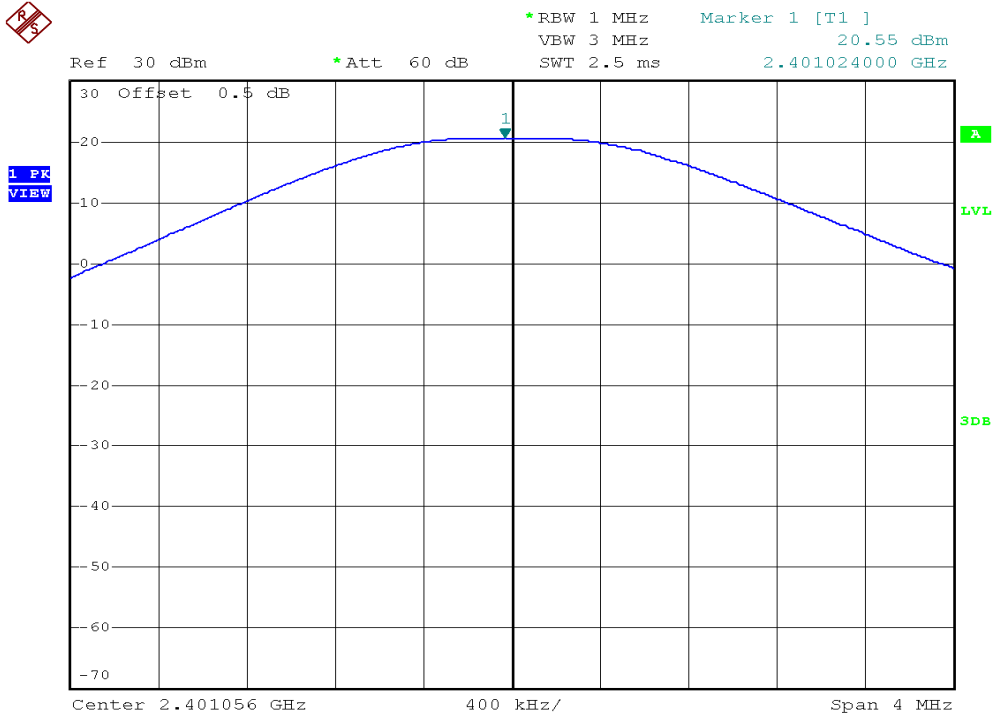

INTERTEK TESTING SERVICES

Maximum Conducted Output Power at Antenna Terminals Plots

Plot B1A

Plot B1B

INTERTEK TESTING SERVICES

Maximum Conducted Output Power at Antenna Terminals Plots

Plot B1C