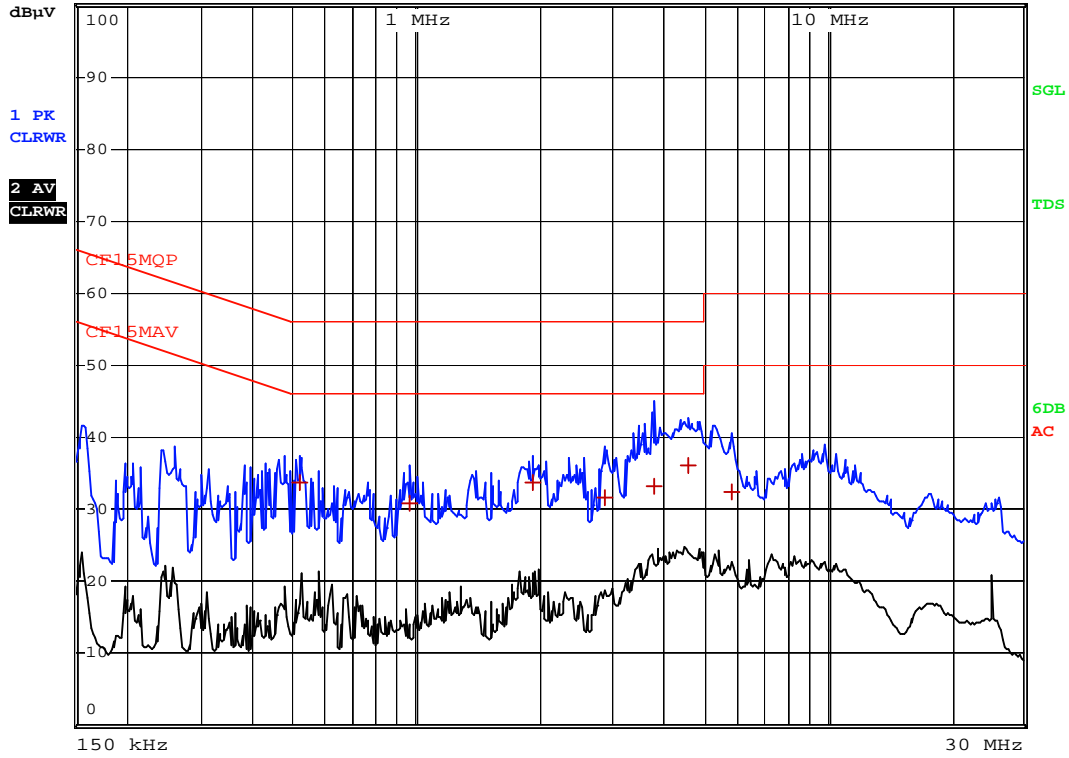

Job no.: HK09051500-1
Model no.: MBP15BU
Talk Mode (Baby Unit)
AC Mains

RBW 9 kHz
MT 1 s

Att 10 dB AUTO PREAMP OFF

Date: 5.JUN.2009 18:22:06

Ctrl No.: N/A

Job no.: HK09051500-1
Model no.: MBP15BU
Talk Mode (Baby Unit)
AC Mains

| EDIT PEAK LIST (Final Measurement Results) | | | | | |
|--|------------|------------|------------------|--------|----------------|
| Trace1: | | CF15MQP | | | |
| Trace2: | | CF15MAV | | | |
| Trace3: | | --- | | | |
| | TRACE | FREQUENCY | LEVEL dB μ V | | DELTA LIMIT dB |
| 1 | Quasi Peak | 519 kHz | 33.64 | L1 gnd | -22.35 |
| 1 | Quasi Peak | 964.5 kHz | 30.71 | L1 gnd | -25.29 |
| 1 | Quasi Peak | 1.9275 MHz | 33.85 | N gnd | -22.14 |
| 1 | Quasi Peak | 2.8905 MHz | 31.75 | N gnd | -24.24 |
| 1 | Quasi Peak | 3.7995 MHz | 33.13 | L1 gnd | -22.86 |
| 1 | Quasi Peak | 4.596 MHz | 36.15 | N gnd | -19.84 |
| 1 | Quasi Peak | 5.838 MHz | 32.34 | N gnd | -27.65 |