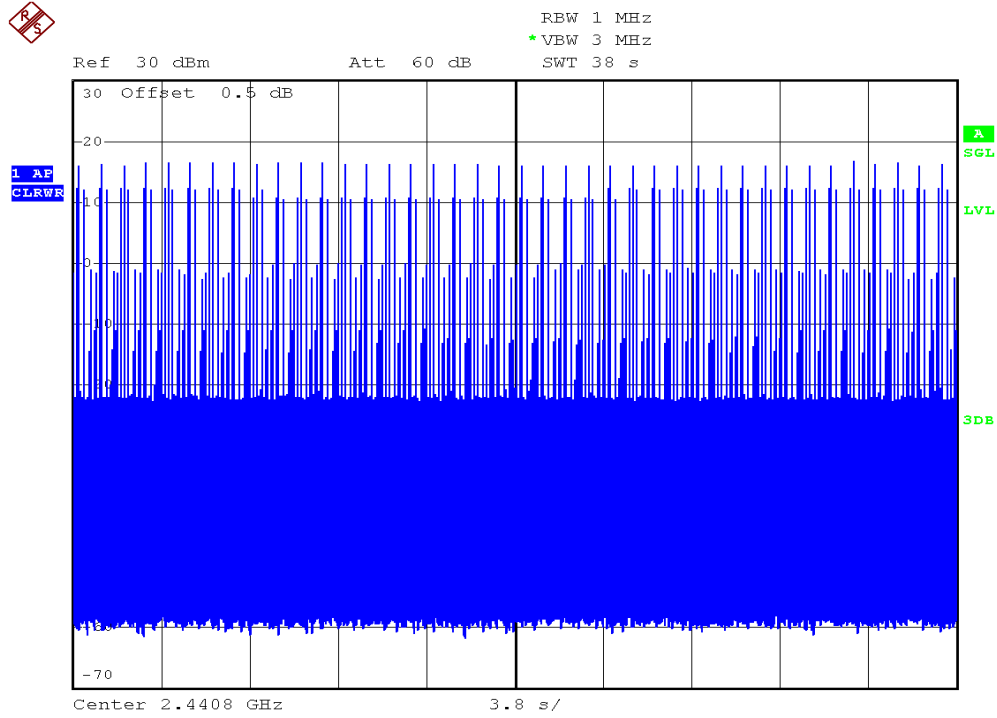

INTERTEK TESTING SERVICES

Average Channel Occupancy Time Plots

Plot B5A

Plot B5B

INTERTEK TESTING SERVICES

Average Channel Occupancy Time Plots

Plot B5C

Plot B5D