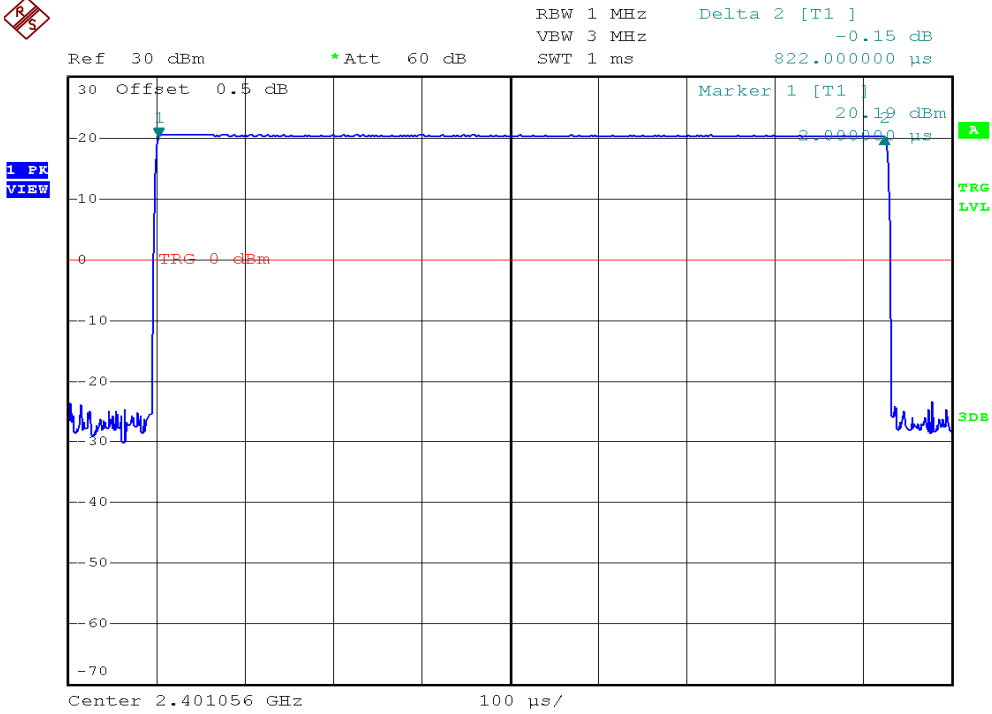

INTERTEK TESTING SERVICES

Average Channel Occupancy Time Plots

Plot B5A

Plot B5B

INTERTEK TESTING SERVICES

Average Channel Occupancy Time Plots

Plot B5C

Plot B5D