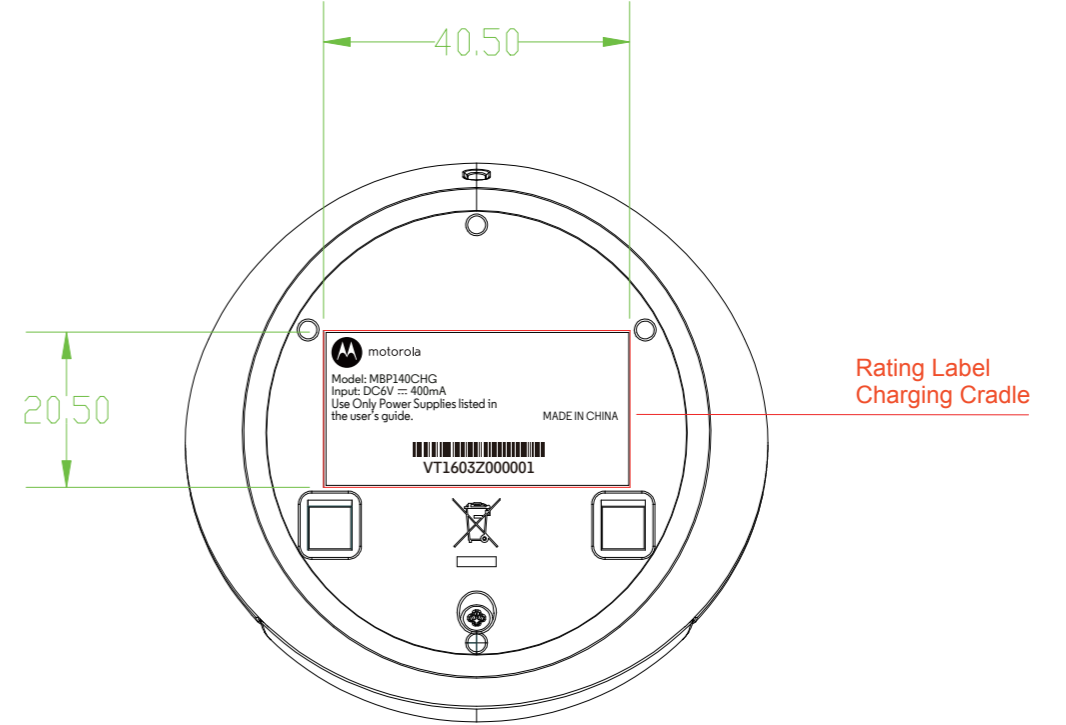

Rating Label  
Parent Unit

Rating Label (Parent Unit)  
42.0 x 18.0 mm

Rating Label  
Charging Cradle

Rating Label (Charging Cradle)  
40.0 x 20.0 mm

scale 1:1 (mm)