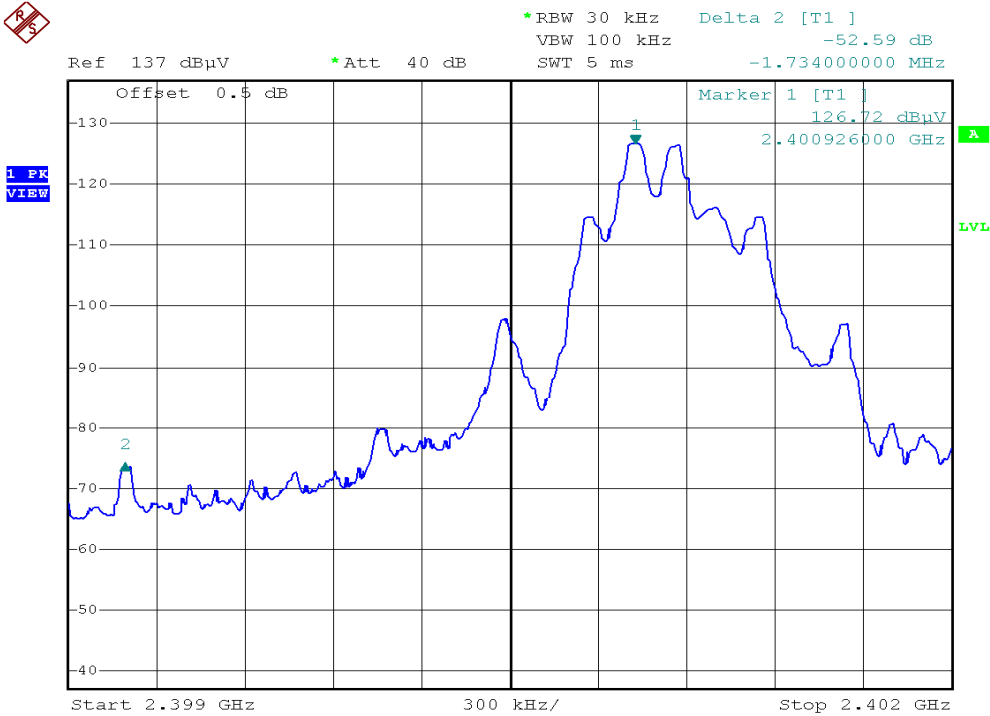

## Radiated Emission on the Bandedge Plots

### Parent unit, Lowest channel

### Parent unit, Highest channel