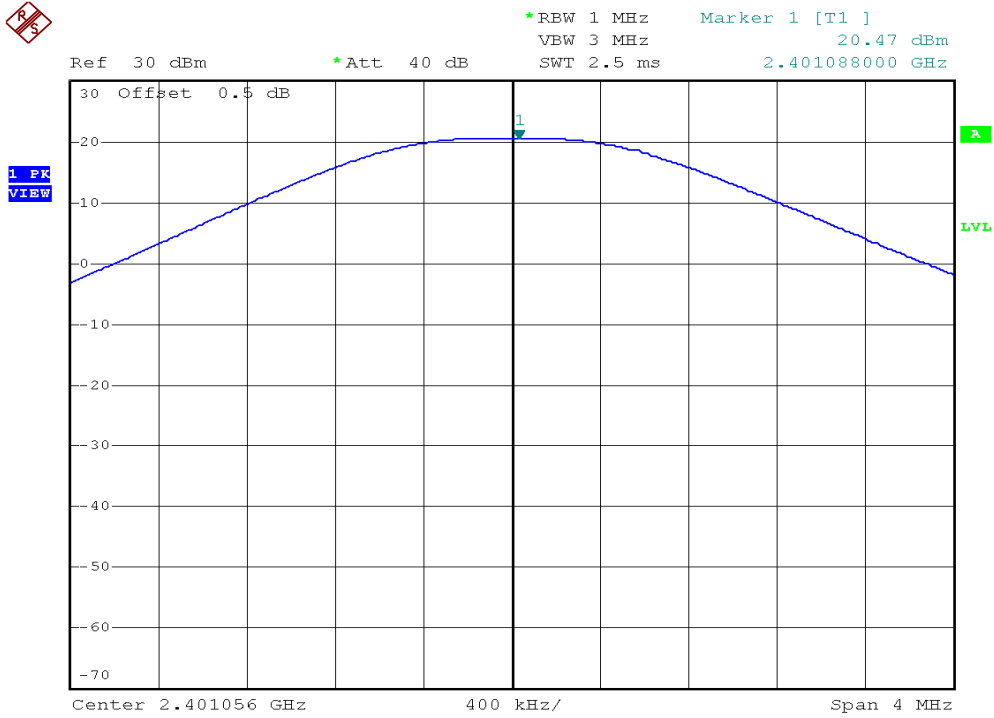

INTERTEK TESTING SERVICES

Maximum Conducted Output Power at Antenna Terminals Plots

Plot B1A

Plot B1B

INTERTEK TESTING SERVICES

Maximum Conducted Output Power at Antenna Terminals Plots

Plot B1C