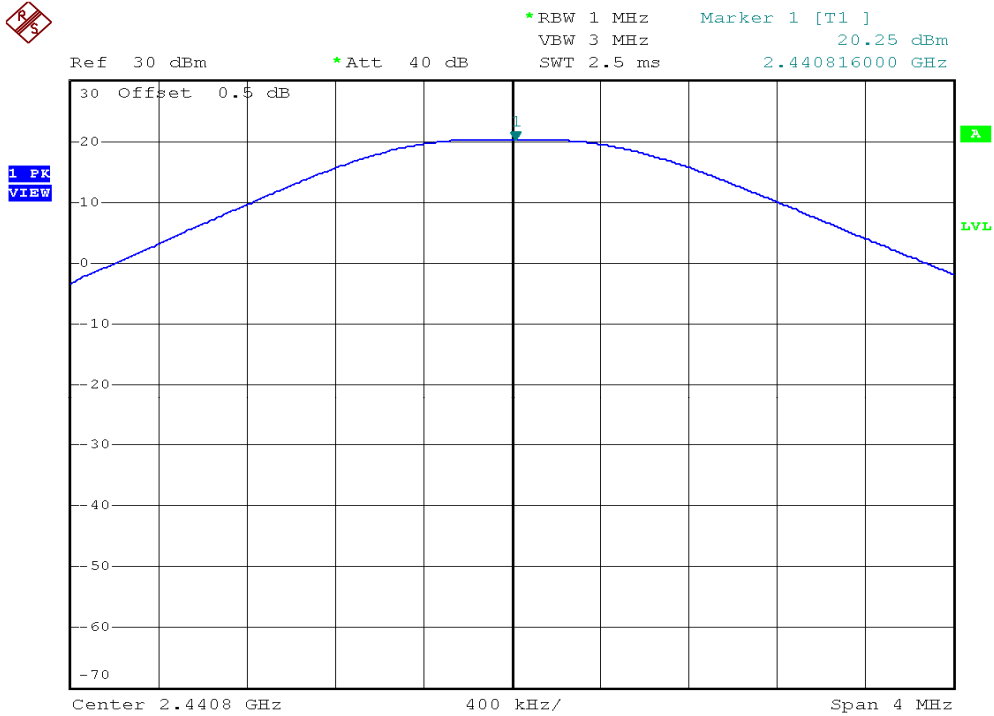

INTERTEK TESTING SERVICES

Maximum Conducted Output Power at Antenna Terminals Plots

Plot B1A

Plot B1B

INTERTEK TESTING SERVICES

Maximum Conducted Output Power at Antenna Terminals Plots

Plot B1C