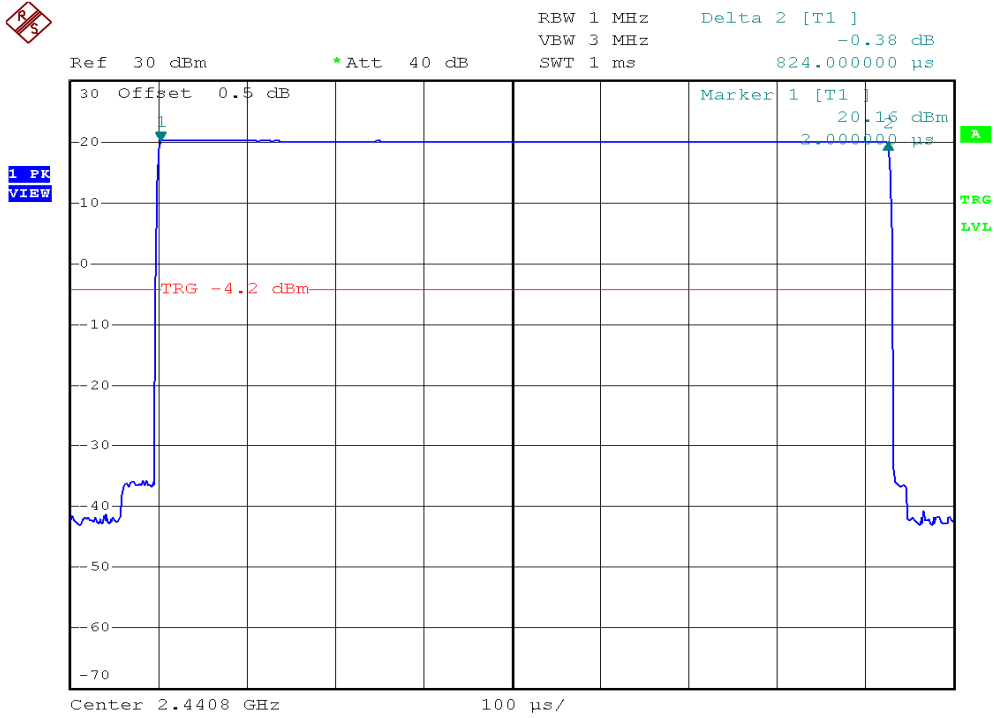

INTERTEK TESTING SERVICES

Average Channel Occupancy Time Plots

Plot B5A

Plot B5B

INTERTEK TESTING SERVICES

Average Channel Occupancy Time Plots

Plot B5C

Plot B5D