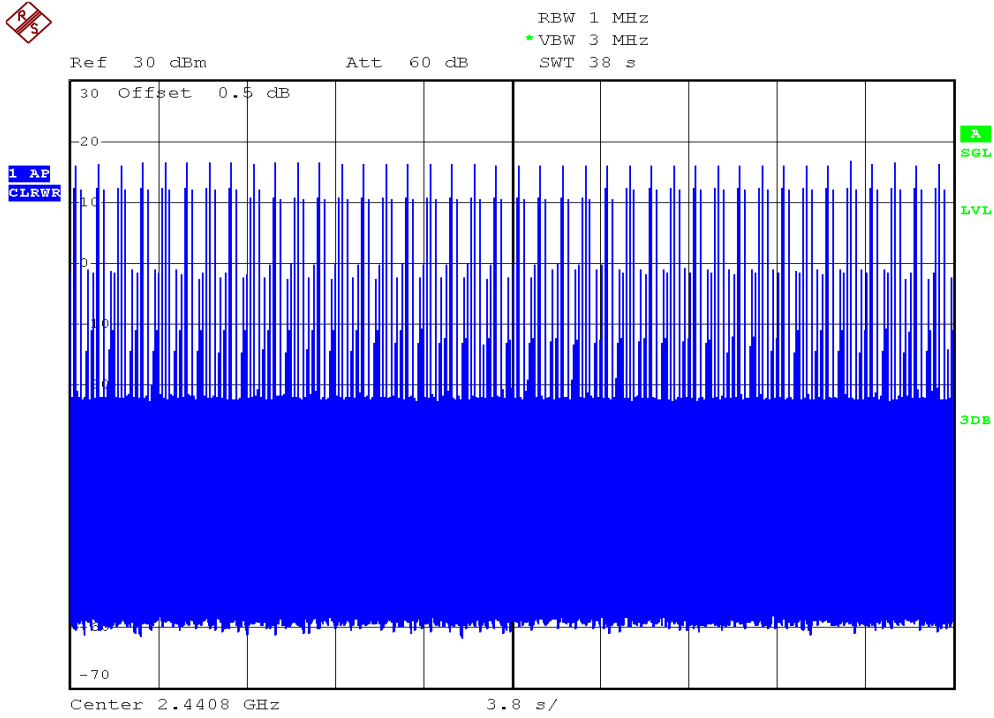

INTERTEK TESTING SERVICES

Average Channel Occupancy Time Plots

Plot B5A

Plot B5B

INTERTEK TESTING SERVICES

Average Channel Occupancy Time Plots

Plot B5C

Plot B5D