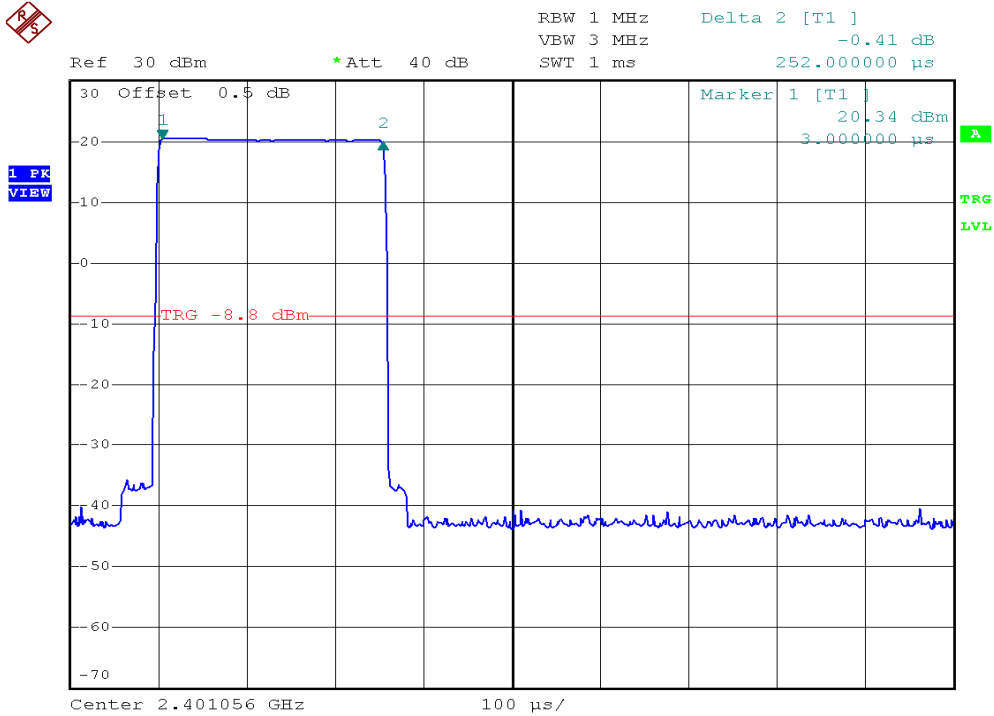

INTERTEK TESTING SERVICES

Average Channel Occupancy Time Plots

Plot B5A

Plot B5B

INTERTEK TESTING SERVICES

Average Channel Occupancy Time Plots

Plot B5C

Plot B5D