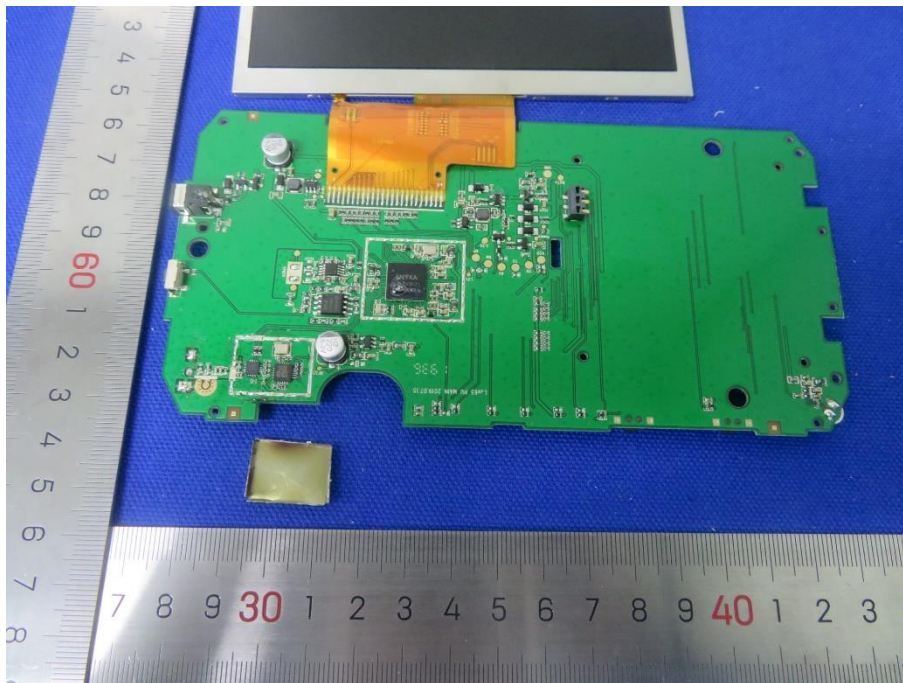

Internal Photos of EUT

Report No.: 50317544 001

Model No. : LUX64CONNECTPU

Page: 1 of 5

Internal Photos of EUT

Report No.: 50317544 001

Model No. : LUX64CONNECTPU

Page: 2 of 5

Internal Photos of EUT

Report No.: 50317544 001

Model No. : LUX64CONNECTPU

Page: 3 of 5

Internal Photos of EUT

Report No.: 50317544 001

Model No. : LUX64CONNECTPU

Page: 4 of 5

Internal Photos of EUT

Report No.: 50317544 001

Model No. : LUX64CONNECTPU

Page: 5 of 5

--THE END--