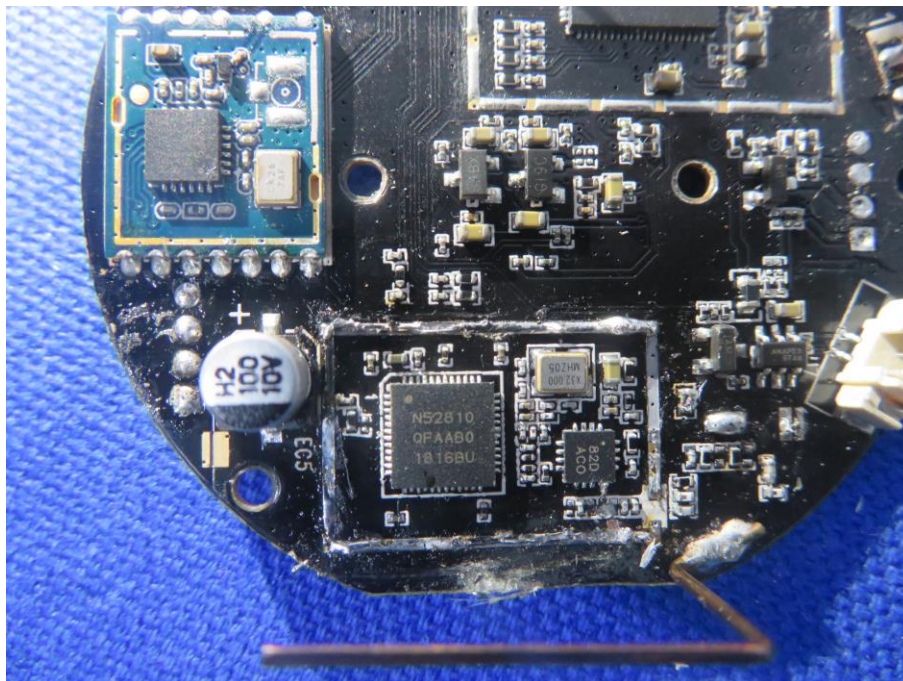

Internal Photos of EUT

Report No.: 50317543 001

Model No. : LUX65CONNECTBU

Page: 3 of 6

Internal Photos of EUT

Report No.: 50317543 001

Model No. : LUX65CONNECTBU

Page: 4 of 6

Internal Photos of EUT

Report No.: 50317543 001

Model No. : LUX65CONNECTBU

Page: 5 of 6

Internal Photos of EUT

Report No.: 50317543 001

Model No. : LUX65CONNECTBU

Page: 6 of 6