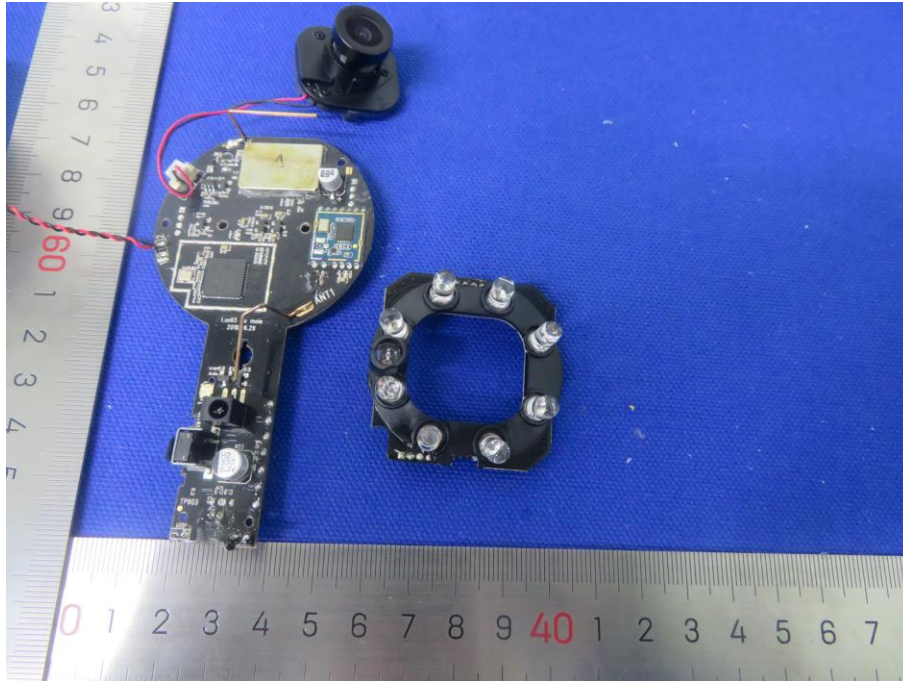

Internal Photos of EUT

Report No.: 50317543 001

Model No. : LUX65CONNECTBU

Page: 1 of 6

Internal Photos of EUT

Report No.: 50317543 001

Model No. : LUX65CONNECTBU

Page: 2 of 6

Internal Photos of EUT

Report No.: 50317543 001

Model No. : LUX65CONNECTBU

Page: 3 of 6

Internal Photos of EUT

Report No.: 50317543 001

Model No. : LUX65CONNECTBU

Page: 4 of 6

Internal Photos of EUT

Report No.: 50317543 001

Model No. : LUX65CONNECTBU

Page: 5 of 6

Internal Photos of EUT

Report No.: 50317543 001

Model No. : LUX65CONNECTBU

Page: 6 of 6