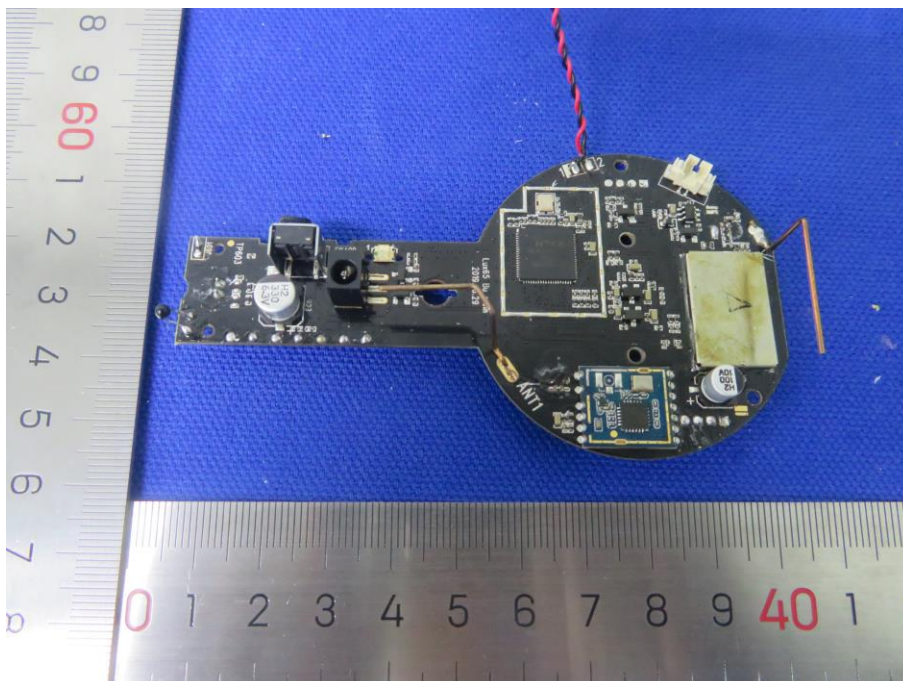

Internal Photos of EUT

Report No.: 50317543 001

Model No. : LUX65CONNECTBU

Page: 1 of 6

Internal Photos of EUT

Report No.: 50317543 001

Model No. : LUX65CONNECTBU

Page: 2 of 6

Internal Photos of EUT

Report No.: 50317543 001

Model No. : LUX65CONNECTBU

Page: 3 of 6

Internal Photos of EUT

Report No.: 50317543 001

Model No. : LUX65CONNECTBU

Page: 4 of 6

Internal Photos of EUT

Report No.: 50317543 001

Model No. : LUX65CONNECTBU

Page: 5 of 6

Internal Photos of EUT

Report No.: 50317543 001

Model No. : LUX65CONNECTBU

Page: 6 of 6