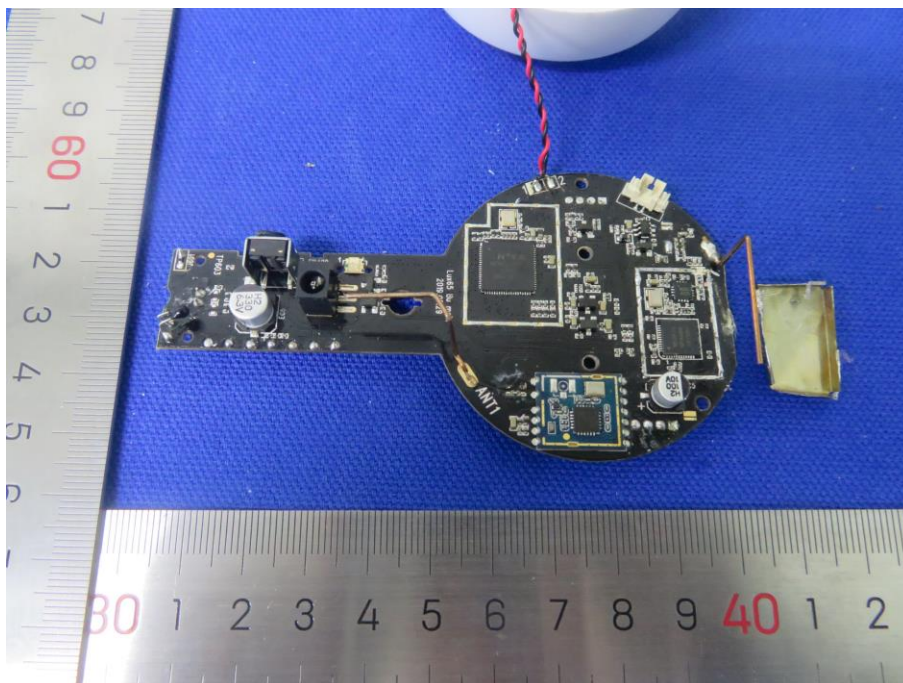

Internal Photos of EUT

Report No.: 50317543 001

Model No. : LUX65CONNECTBU

Page: 1 of 6

Internal Photos of EUT

Report No.: 50317543 001

Model No. : LUX65CONNECTBU

Page: 2 of 6

Internal Photos of EUT

Report No.: 50317543 001

Model No. : LUX65CONNECTBU

Page: 3 of 6

Internal Photos of EUT

Report No.: 50317543 001

Model No. : LUX65CONNECTBU

Page: 4 of 6

Internal Photos of EUT

Report No.: 50317543 001

Model No. : LUX65CONNECTBU

Page: 5 of 6

Internal Photos of EUT

Report No.: 50317543 001

Model No. : LUX65CONNECTBU

Page: 6 of 6