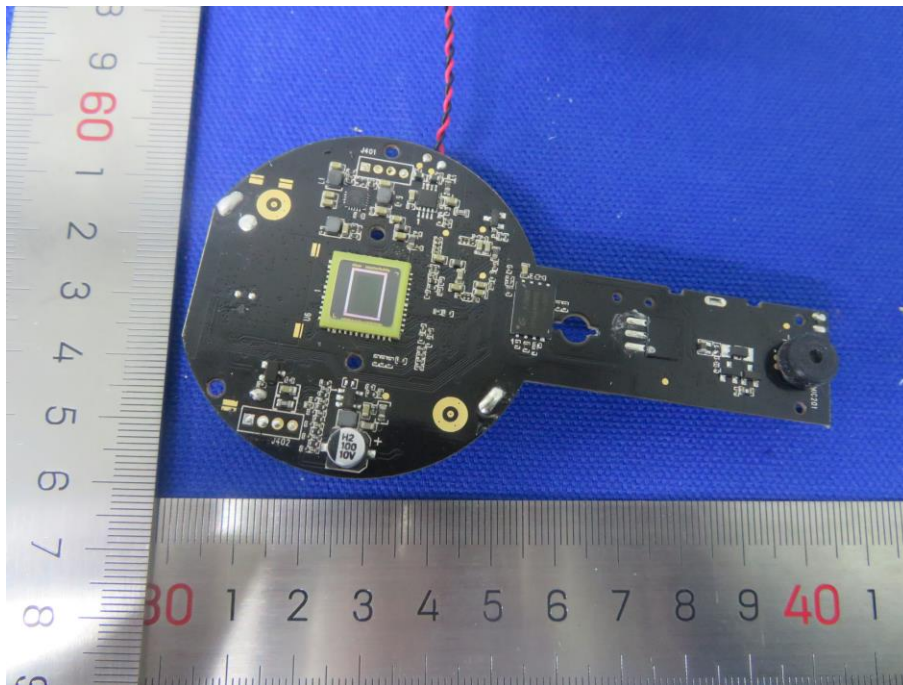

Internal Photos of EUT

Report No.: 50317543 001

Model No. : LUX65CONNECTBU

Page: 1 of 6

Internal Photos of EUT

Report No.: 50317543 001

Model No. : LUX65CONNECTBU

Page: 2 of 6

Internal Photos of EUT

Report No.: 50317543 001

Model No. : LUX65CONNECTBU

Page: 3 of 6

Internal Photos of EUT

Report No.: 50317543 001

Model No. : LUX65CONNECTBU

Page: 4 of 6

Internal Photos of EUT

Report No.: 50317543 001

Model No. : LUX65CONNECTBU

Page: 5 of 6

Internal Photos of EUT

Report No.: 50317543 001

Model No. : LUX65CONNECTBU

Page: 6 of 6