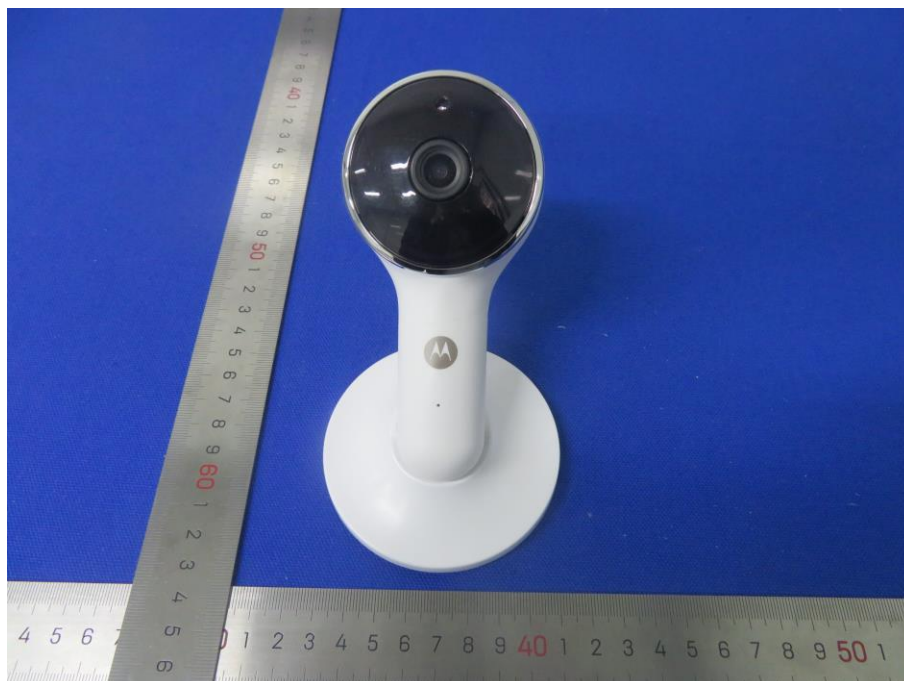

# External Photos of EUT

Report No.: 50317543 001

Model No. : LUX65CONNECTBU

Page: 1 of 6

# External Photos of EUT

Report No.: 50317543 001

Model No. : LUX65CONNECTBU

Page: 2 of 6