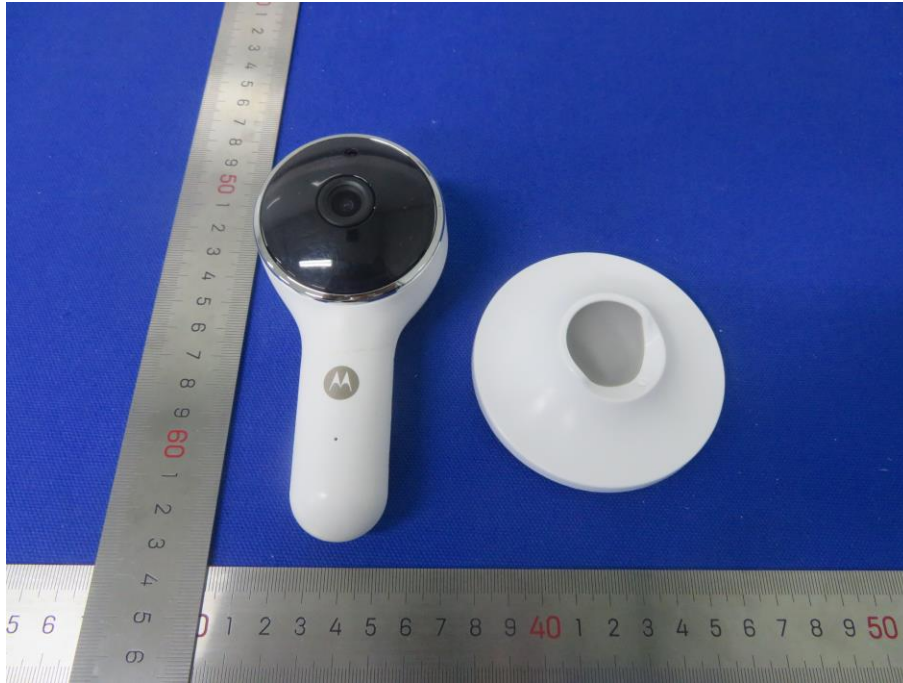

# External Photos of EUT

Report No.: 50317543 001

Model No. : LUX65CONNECTBU

Page: 1 of 6

# External Photos of EUT

Report No.: 50317543 001

Model No. : LUX65CONNECTBU

Page: 2 of 6