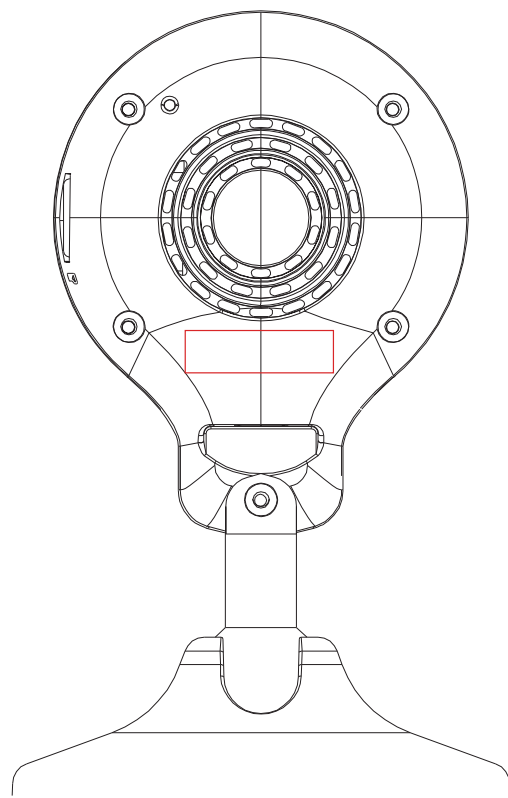

25X5mm

Serial Number

- Stick on Unit bottom, Gift box and Carton
- Model number: 10881 = FOCUS VENUS
 - Produce date: 9=Year (2019), F=Month
 - Serial no. start from '000001' (6 digits)
 - Code Format: code 128

UID CODE

26X6mm