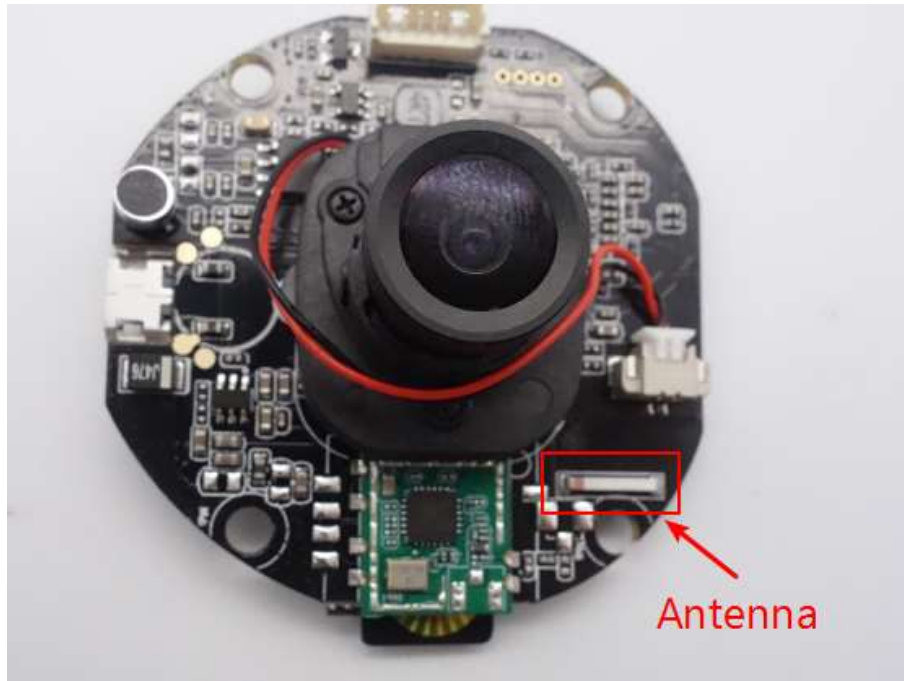

Internal Photos of EUT

Report No.: STS1904216W01

Model No. : FOCUS71

Page: 3 of 6

Internal Photos of EUT

Report No.: STS1904216W01

Model No. : FOCUS71

Page: 4 of 6

Internal Photos of EUT

Report No.: STS1904216W01

Model No. : FOCUS71

Page: 5 of 6

Internal Photos of EUT

Report No.: STS1904216W01

Model No. : FOCUS71

Page: 6 of 6