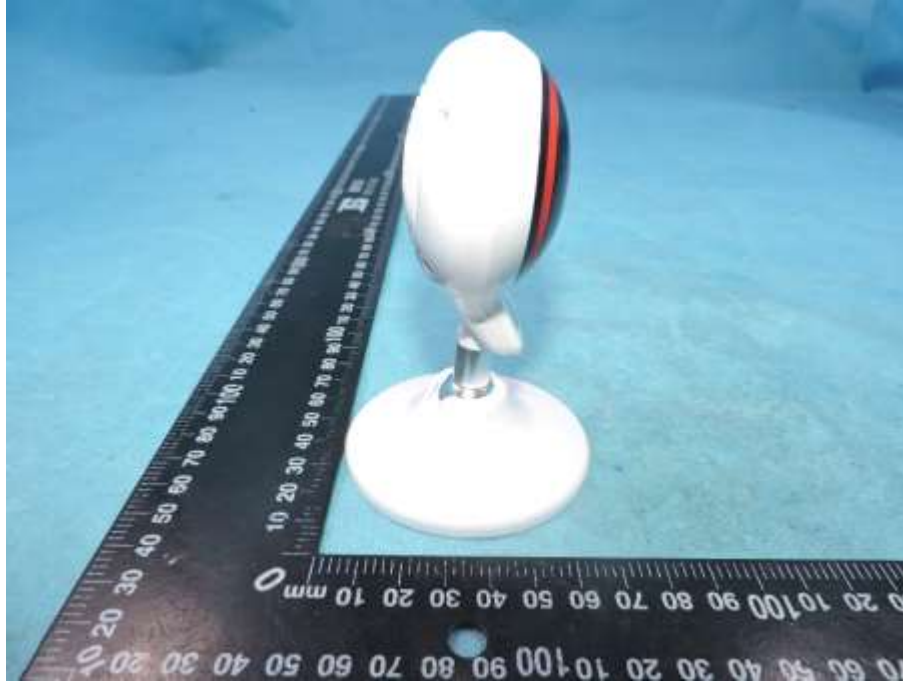

External Photos of EUT

Report No.: STS1904216W01

Model No. : FOCUS71

Page: 3 of 4