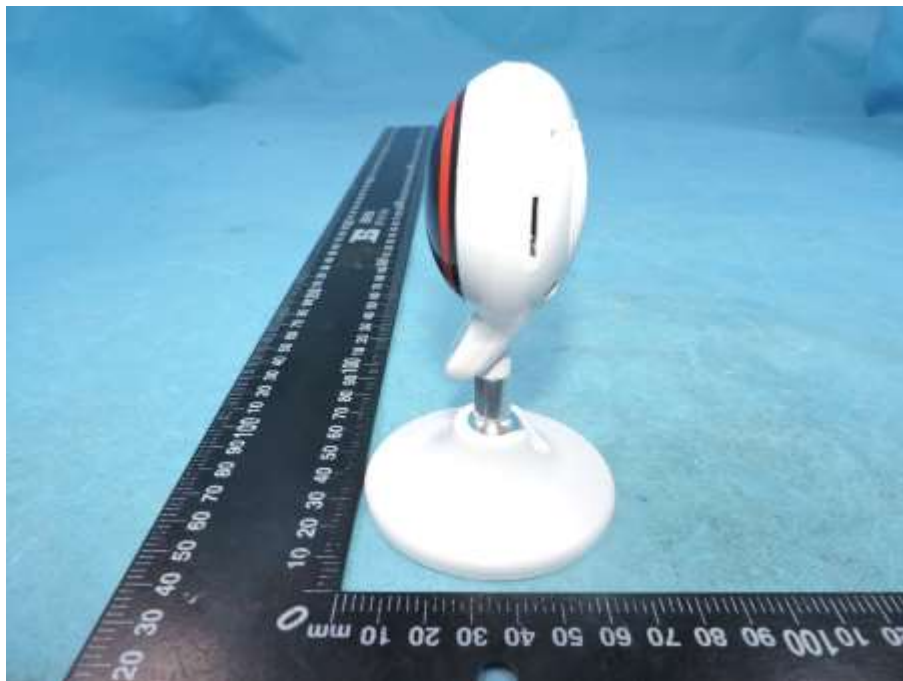

# External Photos of EUT

Report No.: STS1904216W01

Model No. : FOCUS71

Page: 1 of 4

# External Photos of EUT

Report No.: STS1904216W01

Model No. : FOCUS71

Page: 2 of 4

# External Photos of EUT

Report No.: STS1904216W01

Model No. : FOCUS71

Page: 3 of 4

# External Photos of EUT

Report No.: STS1904216W01

Model No. : FOCUS71

Page: 4 of 4

--THE END--