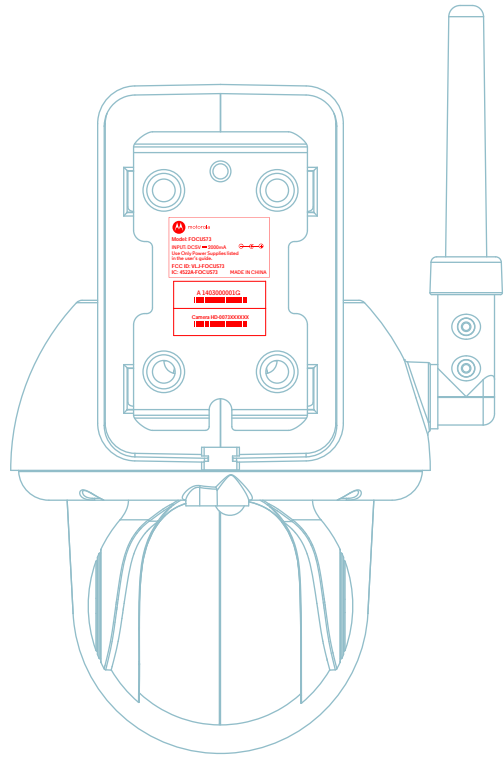

Front
Pantone Cool gray 1 C

Rear

Label Position on the unit