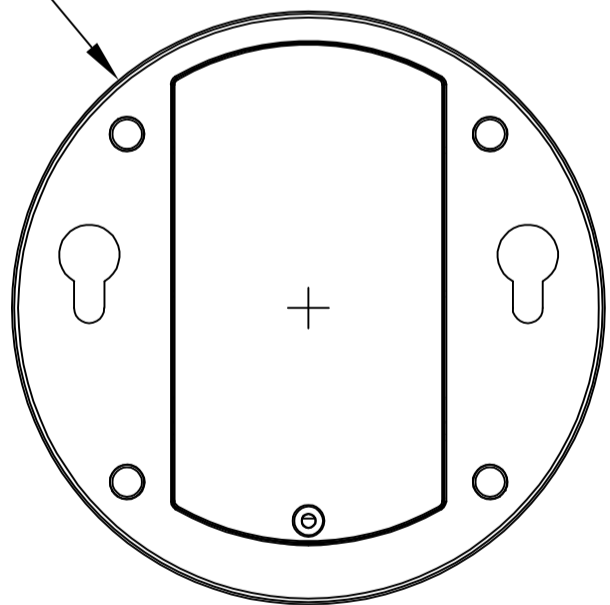

Rating Label
 Size: 35.5X27mm
 White background black letters

Ø 8.4

SN Label
 Size: 30X8mm

UDID Label
 Size: 30X8mm

Ø 78.4

SN Label
Size:30X8mm

Rating Label
Size:35.5X22mm

White background black letters

Ø 8.4

UDID Label
Size:30X8mm