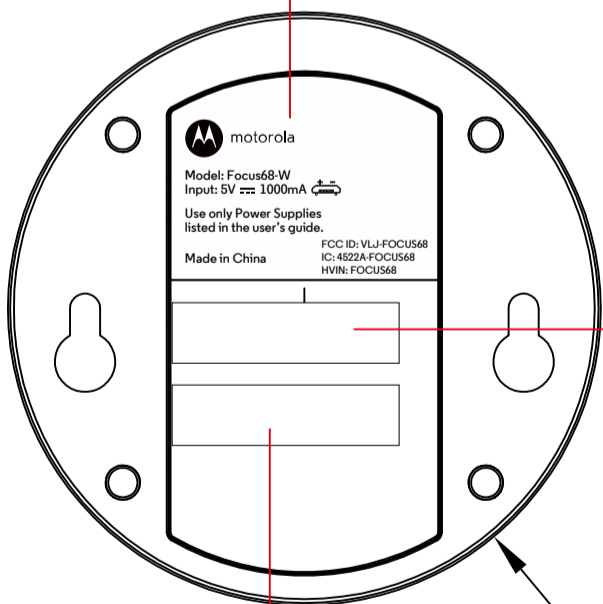

Rating Label
 Size: 35.5X27mm
 White background black letters

Ø 8.4

SN Label
 Size: 30X8mm

UDID Label
 Size: 30X8mm

Ø 78.4

SN Label
Size:30X8mm

Rating Label
Size:35.5X22mm

White background black letters

Ø 8.4

UDID Label
Size:30X8mm