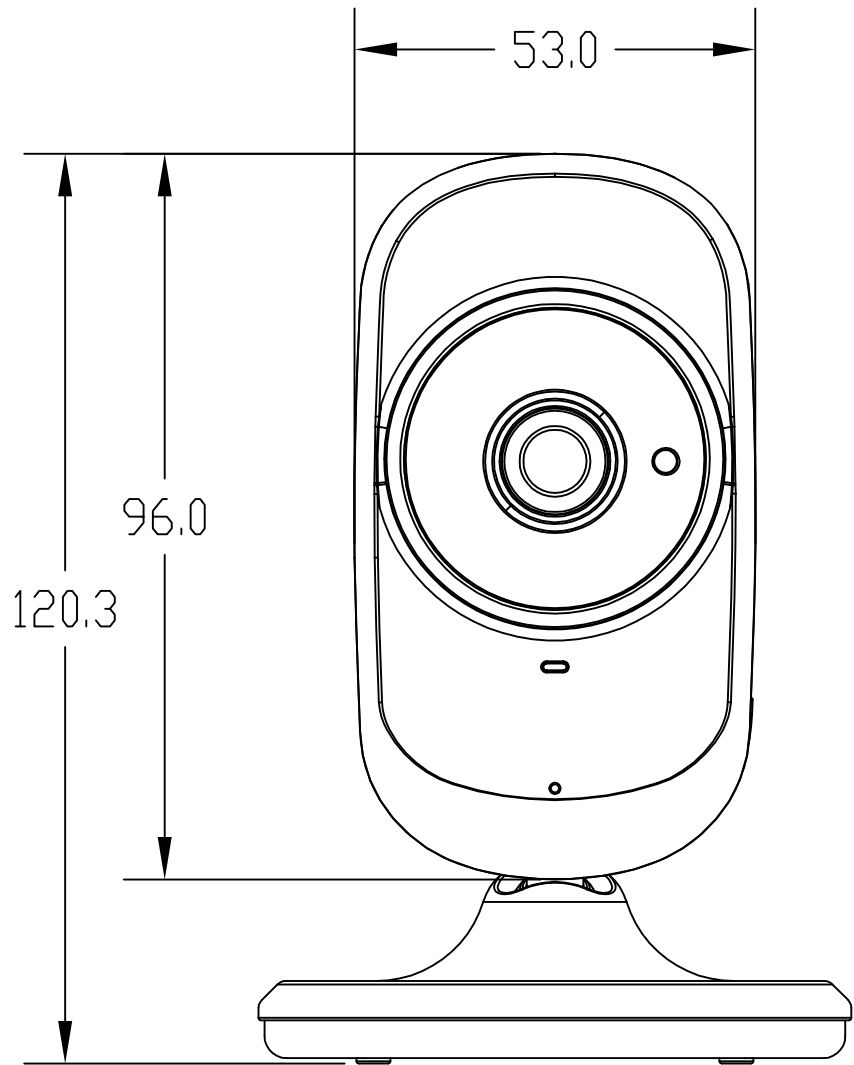

Rating Label
 Size: 35.5X27mm
 White background black letters

Ø 8.4

SN Label
 Size: 30X8mm

UDID Label
 Size: 30X8mm

Ø 78.4

SN Label
Size:30X8mm

Rating Label
Size:35.5X22mm

White background black letters

Ø 8.4

UDID Label
Size:30X8mm