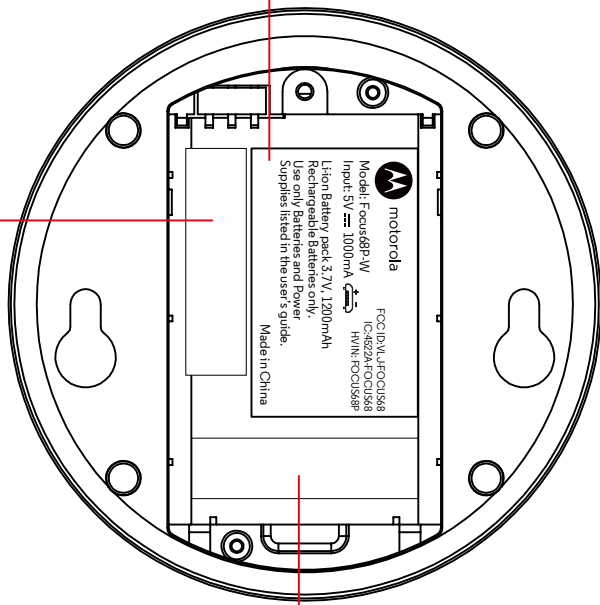

Rating Label
 Size: 35.5X27mm
 White background black letters

Ø 8.4

SN Label
 Size: 30X8mm

UDID Label
 Size: 30X8mm

Ø 78.4

SN Label
Size:30X8mm

Rating Label
Size:35.5X22mm

White background black letters

Ø 8.4

UDID Label
Size:30X8mm