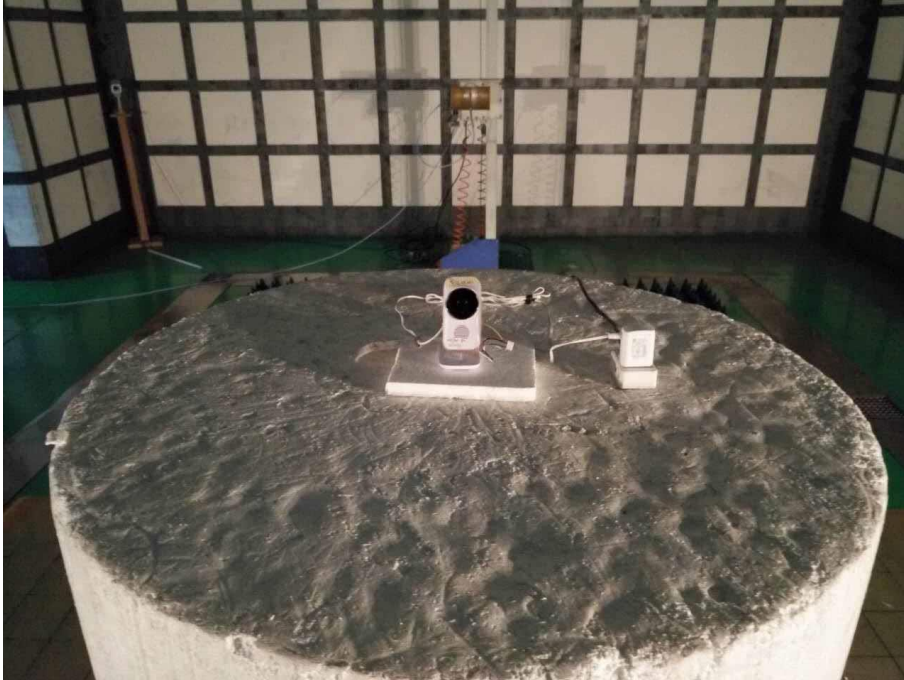

Appendix A: Photographs of the Test Set-Up

APPENDIX A: PHOTOGRAPHS OF THE TEST SET-UP	1
PHOTOGRAPH 1: SET-UP FOR RADIO SPECTRUM TEST	2
PHOTOGRAPH 2: SET-UP FOR RADIATED SPURIOUS EMISSION, 30MHz ~ 1GHz	2
PHOTOGRAPH 3: SET-UP FOR RADIATED SPURIOUS EMISSION, 1GHz ~ 26.5GHz	3
PHOTOGRAPH 4: SET-UP FOR CONDUCTED EMISSION ON AC MAINS.....	3

Photograph 1: Set-up for Radio Spectrum Test

Baby Unit with adapter #1

Photograph 2: Set-up for Radiated Spurious Emission, 30MHz ~ 1GHz

Baby Unit with adapter #1

Photograph 3: Set-up for Radiated Spurious Emission, 1GHz ~ 26.5GHz

Baby Unit with adapter #1

Photograph 4: Set-up for Conducted Emission on AC Mains

Baby Unit with adapter #1