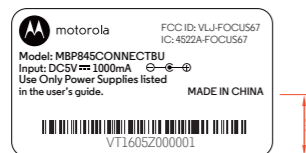

2:1

Rating Label(BU)
Material: 50# PET
Size : 34.5x19.6mm

Serial Number

- Stick on Unit bottom, Gift box
- Your factory code is 'VT'
- Produce date: 16=Year (2016), 05=Month (May)
- Checking digit: Z
- Serial no. start from '000001' (6 digits)
- Code Format: code 128

- 1) Colour: White background black letters.
- 2) Size:34 x 19mm (Gift box).

UDID Label

Stick on Camera bottom.

Camera ID: Camera HD-0845XXXXXX (6 digits)
Code Format: code 128

- 1) Colour: White background black letters
- 2) Material: adhesive label with plastic lamination on top