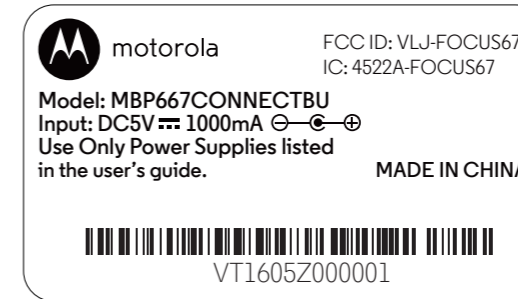

Rating Label(BU)  
Material: 50# PET  
Size : 34.5x19.6mm

2:1

Serial Number

Stick on Unit bottom, Gift box

- Your factory code is 'VT'
- Produce date: 16=Year (2016), 05=Month (May)
- Checking digit: Z
- Serial no. start from '000001' (6 digits)
- Code Format: code 128

- 1) Colour: White background black letters.
- 2) Size:34 x 19mm (Gift box).

UDID Label

Stick on Camera bottom.

Camera ID: Camera HD-0667XXXXXX (6 digits)  
Code Format: code 128

- 1) Colour: White background black letters
- 2) Material: adhesive label with plastic lamination on top