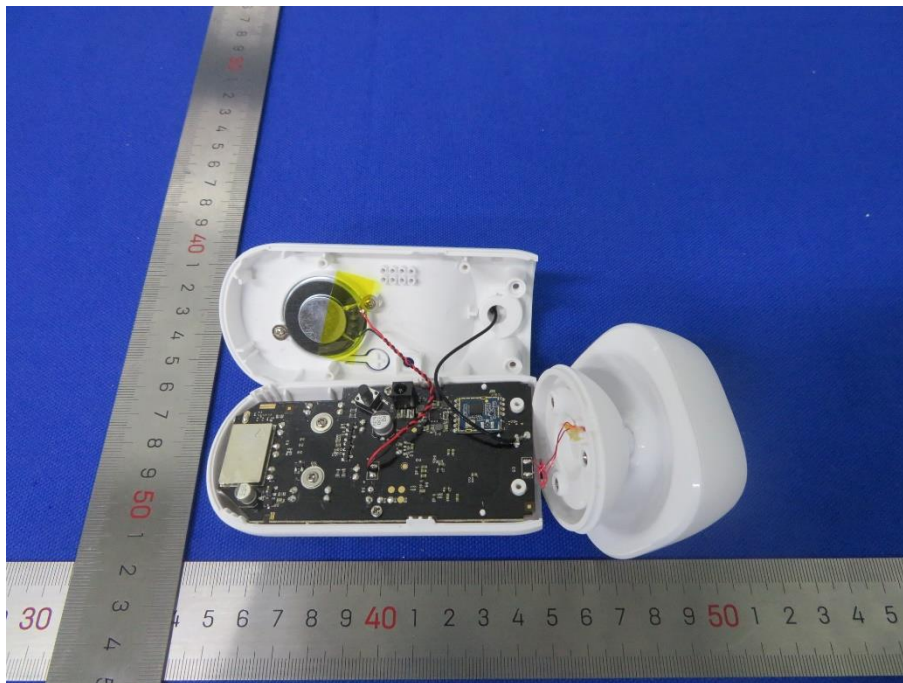

Internal Photos of EUT

Report No.: 60378344 001

Model No. : EASE44CONNECTBU

Page: 1 of 6

Internal Photos of EUT

Report No.: 60378344 001

Model No. : EASE44CONNECTBU

Page: 2 of 6

Internal Photos of EUT

Report No.: 60378344 001

Model No. : EASE44CONNECTBU

Page: 3 of 6

Internal Photos of EUT

Report No.: 60378344 001

Model No. : EASE44CONNECTBU

Page: 4 of 6

Internal Photos of EUT

Report No.: 60378344 001

Model No. : EASE44CONNECTBU

Page: 5 of 6

Internal Photos of EUT

Report No.: 60378344 001

Model No. : EASE44CONNECTBU

Page: 6 of 6