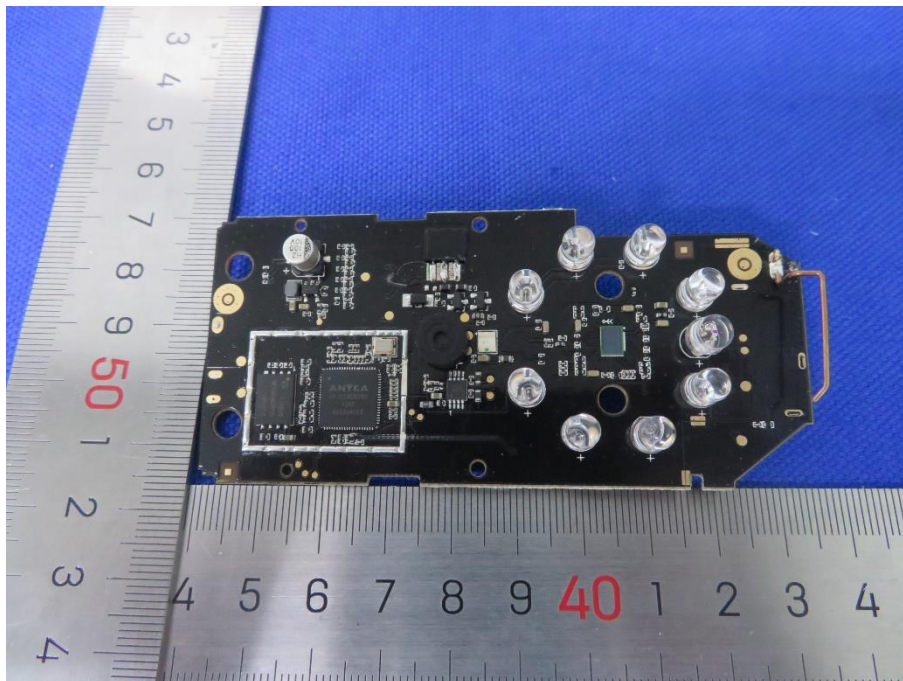

Internal Photos of EUT

Report No.: 60378344 001

Model No. : EASE44CONNECTBU

Page: 1 of 6

Internal Photos of EUT

Report No.: 60378344 001

Model No. : EASE44CONNECTBU

Page: 2 of 6

Internal Photos of EUT

Report No.: 60378344 001

Model No. : EASE44CONNECTBU

Page: 3 of 6

Internal Photos of EUT

Report No.: 60378344 001

Model No. : EASE44CONNECTBU

Page: 4 of 6

Internal Photos of EUT

Report No.: 60378344 001

Model No. : EASE44CONNECTBU

Page: 5 of 6

Internal Photos of EUT

Report No.: 60378344 001

Model No. : EASE44CONNECTBU

Page: 6 of 6