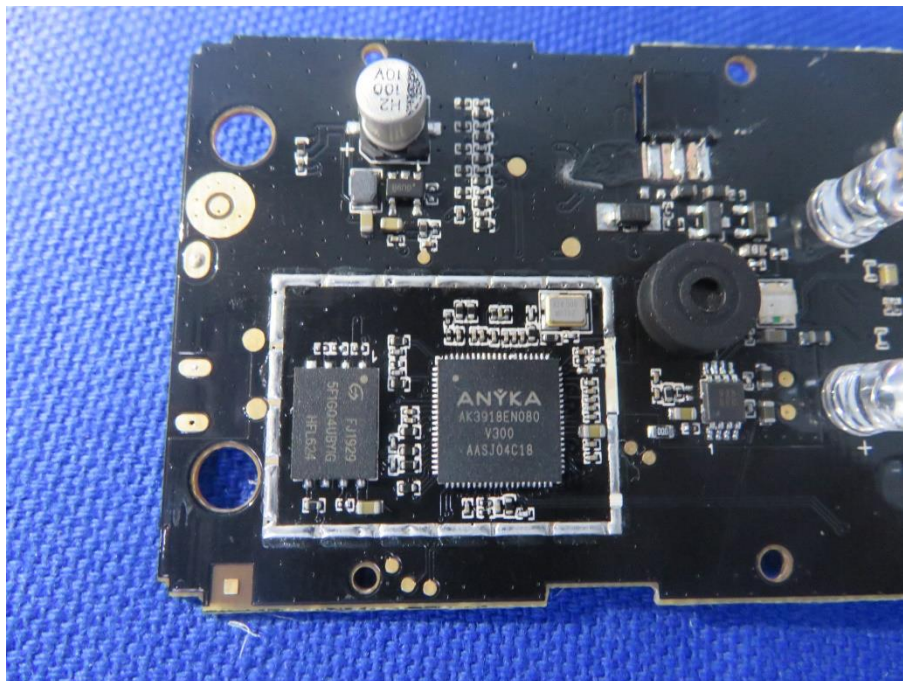

Internal Photos of EUT

Report No.: 60378344 001

Model No. : EASE44CONNECTBU

Page: 1 of 6

Internal Photos of EUT

Report No.: 60378344 001

Model No. : EASE44CONNECTBU

Page: 2 of 6

Internal Photos of EUT

Report No.: 60378344 001

Model No. : EASE44CONNECTBU

Page: 3 of 6

Internal Photos of EUT

Report No.: 60378344 001

Model No. : EASE44CONNECTBU

Page: 4 of 6

Internal Photos of EUT

Report No.: 60378344 001

Model No. : EASE44CONNECTBU

Page: 5 of 6

Internal Photos of EUT

Report No.: 60378344 001

Model No. : EASE44CONNECTBU

Page: 6 of 6