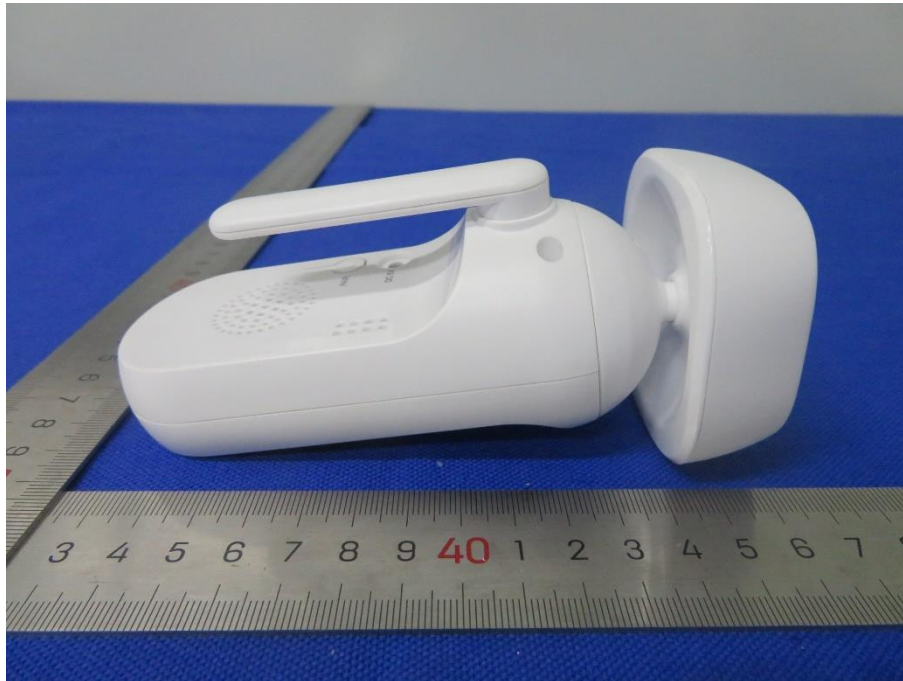

External Photos of EUT

Report No.: 60378344 001

Model No. : EASE44CONNECTBU

Page: 3 of 6

External Photos of EUT

Report No.: 60378344 001

Model No. : EASE44CONNECTBU

Page: 4 of 6

External Photos of EUT

Report No.: 60378344 001

Model No. : EASE44CONNECTBU

Page: 5 of 6

External Photos of EUT

Report No.: 60378344 001

Model No. : EASE44CONNECTBU

Page: 6 of 6