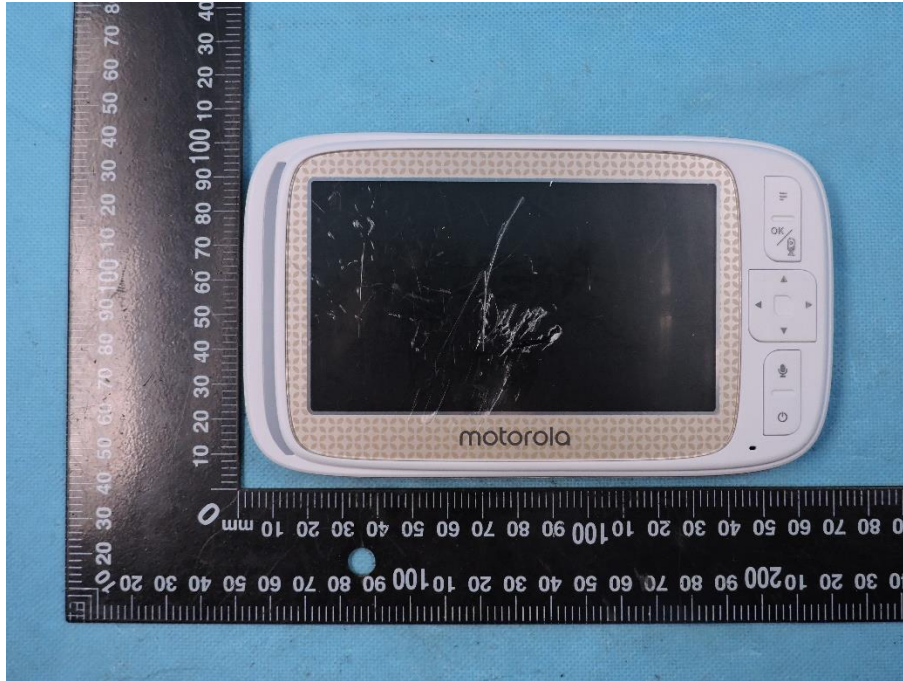

# External Photos of EUT

Report No.: 50263230 001

Model No. : CN50PU

Page: 1 of 5

# External Photos of EUT

Report No.: 50263230 001

Model No. : CN50PU

Page: 2 of 5

# External Photos of EUT

Report No.: 50263230 001

Model No. : CN50PU

Page: 3 of 5

# External Photos of EUT

Report No.: 50263230 001

Model No. : CN50PU

Page: 4 of 5