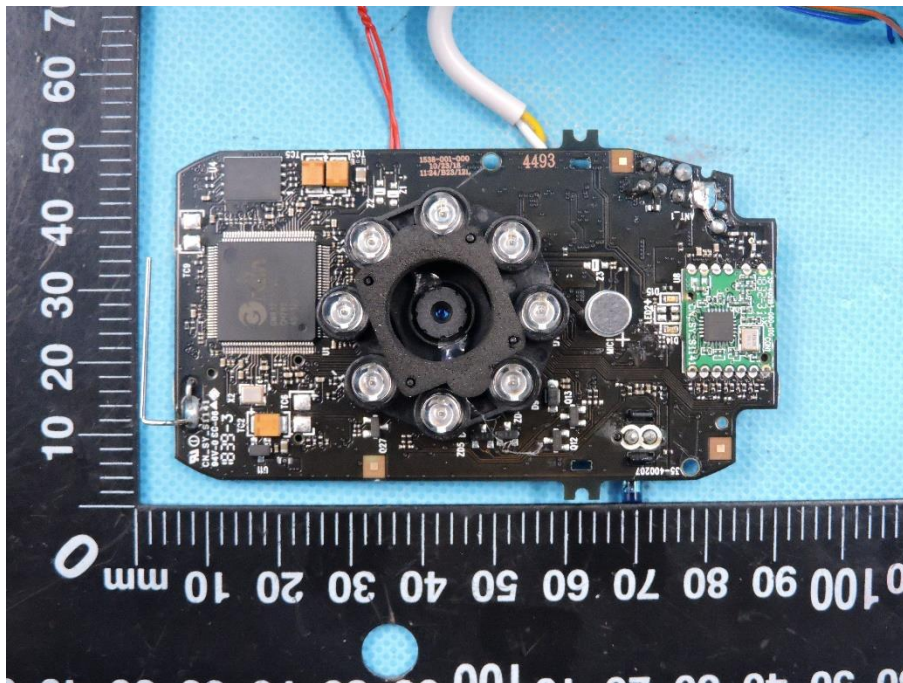

Internal Photos of EUT

Report No.: 50263229 001

Model No. : CN35BU

Page: 1 of 9

Internal Photos of EUT

Report No.: 50263229 001

Model No. : CN35BU

Page: 3 of 9

Internal Photos of EUT

Report No.: 50263229 001

Model No. : CN35BU

Page: 5 of 9

Internal Photos of EUT

Report No.: 50263229 001

Model No. : CN35BU

Page: 6 of 9

Internal Photos of EUT

Report No.: 50263229 001

Model No. : CN35BU

Page: 7 of 9

Internal Photos of EUT

Report No.: 50263229 001

Model No. : CN35BU

Page: 8 of 9