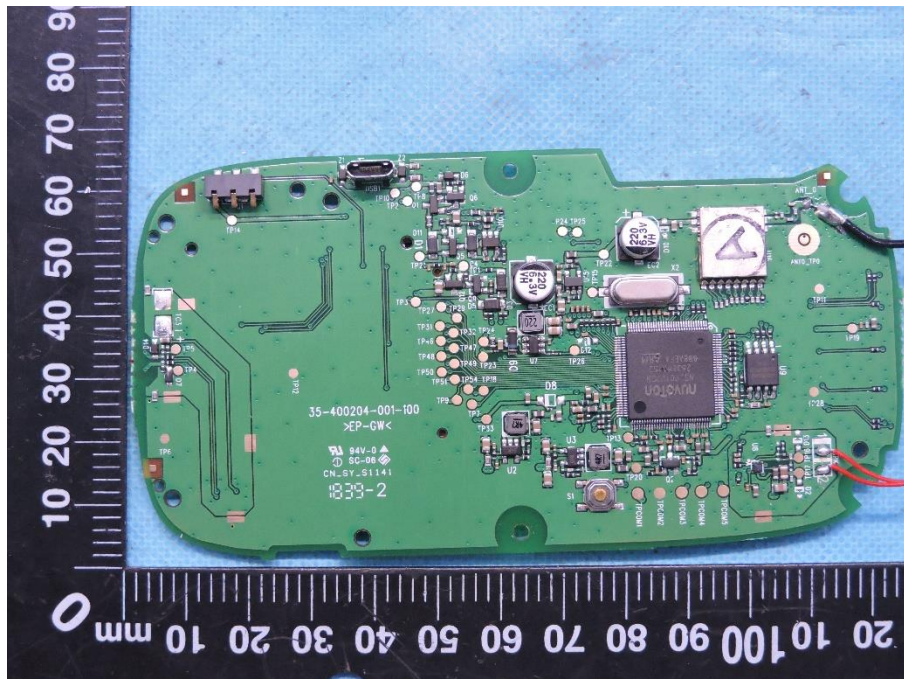

# Internal Photos of EUT

Report No.: 50264672 001

Model No. : CN28PU

Page: 1 of 6

# Internal Photos of EUT

Report No.: 50264672 001

Model No. : CN28PU

Page: 2 of 6

# Internal Photos of EUT

Report No.: 50264672 001

Model No. : CN28PU

Page: 3 of 6

# Internal Photos of EUT

Report No.: 50264672 001

Model No. : CN28PU

Page: 4 of 6