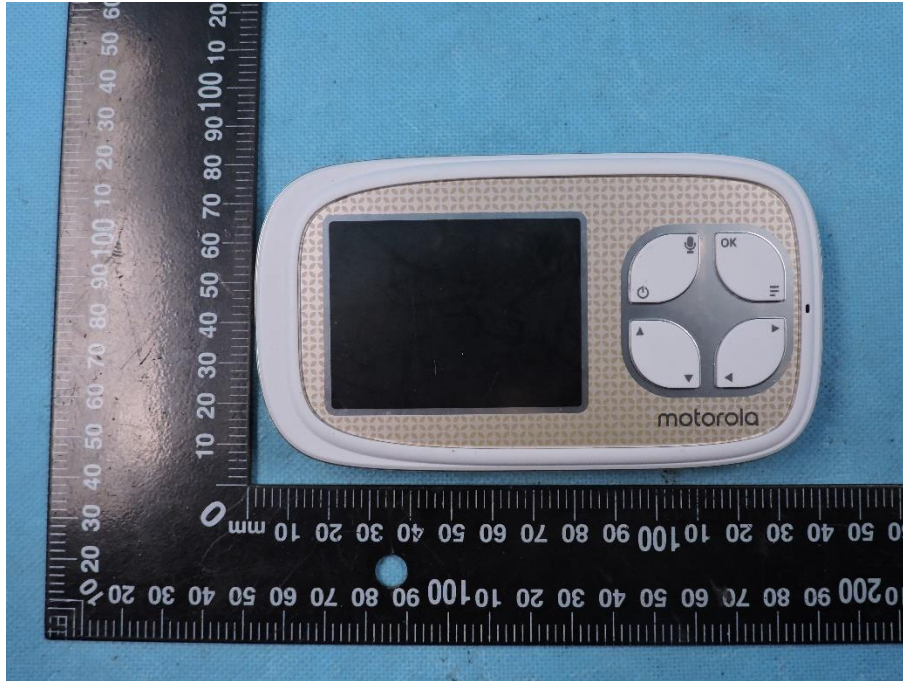

# External Photos of EUT

Report No.: 50264672 001

Model No. : CN28PU

Page: 1 of 5

# External Photos of EUT

Report No.: 50264672 001

Model No. : CN28PU

Page: 2 of 5

# External Photos of EUT

Report No.: 50264672 001

Model No. : CN28PU

Page: 4 of 5

# External Photos of EUT

Report No.: 50264672 001

Model No. : CN28PU

Page: 5 of 5

--THE END--