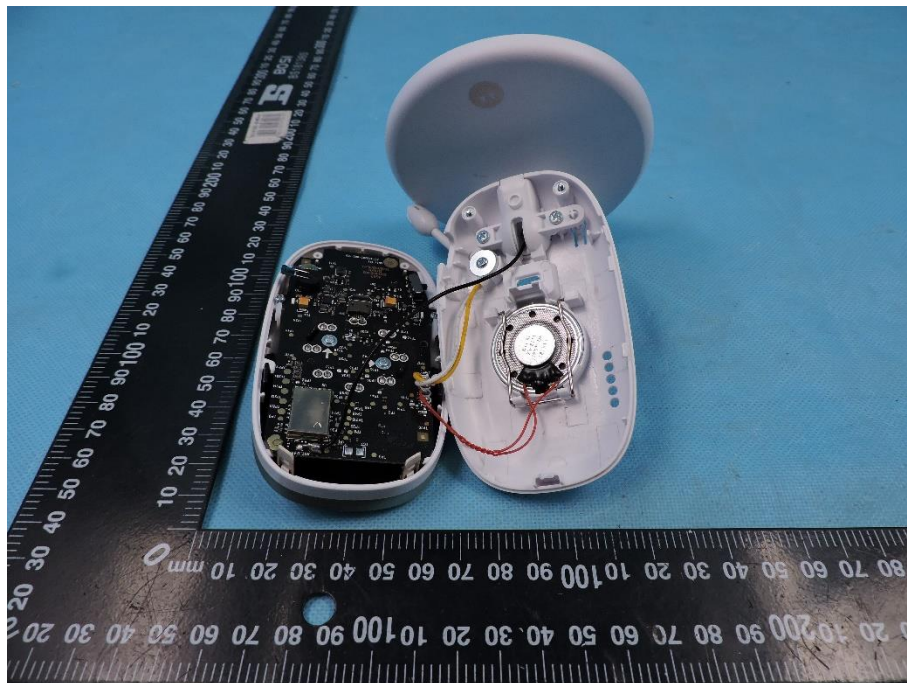

Internal Photos of EUT

Report No.: 50264671 001

Model No. : CN28BU

Page: 1 of 5

Internal Photos of EUT

Report No.: 50264671 001

Model No. : CN28BU

Page: 2 of 5

Internal Photos of EUT

Report No.: 50264671 001

Model No. : CN28BU

Page: 4 of 5