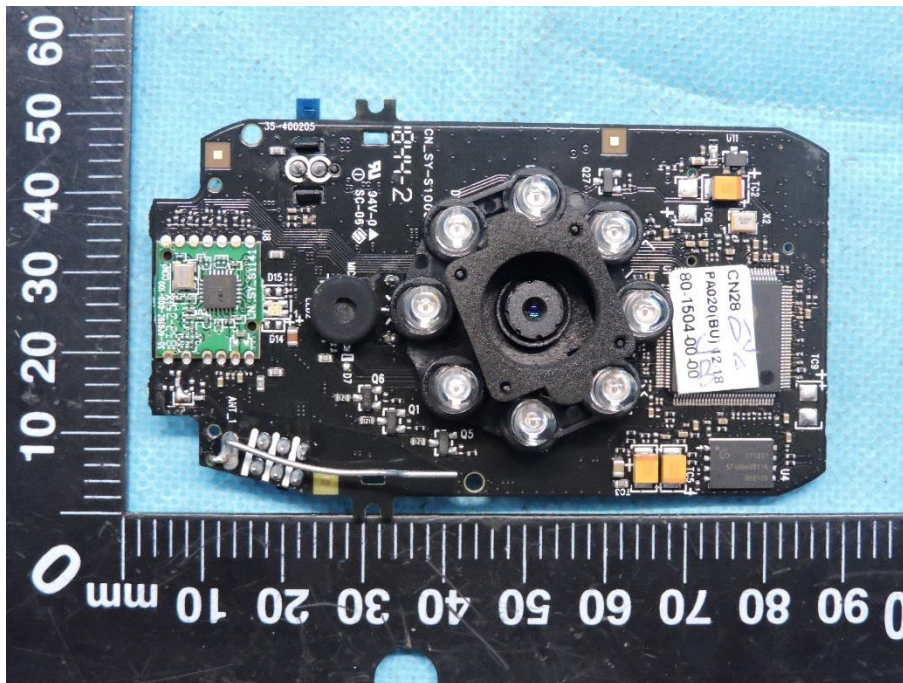

Internal Photos of EUT

Report No.: 50264671 001

Model No. : CN28BU

Page: 1 of 5

Internal Photos of EUT

Report No.: 50264671 001

Model No. : CN28BU

Page: 2 of 5

Internal Photos of EUT

Report No.: 50264671 001

Model No. : CN28BU

Page: 4 of 5