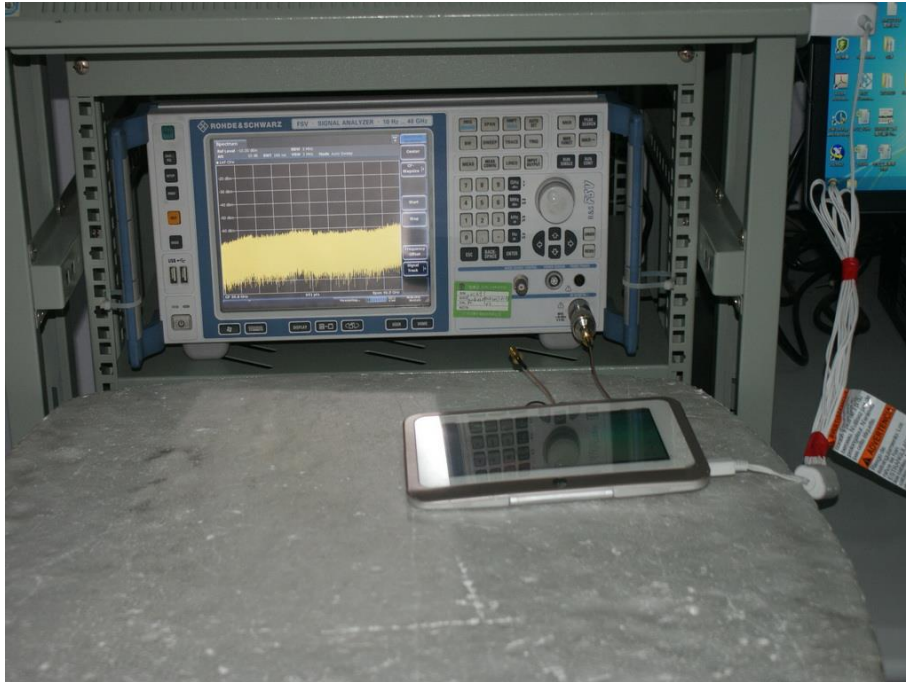

6 Photographs of the Test Set-Up

Photograph 1: Set-up for Radio Spectrum Test

Photograph 2: Set-up for Radiated Spurious Emission (9kHz ~ 30MHz)

Photograph 3: Set-up for Radiated Spurious Emission (30MHz~1GHz)

Photograph 4: Set-up for Radiated Spurious Emission (1GHz ~ 18GHz)

Photograph 5: Set-up for Radiated Spurious Emission (18GHz ~ 26GHz)

Photograph 6: Set-up for Conducted Emission on AC Mains