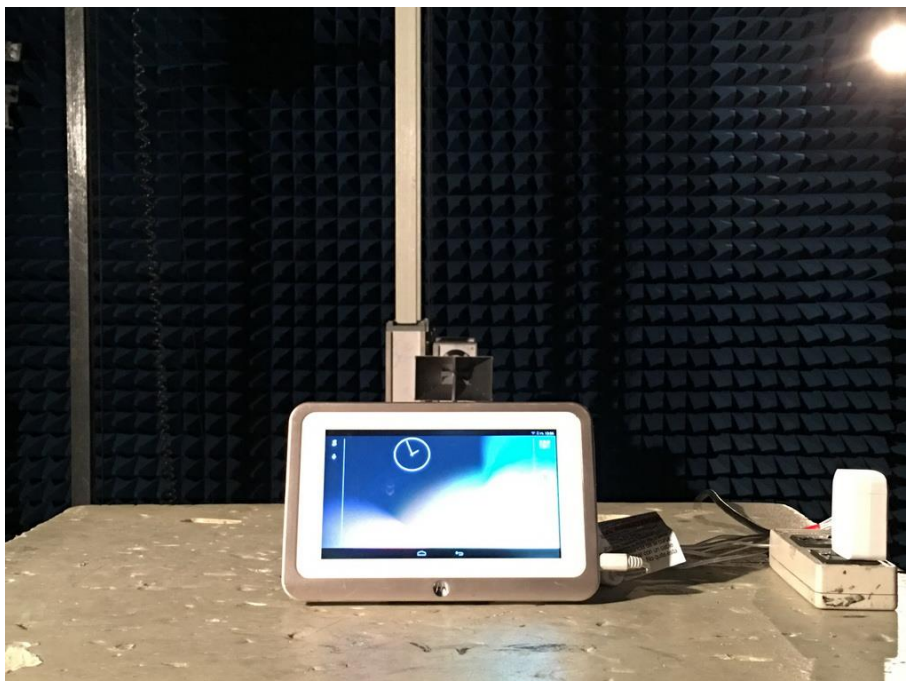

6 Photographs of the Test Set-Up

Photograph 1: Set-up for Radio Spectrum Test

Photograph 2: Set-up for Radiated Spurious Emission (9kHz ~ 30MHz)

Photograph 3: Set-up for Radiated Spurious Emission (30MHz~1GHz)

Photograph 4: Set-up for Radiated Spurious Emission (1GHz ~ 18GHz)

Photograph 5: Set-up for Radiated Spurious Emission (18GHz ~ 26GHz)

Photograph 6: Set-up for Conducted Emission on AC Mains