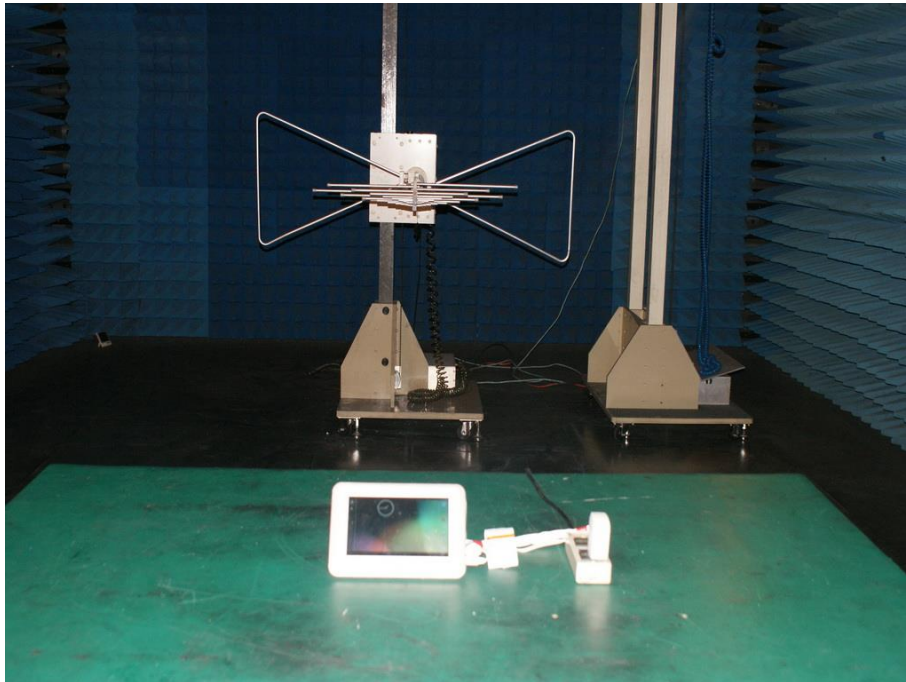

6 Photographs of the Test Set-Up

Photograph 1: Set-up for Radio Spectrum Test

Photograph 2: Set-up for Radiated Spurious Emission (9kHz ~ 30MHz)

Photograph 3: Set-up for Radiated Spurious Emission (30MHz~1GHz)

Photograph 4: Set-up for Radiated Spurious Emission (1GHz ~ 18GHz)

Photograph 5: Set-up for Radiated Spurious Emission (18GHz ~ 26GHz)

Photograph 6: Set-up for Conducted Emission on AC Mains