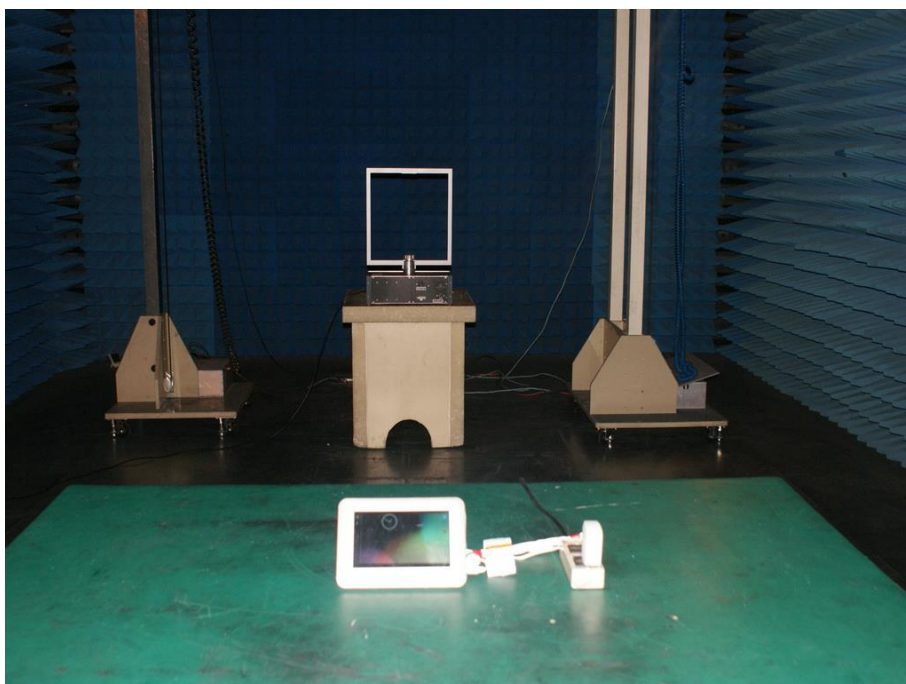

6 Photographs of the Test Set-Up

Photograph 1: Set-up for Radio Spectrum Test

Photograph 2: Set-up for Radiated Spurious Emission (9kHz ~ 30MHz)

Photograph 3: Set-up for Radiated Spurious Emission (30MHz~1GHz)

Photograph 4: Set-up for Radiated Spurious Emission (1GHz ~ 18GHz)

Photograph 5: Set-up for Radiated Spurious Emission (18GHz ~ 26GHz)

Photograph 6: Set-up for Conducted Emission on AC Mains