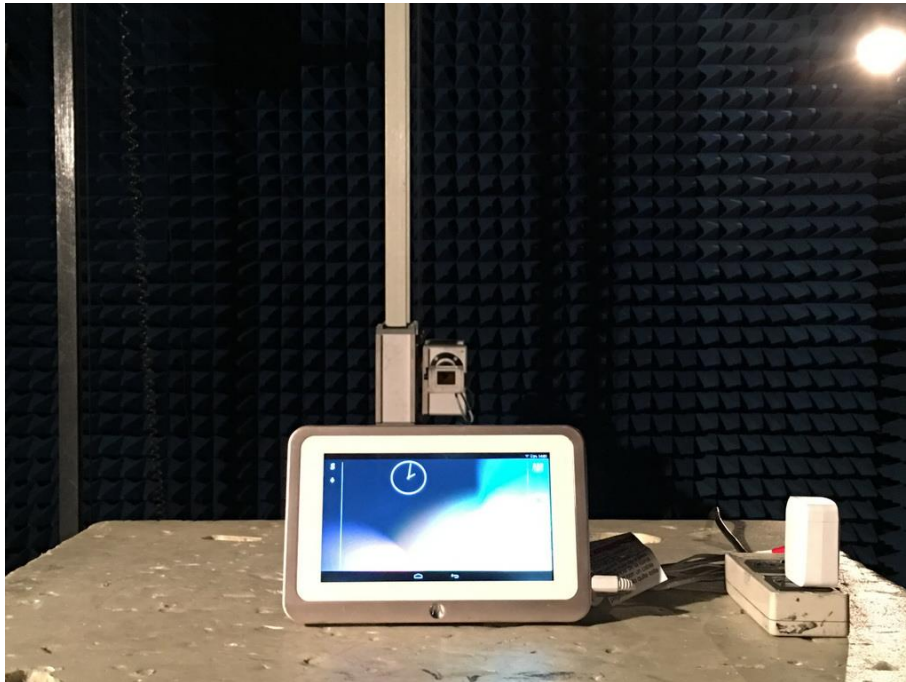

6 Photographs of the Test Set-Up

Photograph 1: Set-up for Radio Spectrum Test

Photograph 2: Set-up for Radiated Spurious Emission (9kHz ~ 30MHz)

Photograph 3: Set-up for Radiated Spurious Emission (30MHz~1GHz)

Photograph 4: Set-up for Radiated Spurious Emission (1GHz ~ 18GHz)

Photograph 5: Set-up for Radiated Spurious Emission (18GHz ~ 26GHz)

Photograph 6: Set-up for Conducted Emission on AC Mains