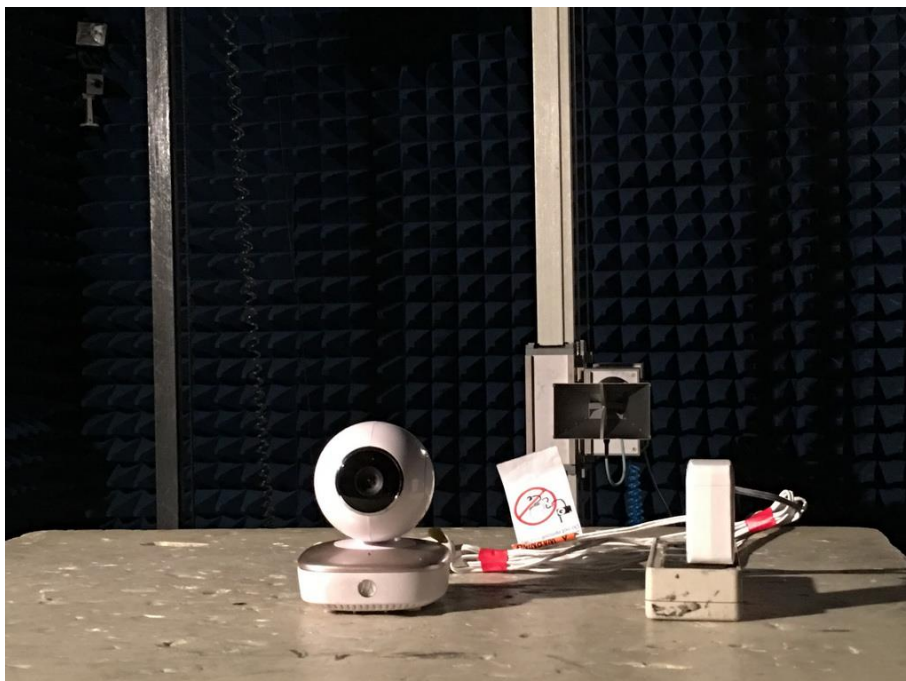

## 6 Photographs of the Test Set-Up

Photograph 1: Set-up for Radio Spectrum Test

Photograph 2: Set-up for Radiated Spurious Emission (9kHz ~ 30MHz)

**Photograph 3: Set-up for Radiated Spurious Emission (30MHz~1GHz)**

**Photograph 4: Set-up for Radiated Spurious Emission (1GHz ~ 18GHz)**

**Photograph 5: Set-up for Radiated Spurious Emission (18GHz ~ 26GHz)**

**Photograph 6: Set-up for Conducted Emission on AC Mains**