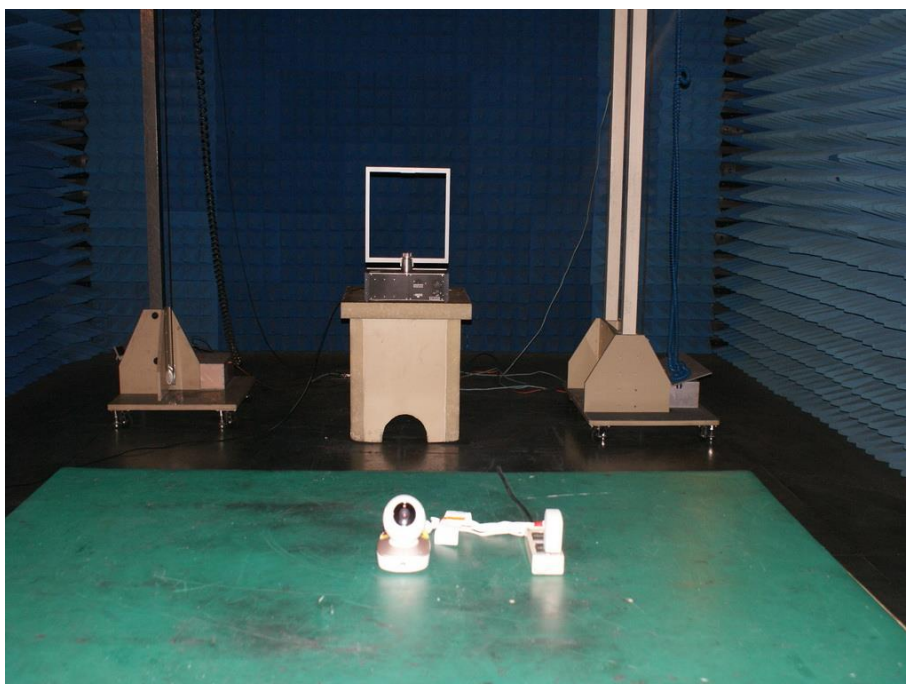

## 6 Photographs of the Test Set-Up

Photograph 1: Set-up for Radio Spectrum Test

Photograph 2: Set-up for Radiated Spurious Emission (9kHz ~ 30MHz)

**Photograph 3: Set-up for Radiated Spurious Emission (30MHz~1GHz)**

**Photograph 4: Set-up for Radiated Spurious Emission (1GHz ~ 18GHz)**

**Photograph 5: Set-up for Radiated Spurious Emission (18GHz ~ 26GHz)**

**Photograph 6: Set-up for Conducted Emission on AC Mains**