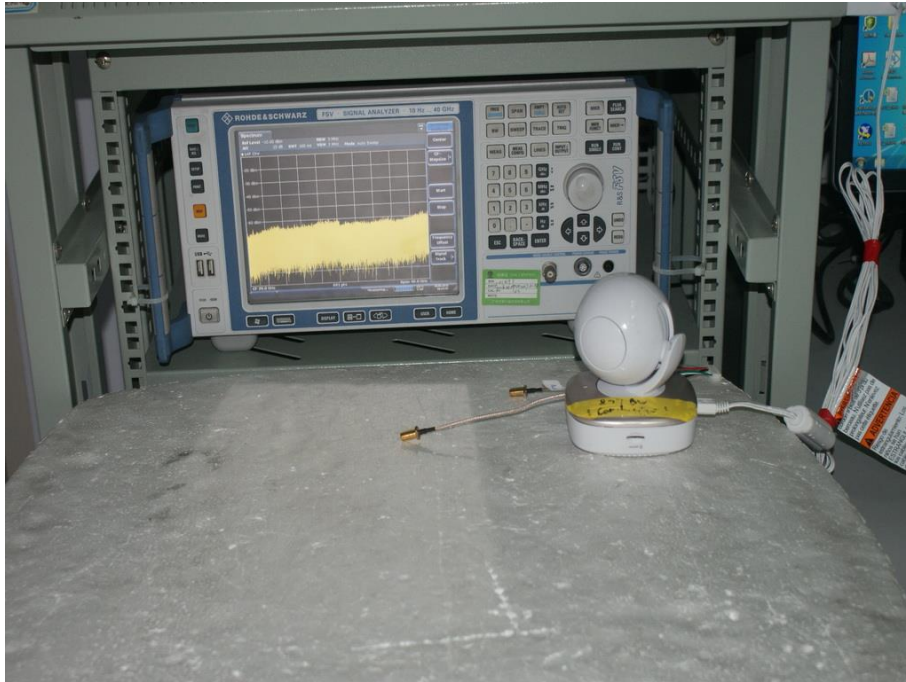

## 6 Photographs of the Test Set-Up

Photograph 1: Set-up for Radio Spectrum Test

Photograph 2: Set-up for Radiated Spurious Emission (9kHz ~ 30MHz)

**Photograph 3: Set-up for Radiated Spurious Emission (30MHz~1GHz)**

**Photograph 4: Set-up for Radiated Spurious Emission (1GHz ~ 18GHz)**

**Photograph 5: Set-up for Radiated Spurious Emission (18GHz ~ 26GHz)**

**Photograph 6: Set-up for Conducted Emission on AC Mains**