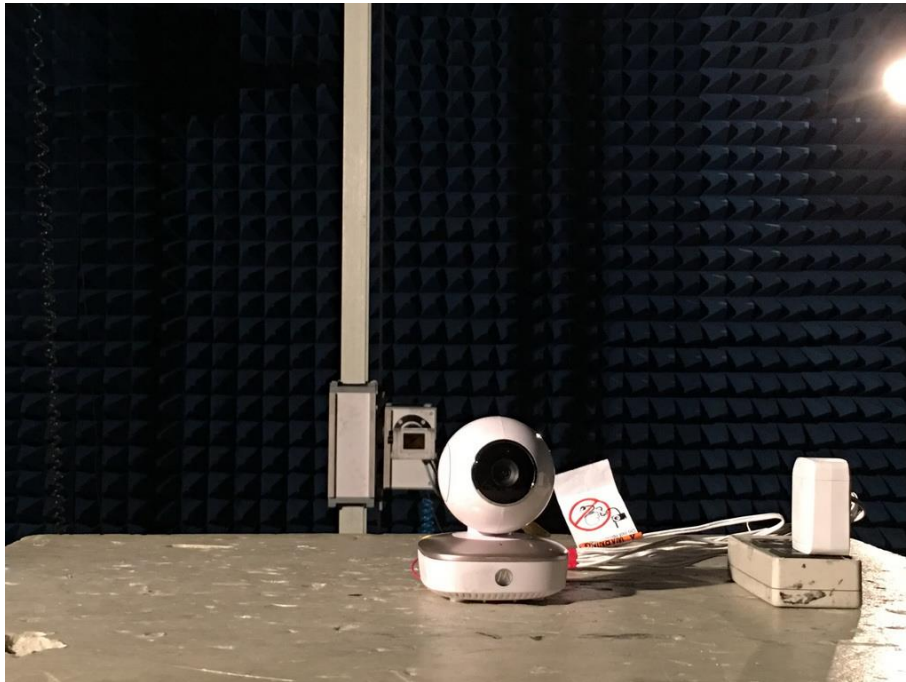

## 6 Photographs of the Test Set-Up

Photograph 1: Set-up for Radio Spectrum Test

Photograph 2: Set-up for Radiated Spurious Emission (9kHz ~ 30MHz)

**Photograph 3: Set-up for Radiated Spurious Emission (30MHz~1GHz)**

**Photograph 4: Set-up for Radiated Spurious Emission (1GHz ~ 18GHz)**

**Photograph 5: Set-up for Radiated Spurious Emission (18GHz ~ 26GHz)**

**Photograph 6: Set-up for Conducted Emission on AC Mains**