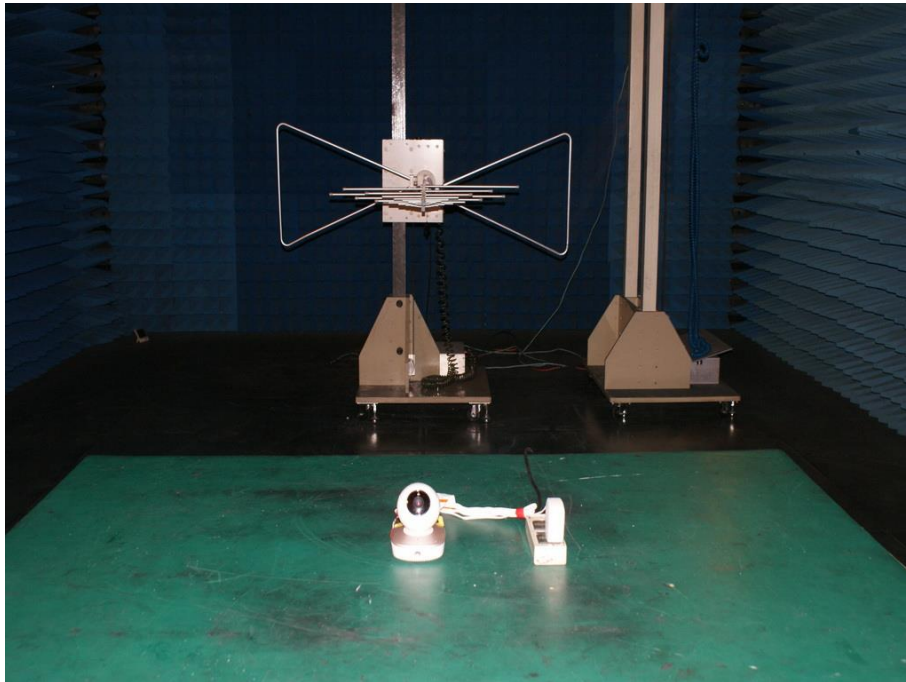

## 6 Photographs of the Test Set-Up

Photograph 1: Set-up for Radio Spectrum Test

Photograph 2: Set-up for Radiated Spurious Emission (9kHz ~ 30MHz)

**Photograph 3: Set-up for Radiated Spurious Emission (30MHz~1GHz)**

**Photograph 4: Set-up for Radiated Spurious Emission (1GHz ~ 18GHz)**

**Photograph 5: Set-up for Radiated Spurious Emission (18GHz ~ 26GHz)**

**Photograph 6: Set-up for Conducted Emission on AC Mains**