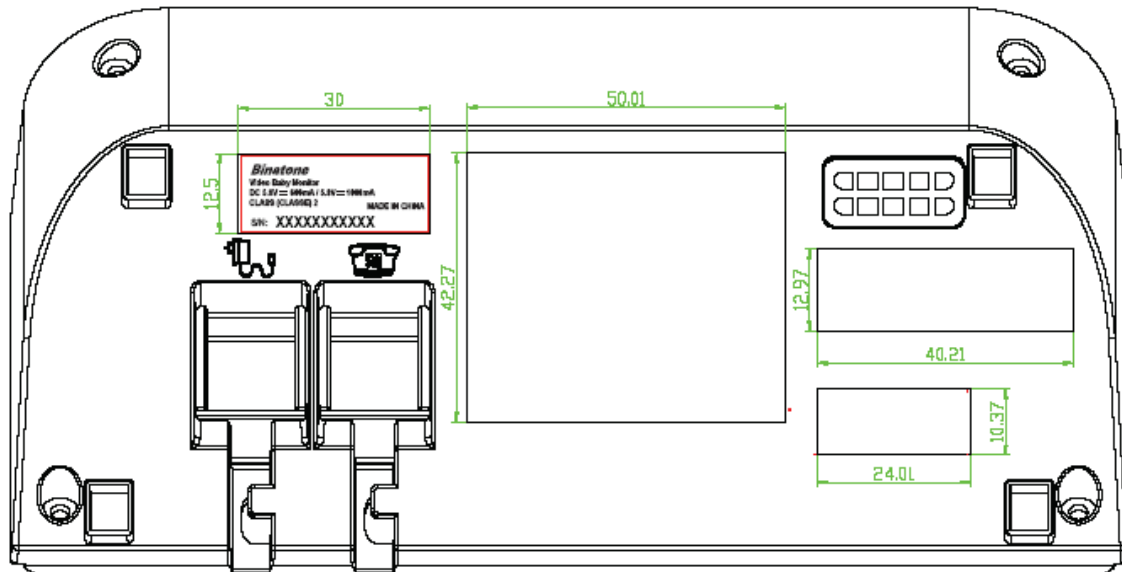

BLINK BUDDY RATING LABEL

Handset rating label artwork

HS label
Size: 20L12Wmm

Background: White
Text color: Black

SN label
Size: 20L5Wmm

Background: White
Text color: Black

BLINK BUDDY RATING LABEL

BASE DOCKING rating label artwork

BS label A
Size: 29.5L12Wmm
Background: White
Text color: Black