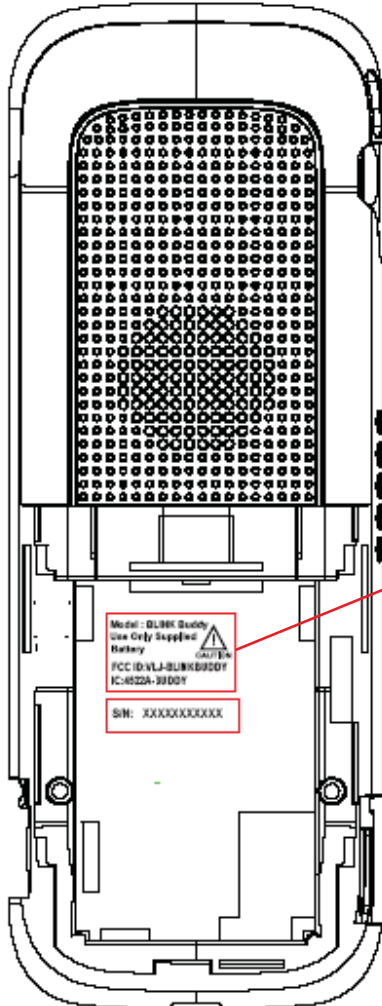

BLINK BUDDY RATING LABEL

Handset rating label artwork

HS label
Size: 20L12Wmm

Background: White
Text color: Black

SN label
Size: 20L5Wmm

Background: White
Text color: Black

BLINK BUDDY RATING LABEL

BASE DOCKING rating label artwork

BS label A
Size: 29.5L12Wmm
Background: White
Text color: Black