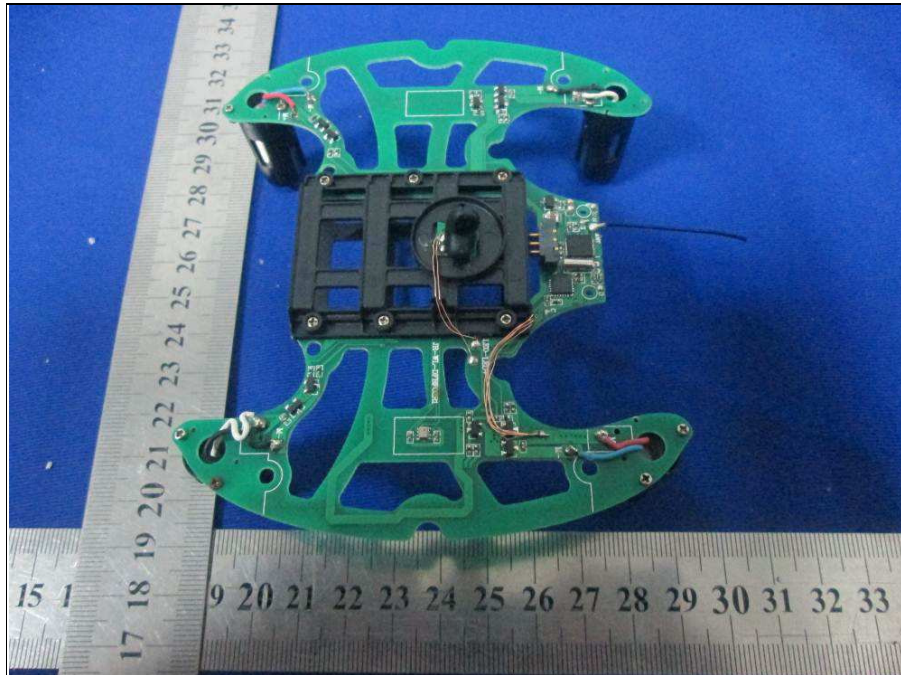

**BUREAU
VERITAS**

Reference No.: 160805N070-2

PHOTOGRAPHS OF THE EUT

**BUREAU
VERITAS**

Reference No.: 160805N070-2