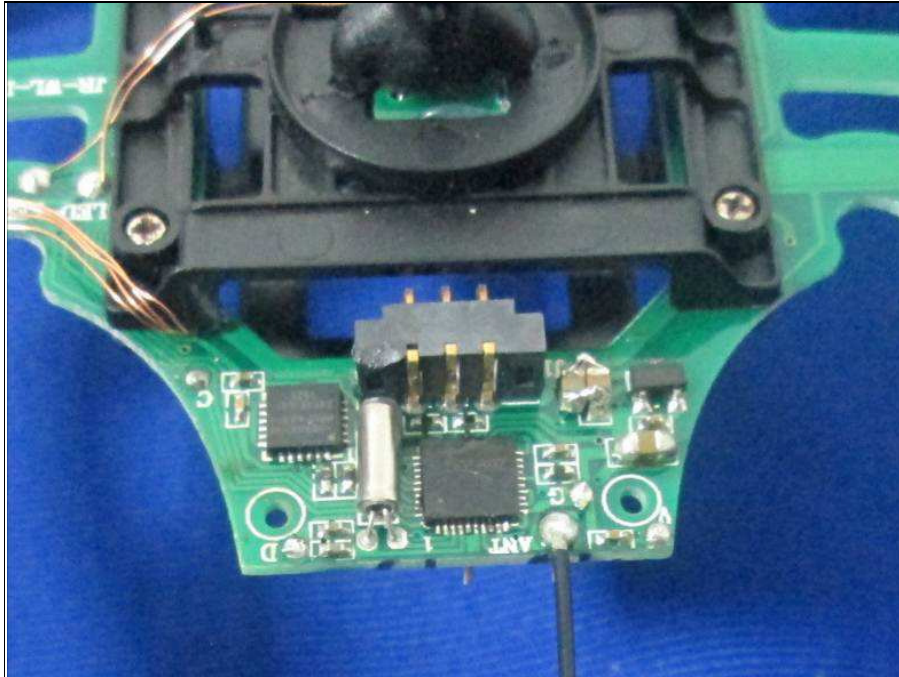

**BUREAU
VERITAS**

Reference No.: 160805N070-2

PHOTOGRAPHS OF THE EUT

**BUREAU
VERITAS**

Reference No.: 160805N070-2