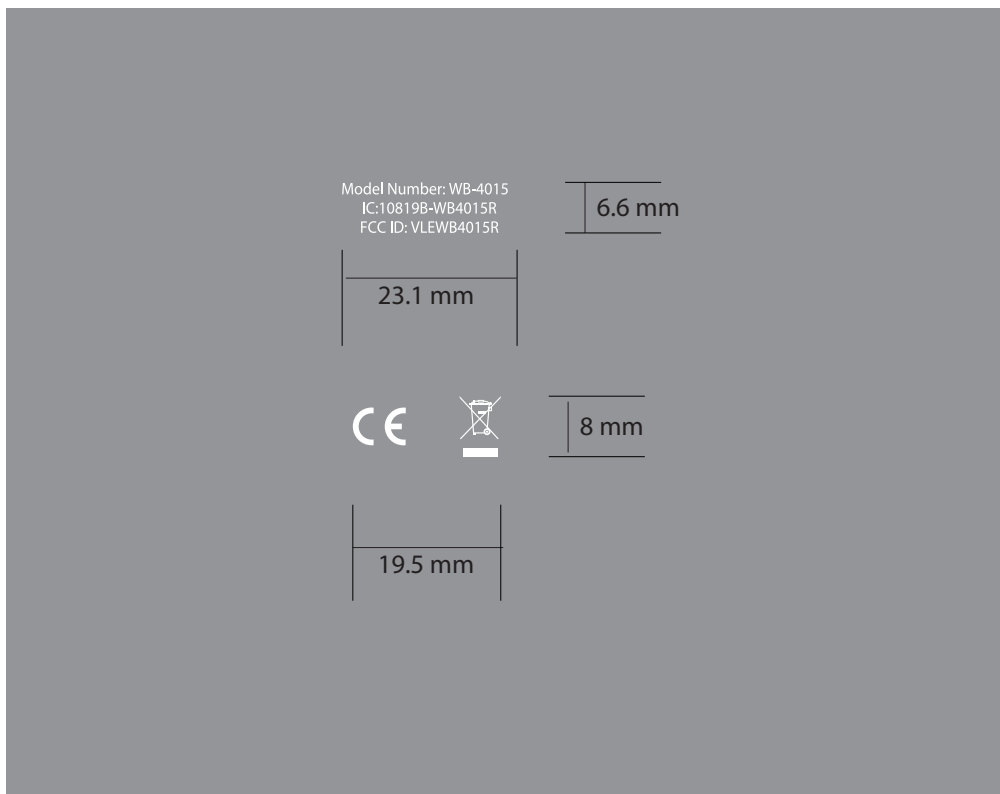

The label is screenprinted on product by permanent adhesive

PROPEL

3.3 mm

18 mm

Model Number: WB-4015
IC:10819B-WB4015R
FCC ID: VLEWB4015R

6.6 mm

23.1 mm

CE

8 mm

19.5 mm