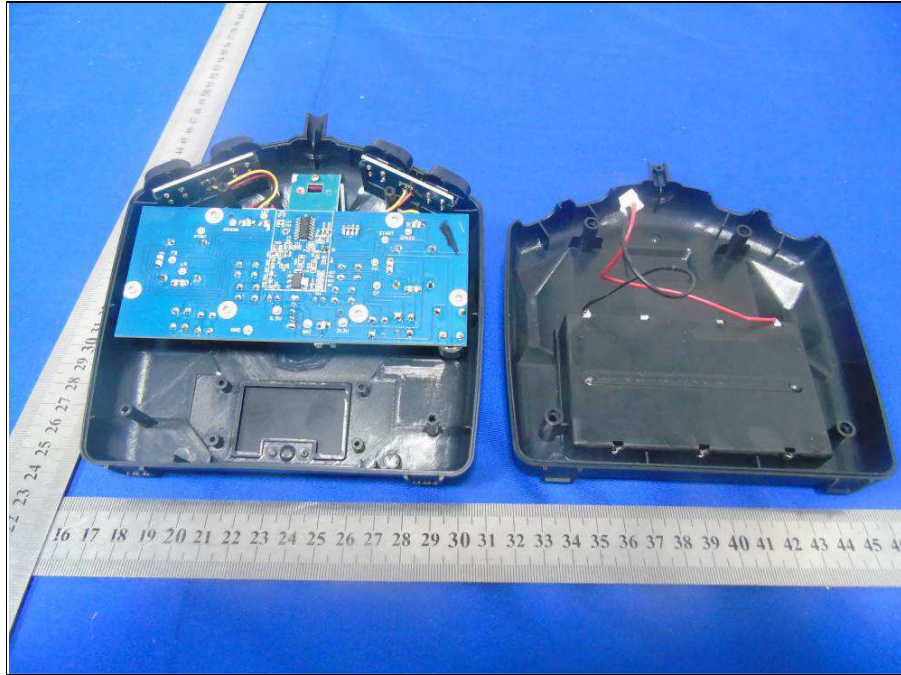

PHOTOGRAPHS OF THE EUT

**BUREAU
VERITAS**

Reference No.: 161202N017-1