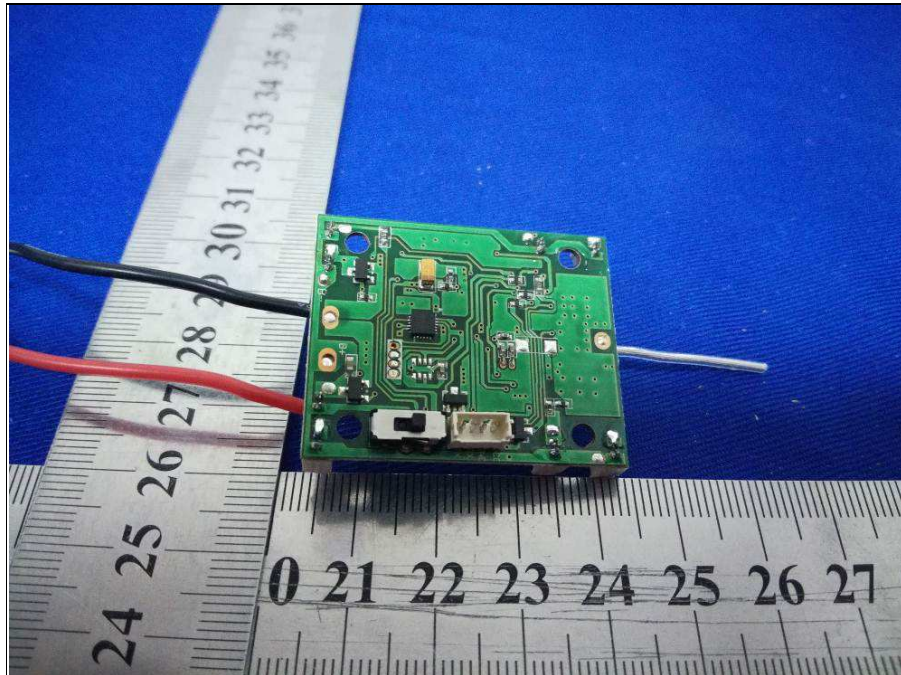

**BUREAU  
VERITAS**

Reference No.: 170720N045-2

### Battery

**BUREAU  
VERITAS**

Reference No.: 170720N045-2