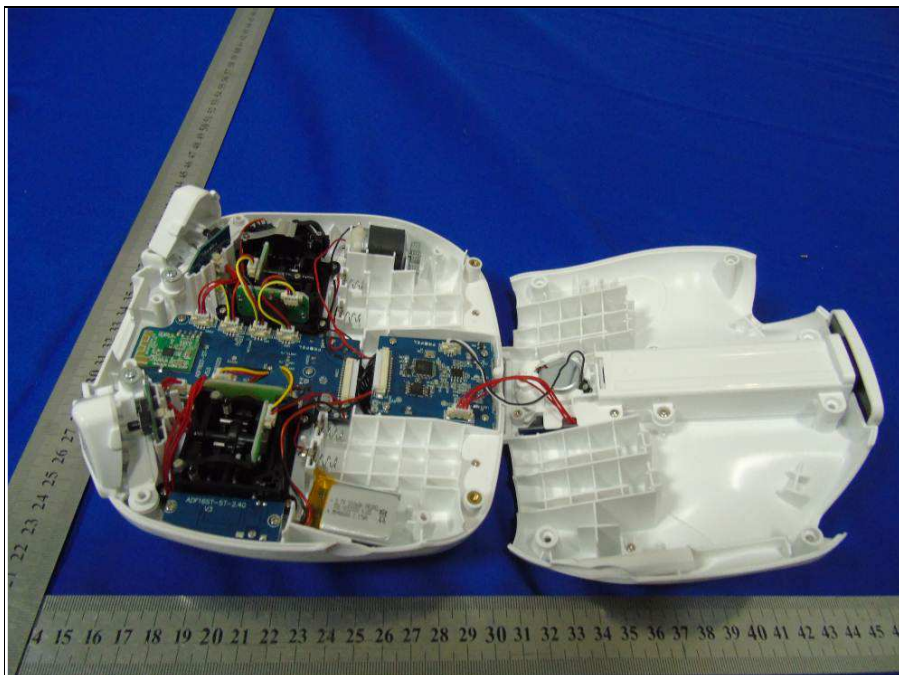

**BUREAU
VERITAS**

Reference No.: 161117N050-2

PHOTOGRAPHS OF THE EUT

For flying planes with remote control modular

BUREAU
VERITAS

Reference No.: 161117N050-2

**BUREAU
VERITAS**

Reference No.: 161117N050-2