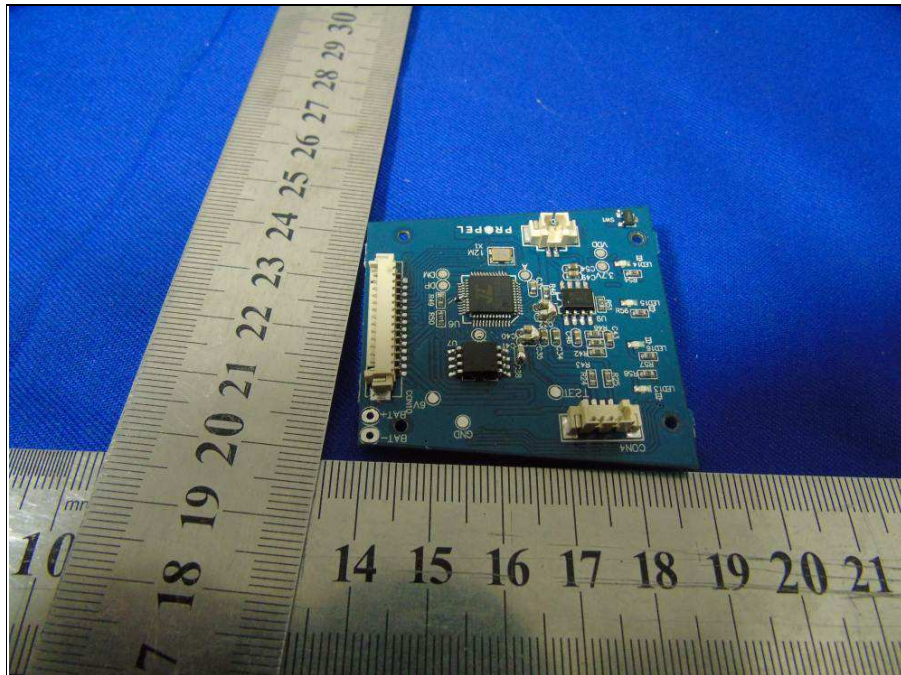

**BUREAU
VERITAS**

Reference No.: 161117N050-2

PHOTOGRAPHS OF THE EUT

For flying planes with remote control modular

BUREAU
VERITAS

Reference No.: 161117N050-2

**BUREAU
VERITAS**

Reference No.: 161117N050-2