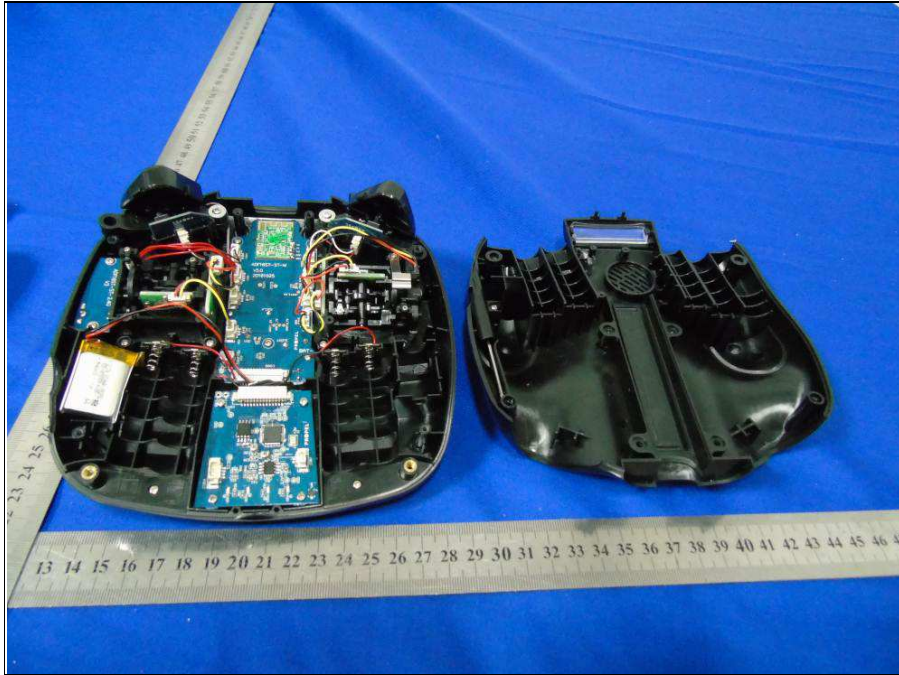

**BUREAU
VERITAS**

Reference No.: 161117N050-2

PHOTOGRAPHS OF THE EUT

For flying planes with remote control modular

BUREAU
VERITAS

Reference No.: 161117N050-2

**BUREAU
VERITAS**

Reference No.: 161117N050-2