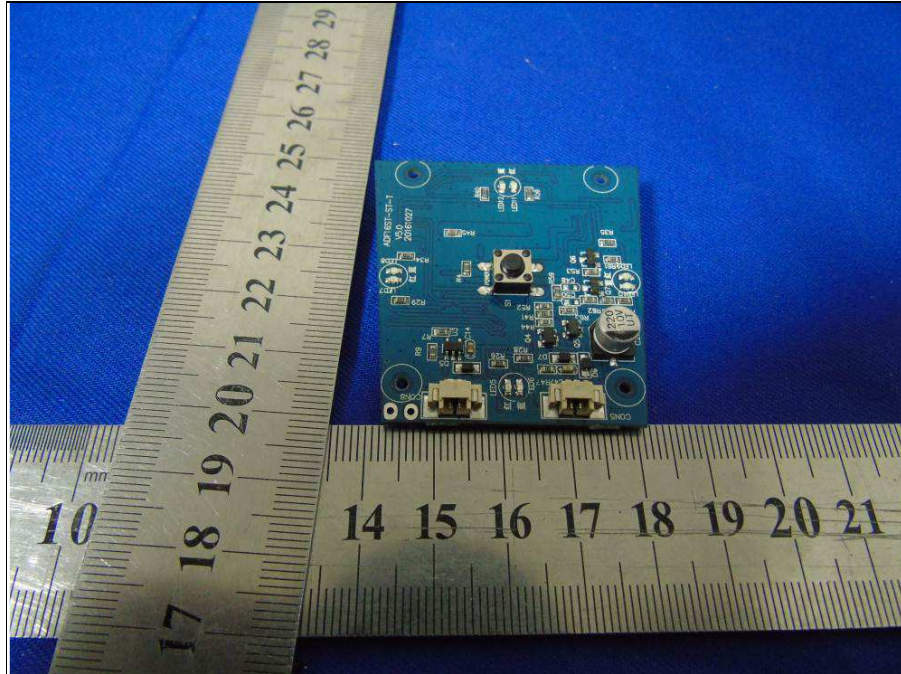

**BUREAU
VERITAS**

Reference No.: 161117N050-2

PHOTOGRAPHS OF THE EUT

For flying planes with remote control modular

BUREAU
VERITAS

Reference No.: 161117N050-2

**BUREAU
VERITAS**

Reference No.: 161117N050-2