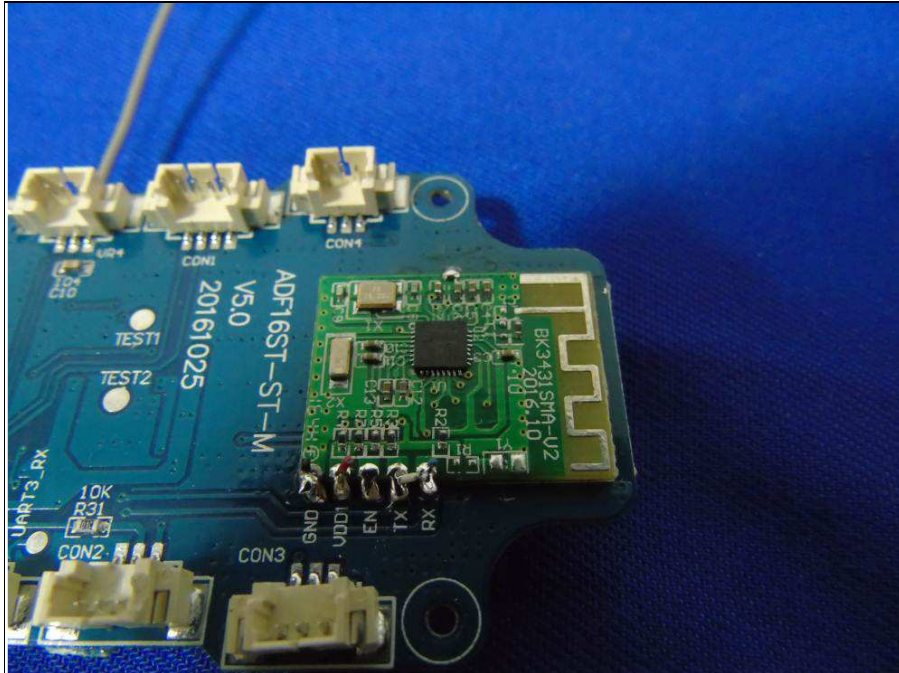

## PHOTOGRAPHS OF THE EUT

For broadcast modular

BUREAU  
VERITAS

Reference No.: 161117N050-1

**BUREAU  
VERITAS**

Reference No.: 161117N050-1

**BUREAU  
VERITAS**

Reference No.: 161117N050-1