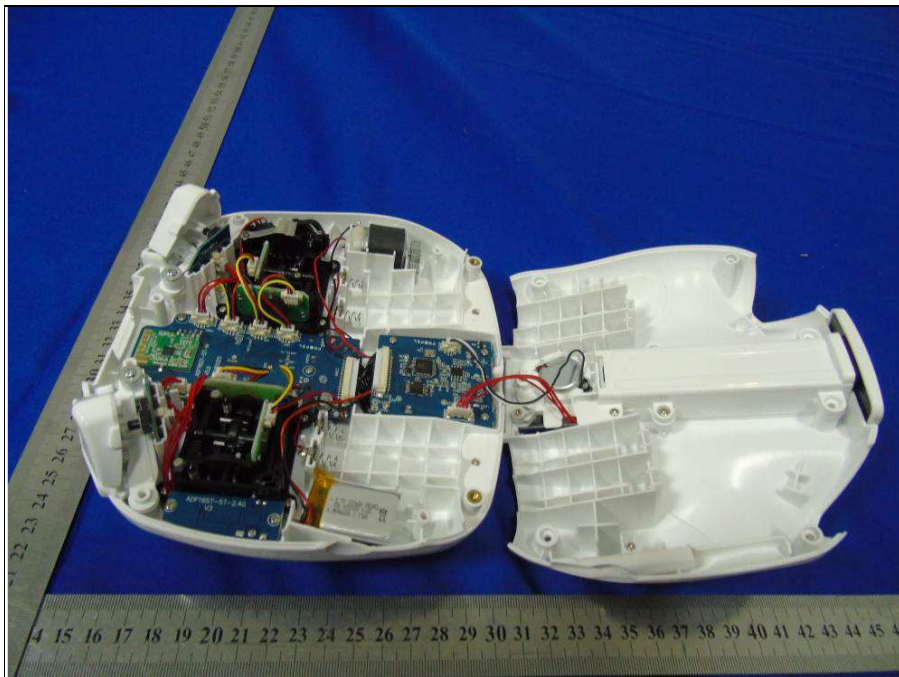

## PHOTOGRAPHS OF THE EUT

For broadcast modular

BUREAU  
VERITAS

Reference No.: 161117N050-1

**BUREAU  
VERITAS**

Reference No.: 161117N050-1

**BUREAU  
VERITAS**

Reference No.: 161117N050-1