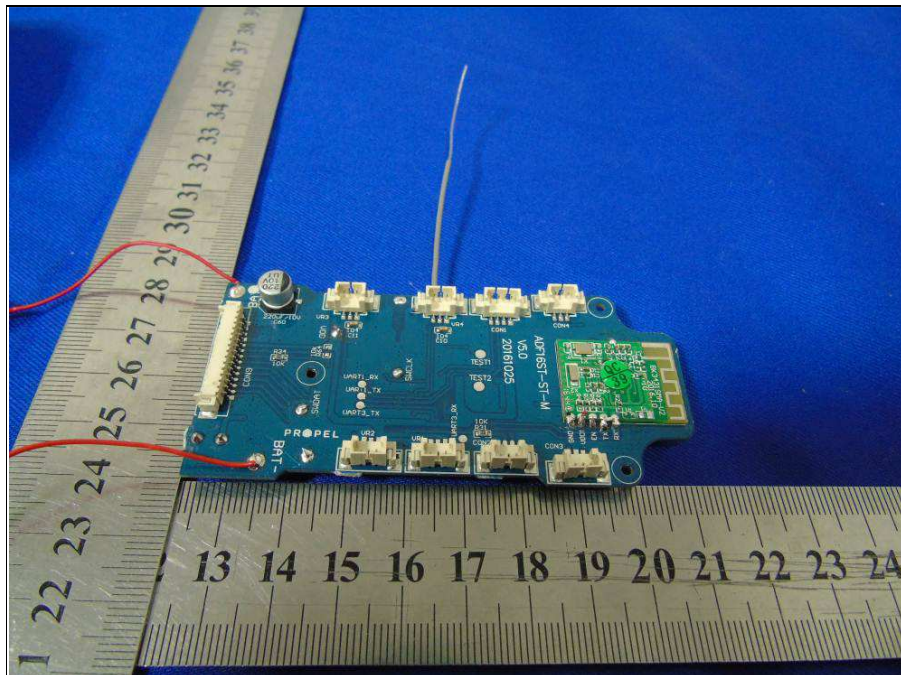

## PHOTOGRAPHS OF THE EUT

For broadcast modular

BUREAU  
VERITAS

Reference No.: 161117N050-1

**BUREAU  
VERITAS**

Reference No.: 161117N050-1

**BUREAU  
VERITAS**

Reference No.: 161117N050-1