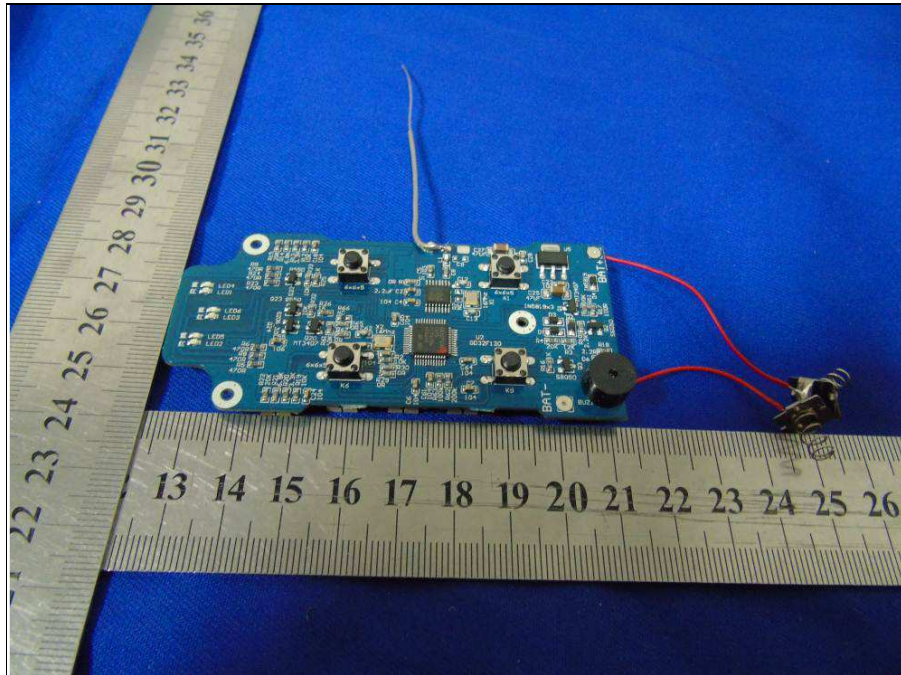

## PHOTOGRAPHS OF THE EUT

For broadcast modular

BUREAU  
VERITAS

Reference No.: 161117N050-1

**BUREAU  
VERITAS**

Reference No.: 161117N050-1

**BUREAU  
VERITAS**

Reference No.: 161117N050-1