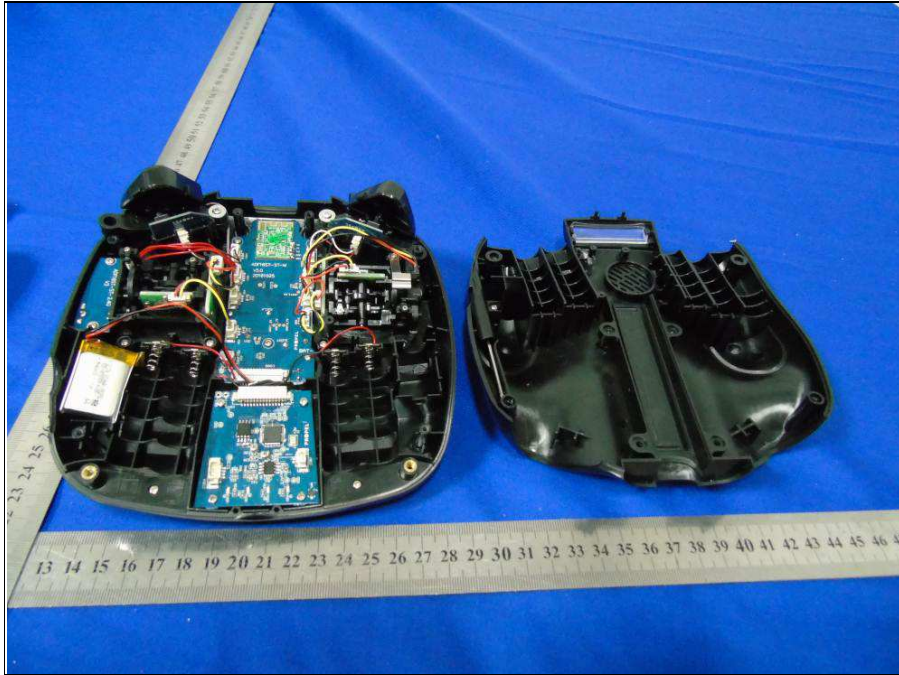

## PHOTOGRAPHS OF THE EUT

For broadcast modular

BUREAU  
VERITAS

Reference No.: 161117N050-1

**BUREAU  
VERITAS**

Reference No.: 161117N050-1

**BUREAU  
VERITAS**

Reference No.: 161117N050-1