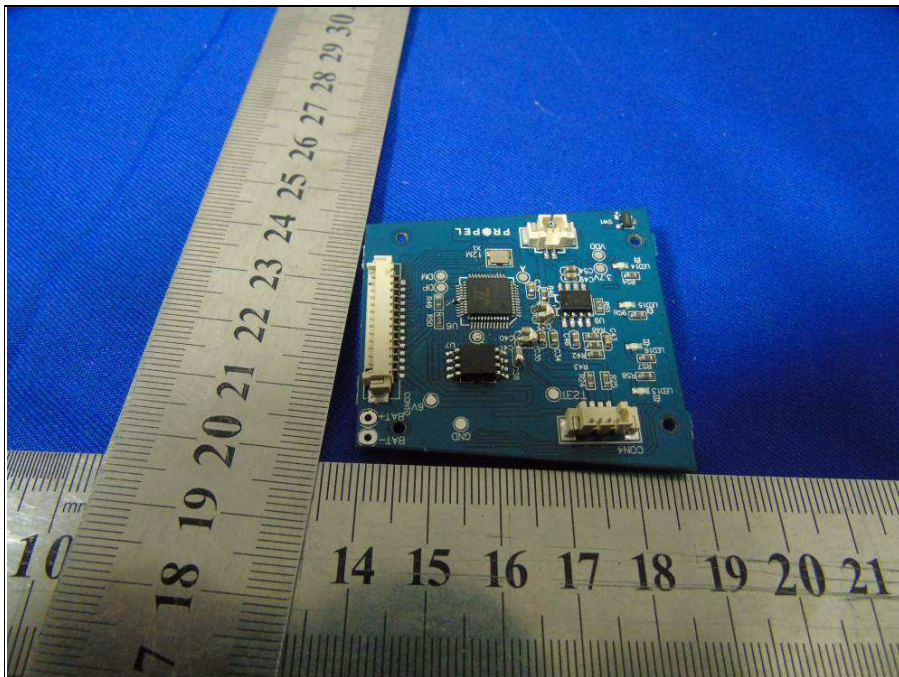

## PHOTOGRAPHS OF THE EUT

For broadcast modular

BUREAU  
VERITAS

Reference No.: 161117N050-1

**BUREAU  
VERITAS**

Reference No.: 161117N050-1

**BUREAU  
VERITAS**

Reference No.: 161117N050-1