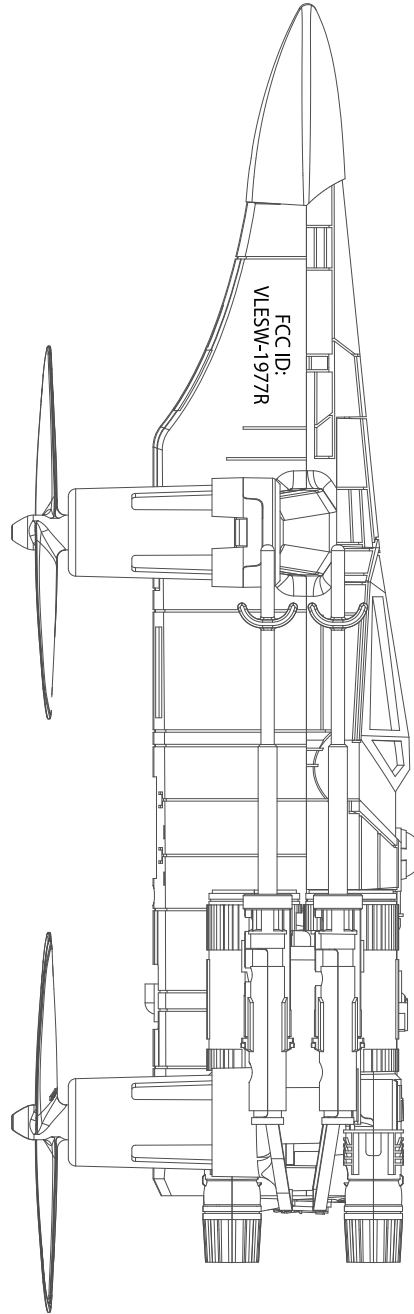

The label is screenprinted on product by permanent adhesive

FCC ID:
VLESW-1977R

2.0mm

15.6mm

5.1mm