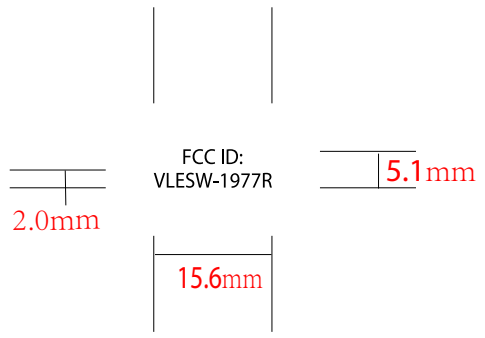

The label is screenprinted on product by permanent adhesive

FCC ID:
VLESW-1977R

2.0mm

15.6mm

5.1mm