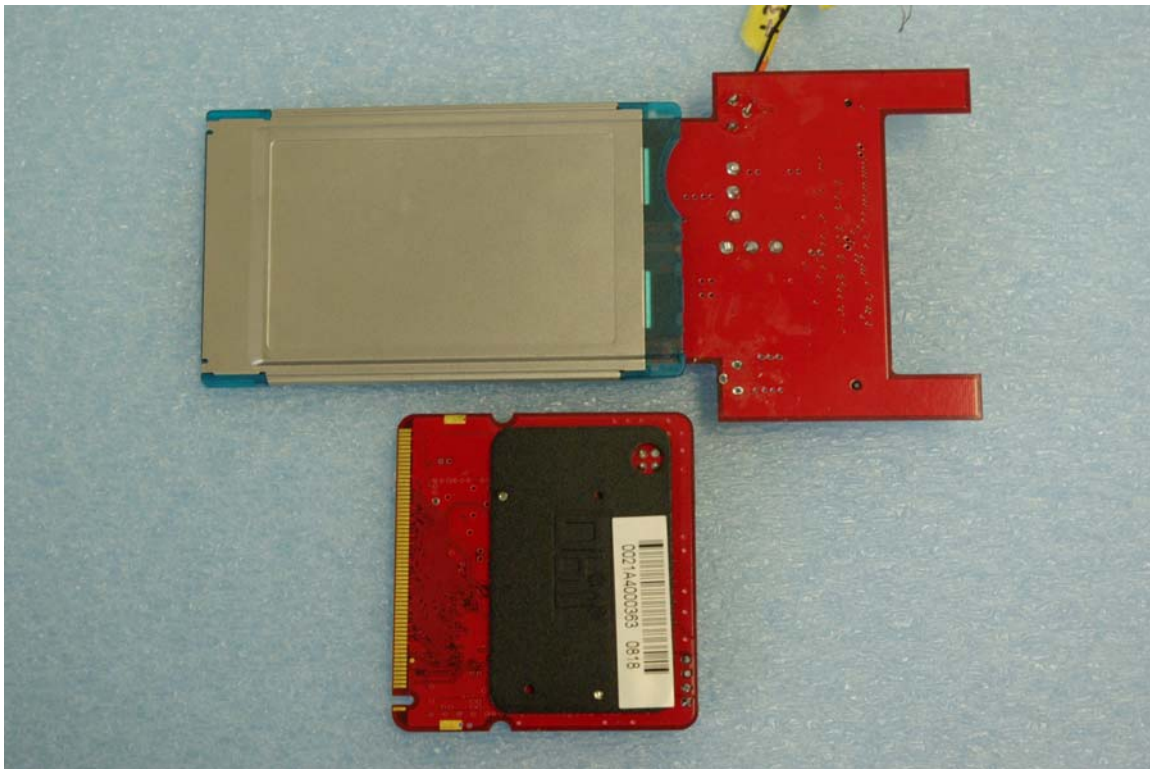

External photographs of equipment under test

Rogers Labs, Inc.
4405 W. 259th Terrace
Louisburg, KS 66053
Phone/Fax: (913) 837-3214

DBii Networks Limited
Model: F20
Test #: 080721
Test to: FCC Parts 2 and 15c
File: ExtPho F20