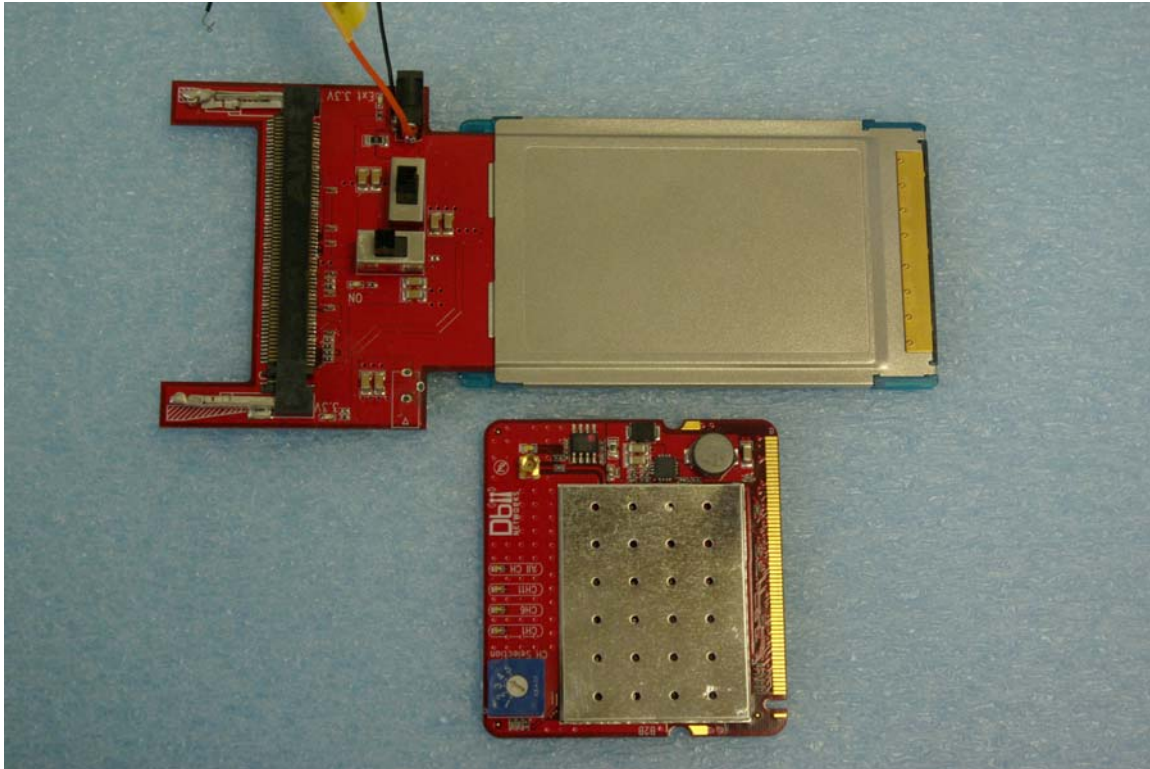

External photographs of equipment under test

Rogers Labs, Inc.
4405 W. 259th Terrace
Louisburg, KS 66053
Phone/Fax: (913) 837-3214

DBii Networks Limited
Model: F20
Test #: 080721
Test to: FCC Parts 2 and 15c
File: ExtPho F20