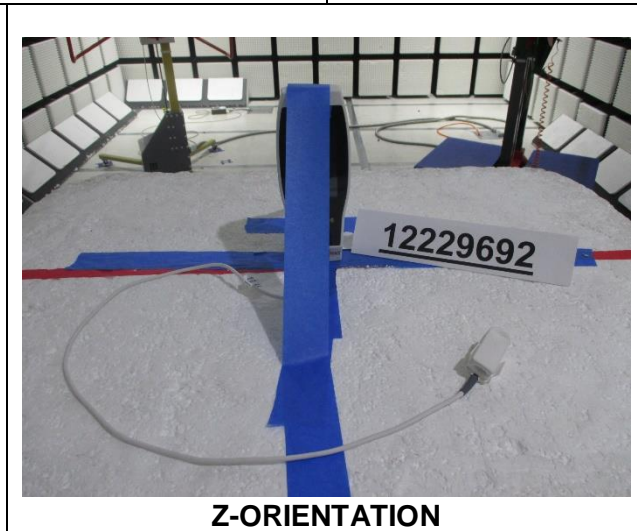

ORIENTATIONS

END OF REPORT