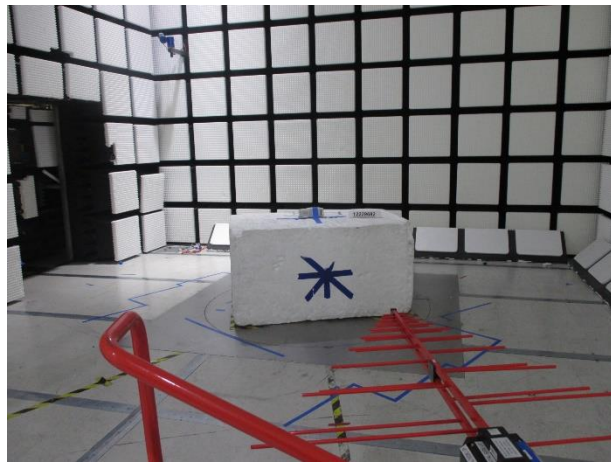

12. SETUP PHOTOS

ANTENNA PORT AND AC LINE CONDUCTED SETUP

RADIATED RF MEASUREMENT SETUP

BELOW 30 MHz (FRONT)

BELOW 30 MHz (BACK)

BELOW 1GHz (FRONT)

BELOW 1GHz (BACK)

ABOVE 1GHz (FRONT)