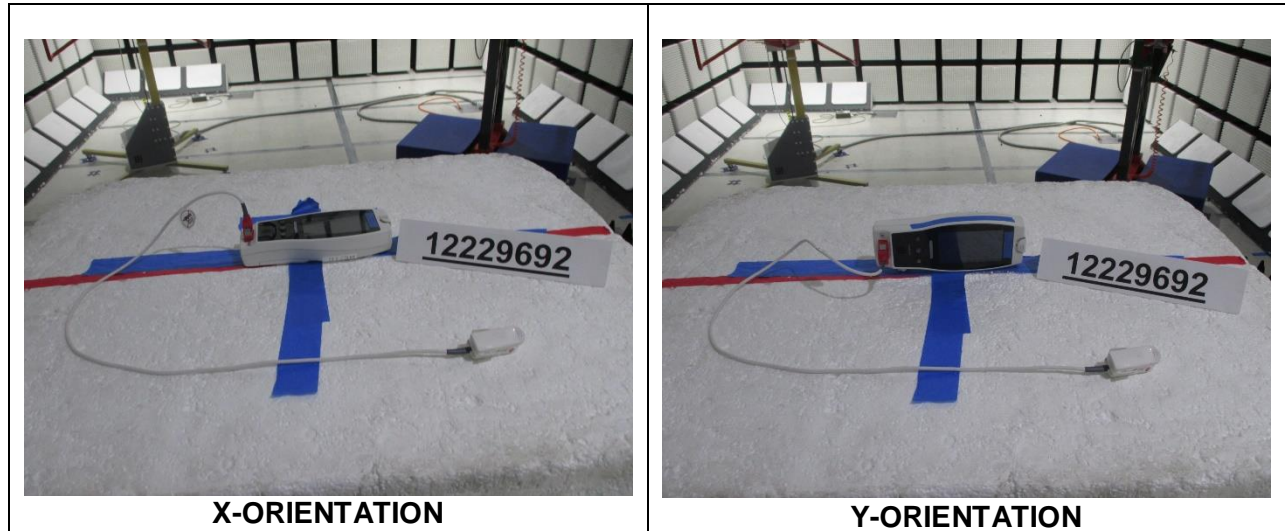

ORIENTATIONS

END OF REPORT