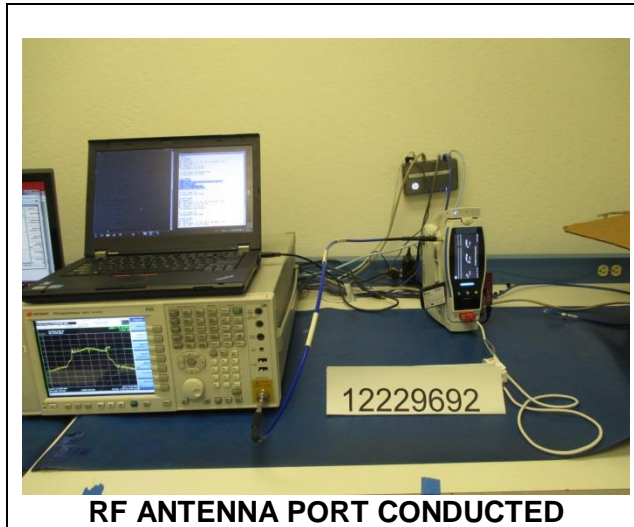

12. SETUP PHOTOS

ANTENNA PORT AND AC LINE CONDUCTED SETUP

RADIATED RF MEASUREMENT SETUP

BELOW 30 MHz (FRONT)

BELOW 30 MHz (BACK)

BELOW 1GHz (FRONT)

BELOW 1GHz (BACK)

ABOVE 1GHz (FRONT)