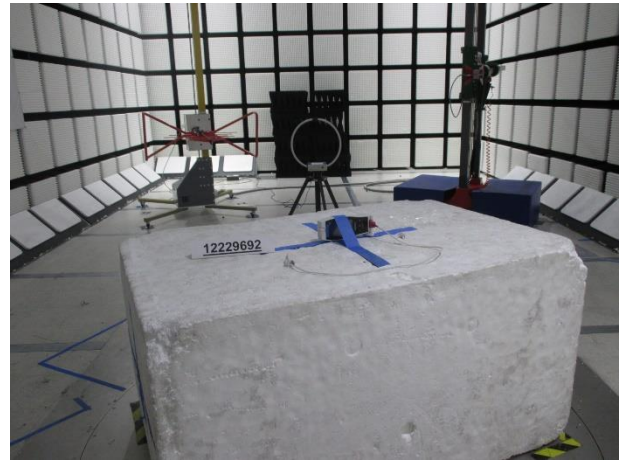

12. SETUP PHOTOS

ANTENNA PORT AND AC LINE CONDUCTED SETUP

RADIATED RF MEASUREMENT SETUP

BELOW 30 MHz (FRONT)

BELOW 30 MHz (BACK)

BELOW 1GHz (FRONT)

BELOW 1GHz (BACK)

ABOVE 1GHz (FRONT)