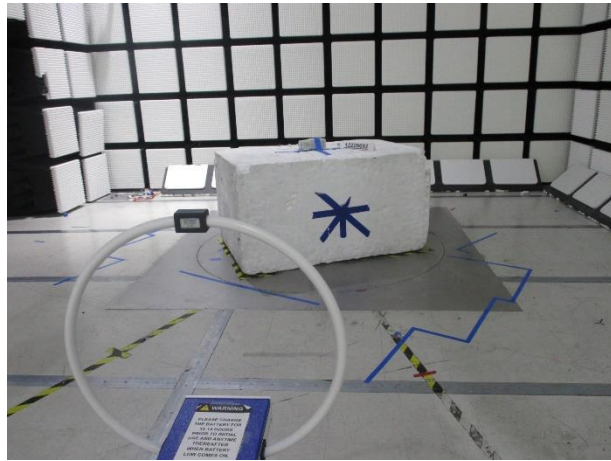

12. SETUP PHOTOS

ANTENNA PORT AND AC LINE CONDUCTED SETUP

RADIATED RF MEASUREMENT SETUP

BELOW 30 MHz (FRONT)

BELOW 30 MHz (BACK)

BELOW 1GHz (FRONT)

BELOW 1GHz (BACK)

ABOVE 1GHz (FRONT)