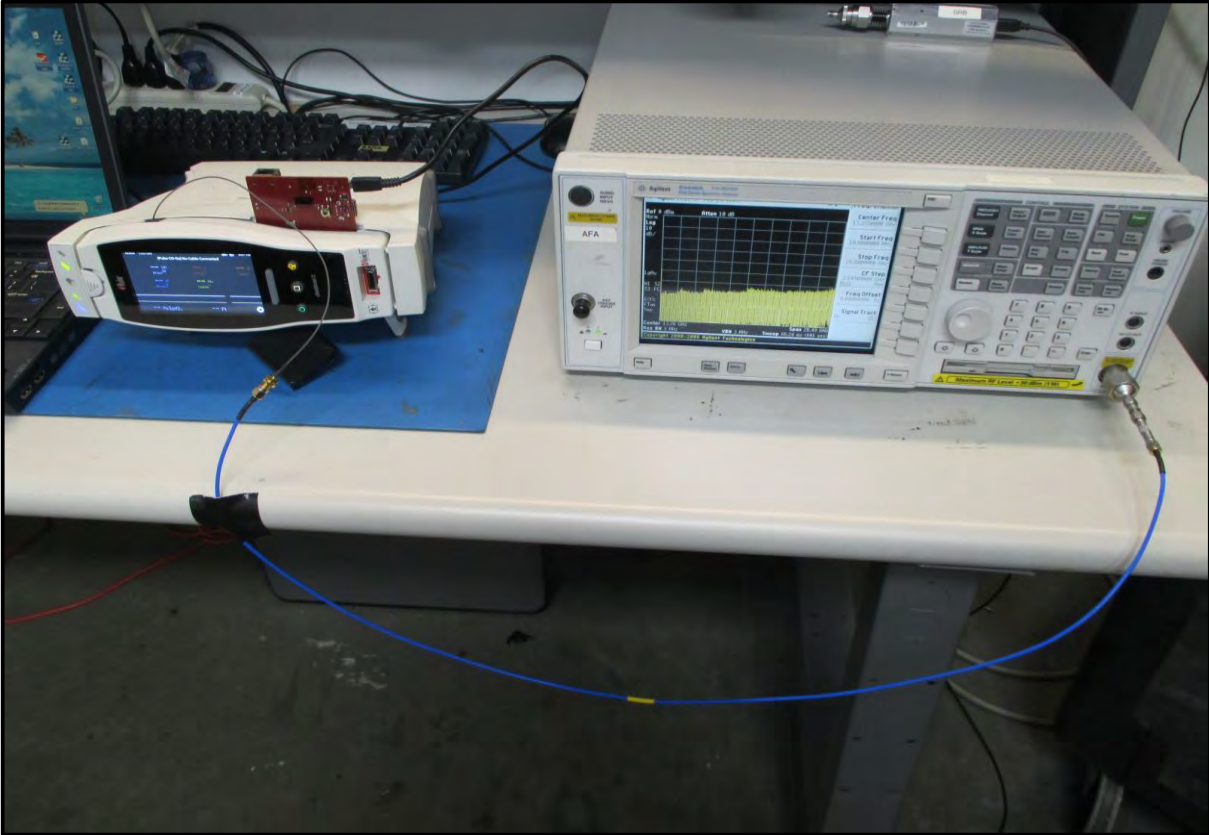

FREQUENCY STABILITY

EMISSIONS BANDWIDTH

OCCUPIED BANDWIDTH

PEAK TRANSMIT POWER - 5.2GHz

PEAK TRANSMIT POWER - 5.8 GHz

PEAK POWER SPECTRAL DENSITY - 5.2GHz

PEAK POWER SPECTRAL DENSITY - 5.8GHz

DUTY CYCLE - 5.2GHz

DUTY CYCLE - 5.8GHz