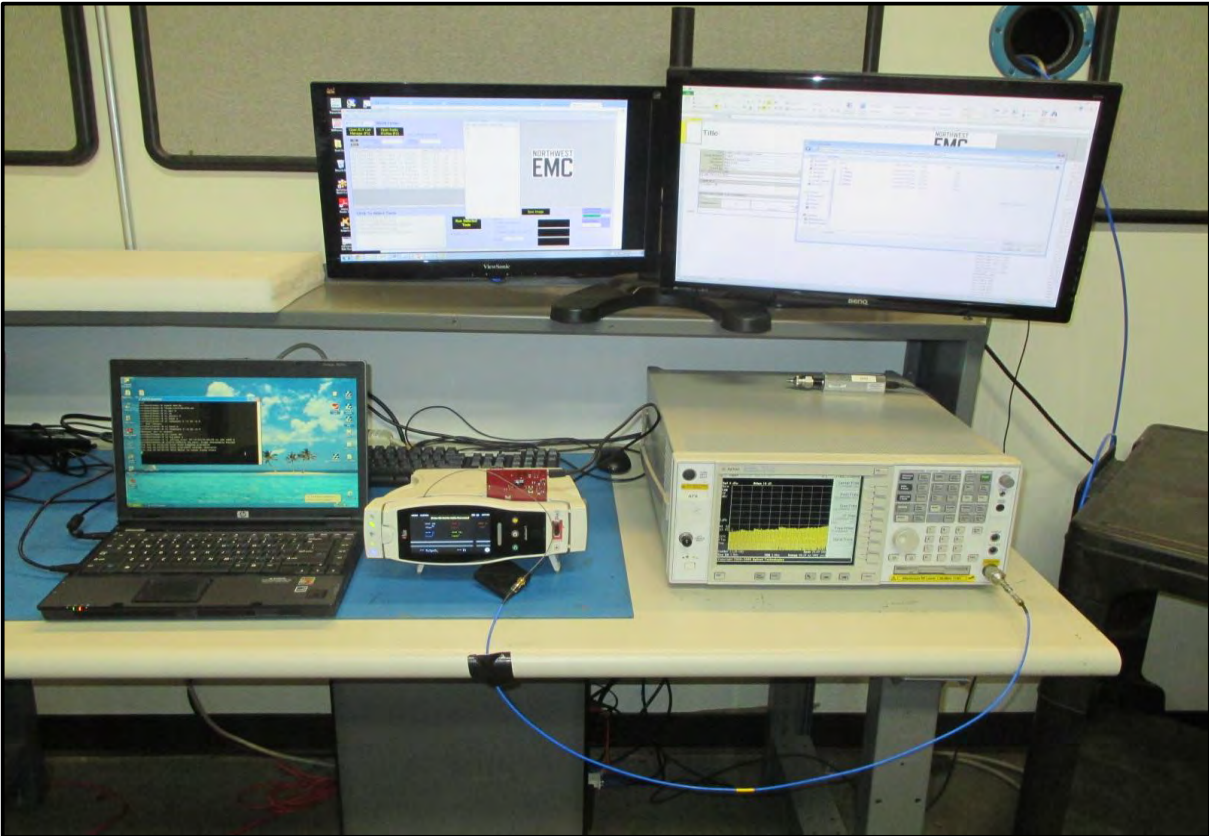

FREQUENCY STABILITY

EMISSIONS BANDWIDTH

OCCUPIED BANDWIDTH

PEAK TRANSMIT POWER - 5.2GHz

PEAK TRANSMIT POWER - 5.8 GHz

PEAK POWER SPECTRAL DENSITY - 5.2GHz

PEAK POWER SPECTRAL DENSITY - 5.8GHz

DUTY CYCLE - 5.2GHz

DUTY CYCLE - 5.8GHz