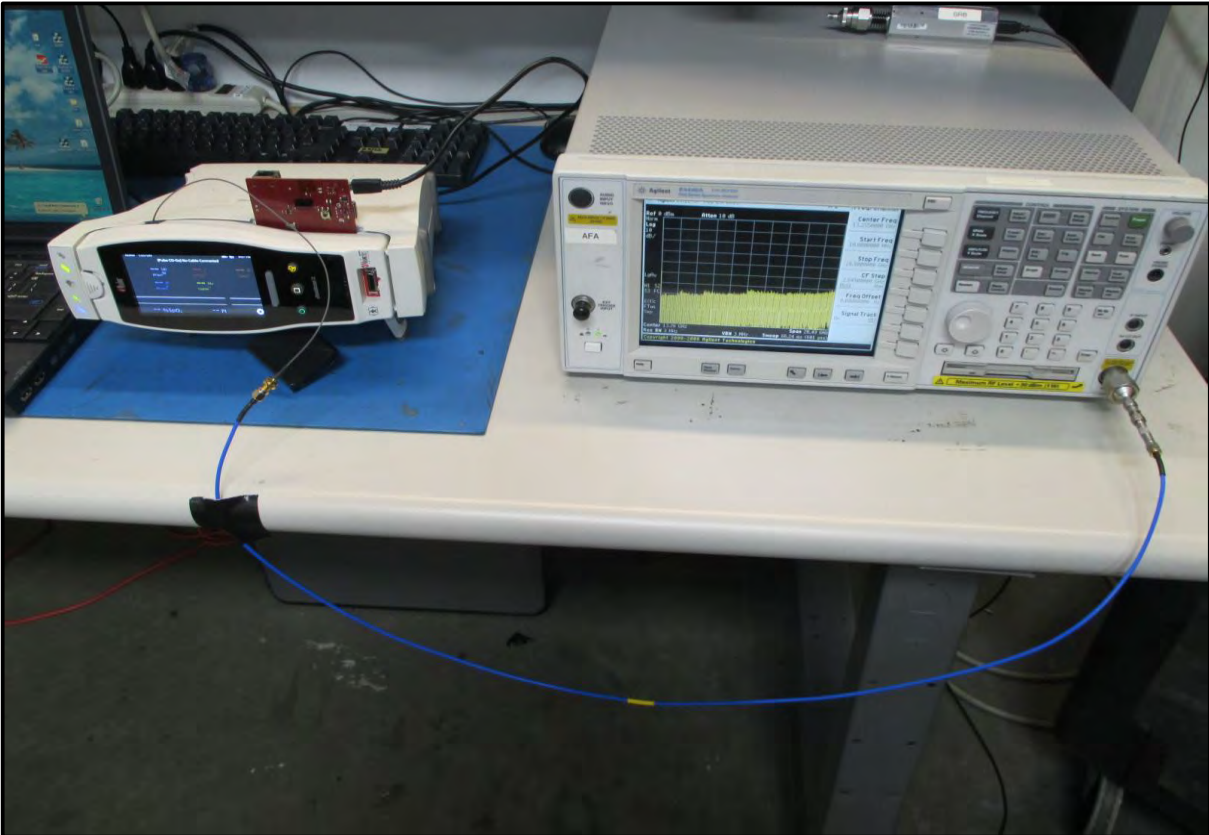

FREQUENCY STABILITY

EMISSIONS BANDWIDTH

OCCUPIED BANDWIDTH

PEAK TRANSMIT POWER - 5.2GHz

PEAK TRANSMIT POWER - 5.8 GHz

PEAK POWER SPECTRAL DENSITY - 5.2GHz

PEAK POWER SPECTRAL DENSITY - 5.8GHz

DUTY CYCLE - 5.2GHz

DUTY CYCLE - 5.8GHz