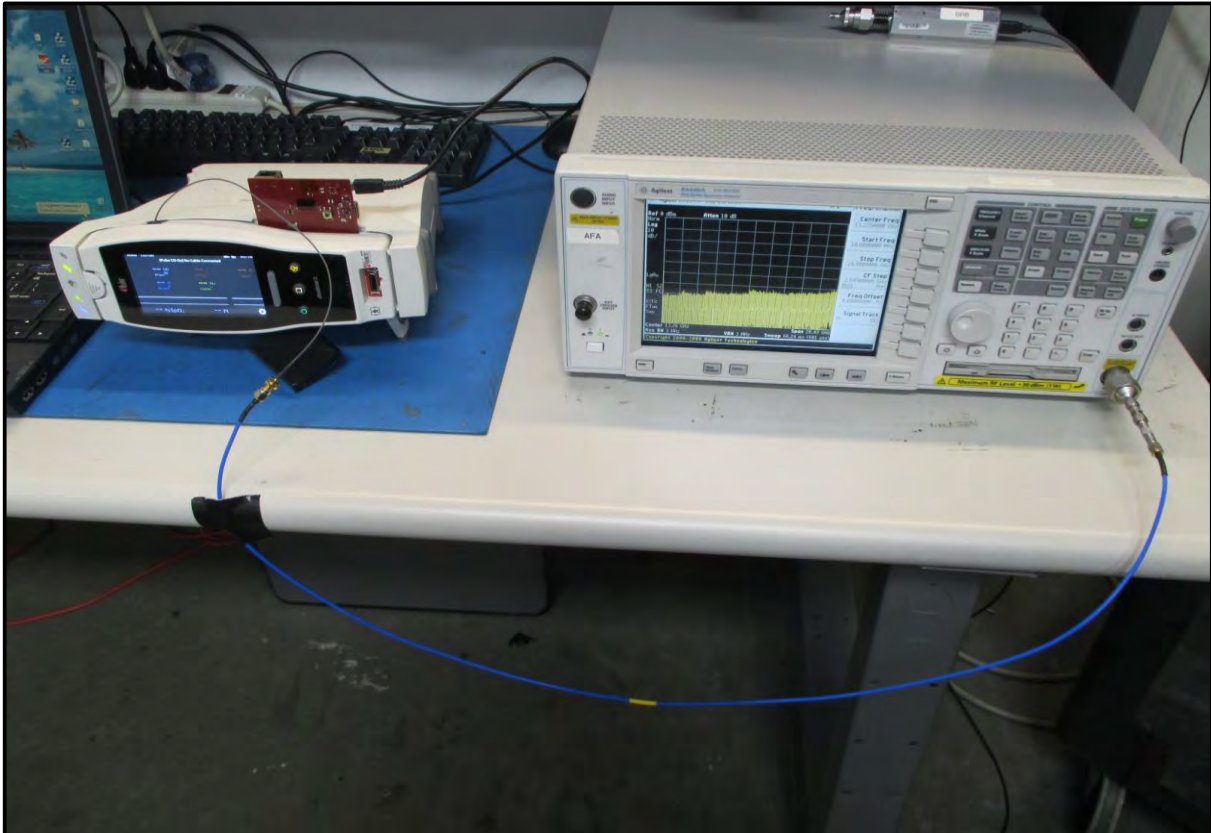

FREQUENCY STABILITY

EMISSIONS BANDWIDTH

OCCUPIED BANDWIDTH

PEAK TRANSMIT POWER - 5.2GHz

PEAK TRANSMIT POWER - 5.8 GHz

PEAK POWER SPECTRAL DENSITY - 5.2GHz

PEAK POWER SPECTRAL DENSITY - 5.8GHz

DUTY CYCLE - 5.2GHz

DUTY CYCLE - 5.8GHz