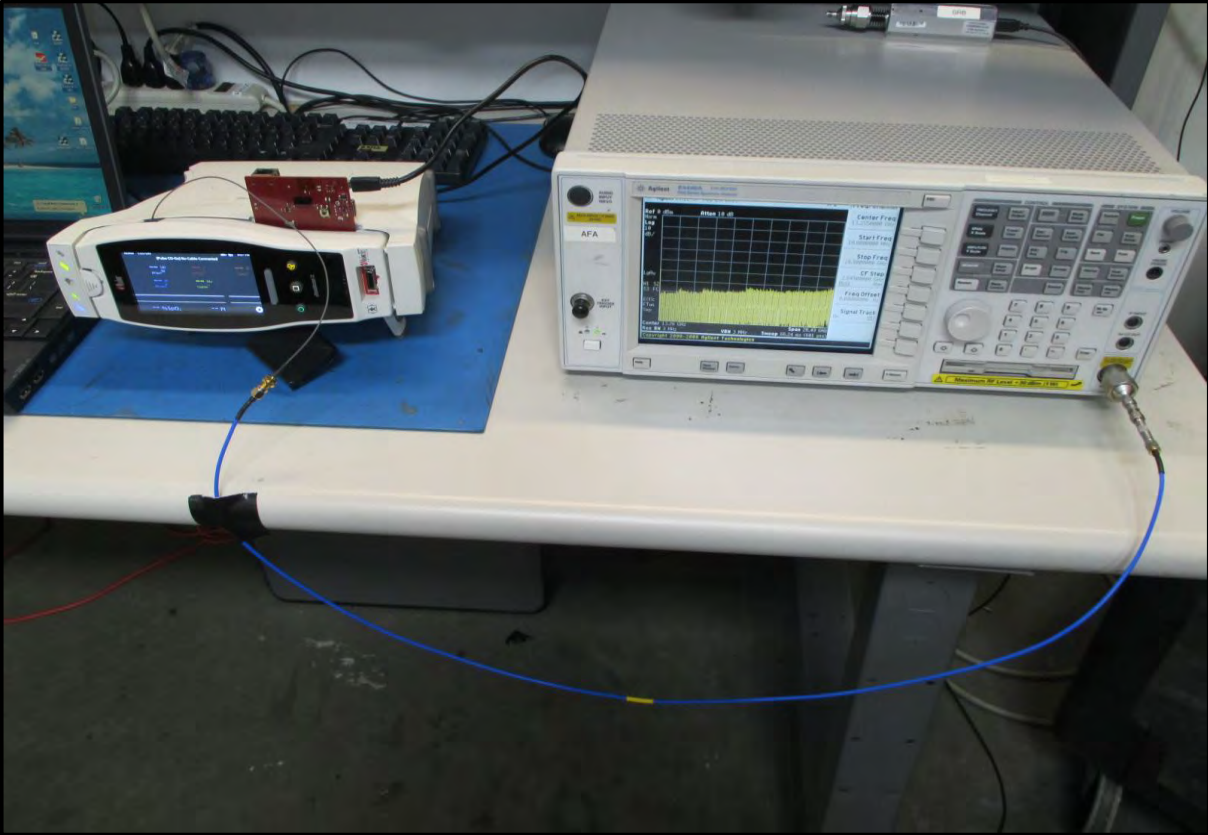

FREQUENCY STABILITY

EMISSIONS BANDWIDTH

OCCUPIED BANDWIDTH

PEAK TRANSMIT POWER - 5.2GHz

PEAK TRANSMIT POWER - 5.8 GHz

PEAK POWER SPECTRAL DENSITY - 5.2GHz

PEAK POWER SPECTRAL DENSITY - 5.8GHz

DUTY CYCLE - 5.2GHz

DUTY CYCLE - 5.8GHz