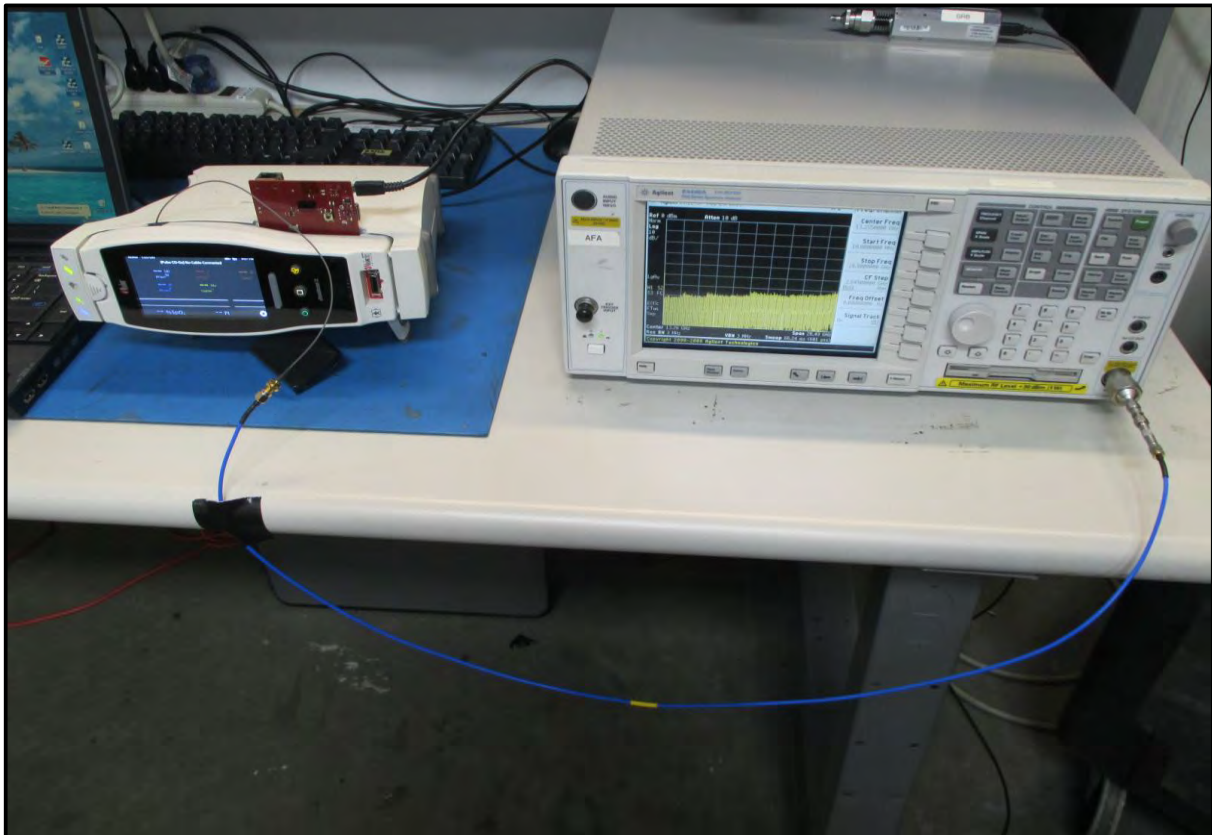

FREQUENCY STABILITY

EMISSIONS BANDWIDTH

OCCUPIED BANDWIDTH

PEAK TRANSMIT POWER - 5.2GHz

PEAK TRANSMIT POWER - 5.8 GHz

PEAK POWER SPECTRAL DENSITY - 5.2GHz

PEAK POWER SPECTRAL DENSITY - 5.8GHz

DUTY CYCLE - 5.2GHz

DUTY CYCLE - 5.8GHz