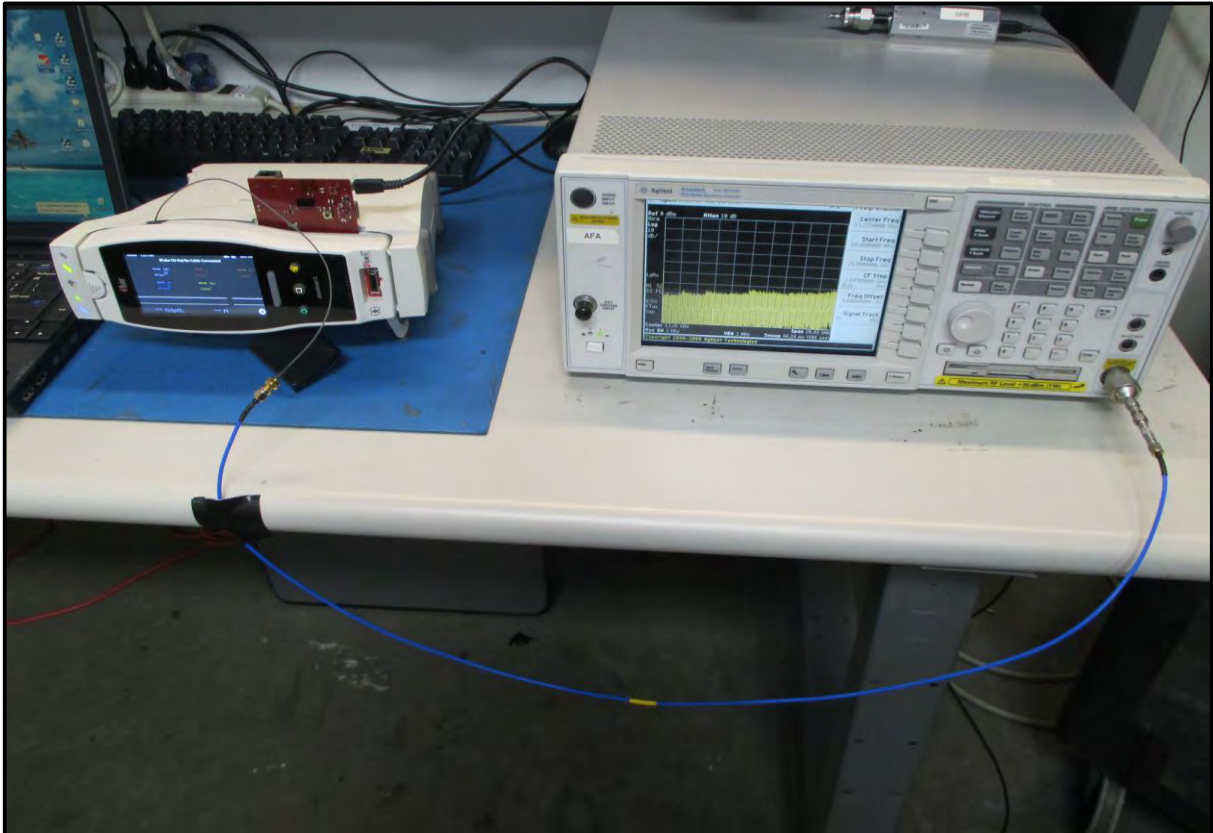

FREQUENCY STABILITY

EMISSIONS BANDWIDTH

OCCUPIED BANDWIDTH

PEAK TRANSMIT POWER - 5.2GHz

PEAK TRANSMIT POWER - 5.8 GHz

PEAK POWER SPECTRAL DENSITY - 5.2GHz

PEAK POWER SPECTRAL DENSITY - 5.8GHz

DUTY CYCLE - 5.2GHz

DUTY CYCLE - 5.8GHz