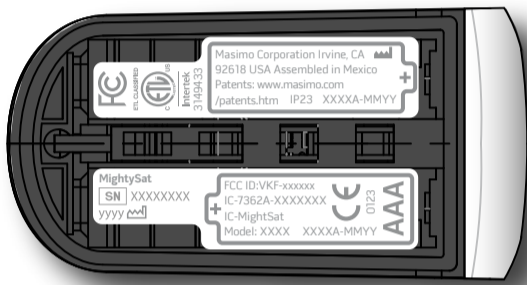

Bluetooth

OUS and US Sport and Aviation