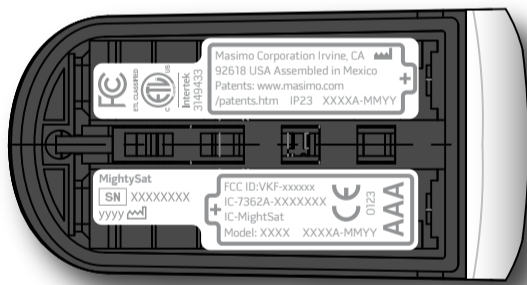

Bluetooth + PVI

OUS