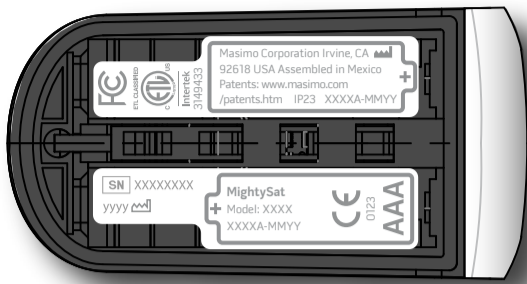

Inspection Dimensions

Artwork

Label, MightySat, LOT Code
LAB-8686D
CO-021297
05/15

Color - PMS 429U

Physical Label

Laser Etched

Basic

OUS and US Sport and Aviation