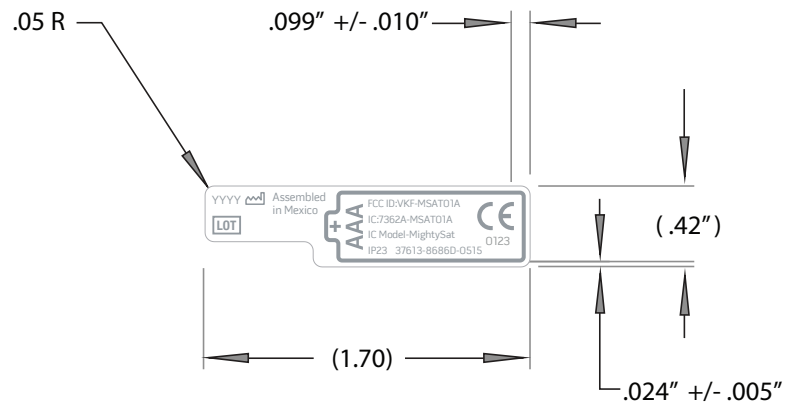

Inspection Dimensions

Artwork

Label, MightySat, LOT Code
LAB-8686D
CO-021297
05/15

Color - PMS 429U

Physical Label

Laser Etched

Basic

OUS and US Sport and Aviation