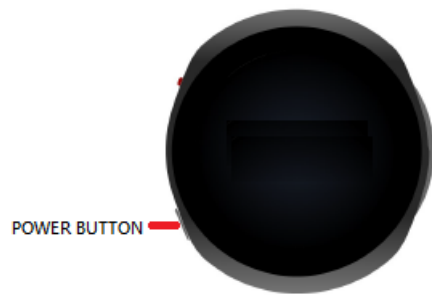

press the power button to open the main menu.

1. Select Setting

2. Select General

3. Select About, swipe up/down to view information