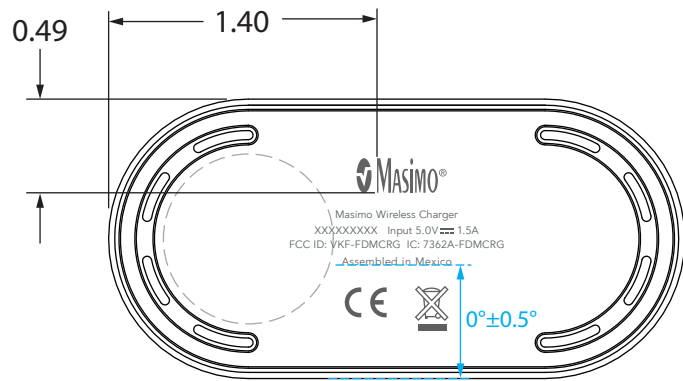

The base line of text and icons should be horizontal to +/-0.5degree

Variable Information:

Font: Masimo Sans regular 4.5pt

XXXXXXXXXX is lot code.

Inspection Dimensions  
dimensions in inches  
tolerance +/- 0.030"

Artwork, STK Pill-shaped Wireless charger, Laser etched

LAB-12034

Rev. B

CO-105955

01/24

All elements are laser etched to dark gray

Production Artwork - shown 1:1